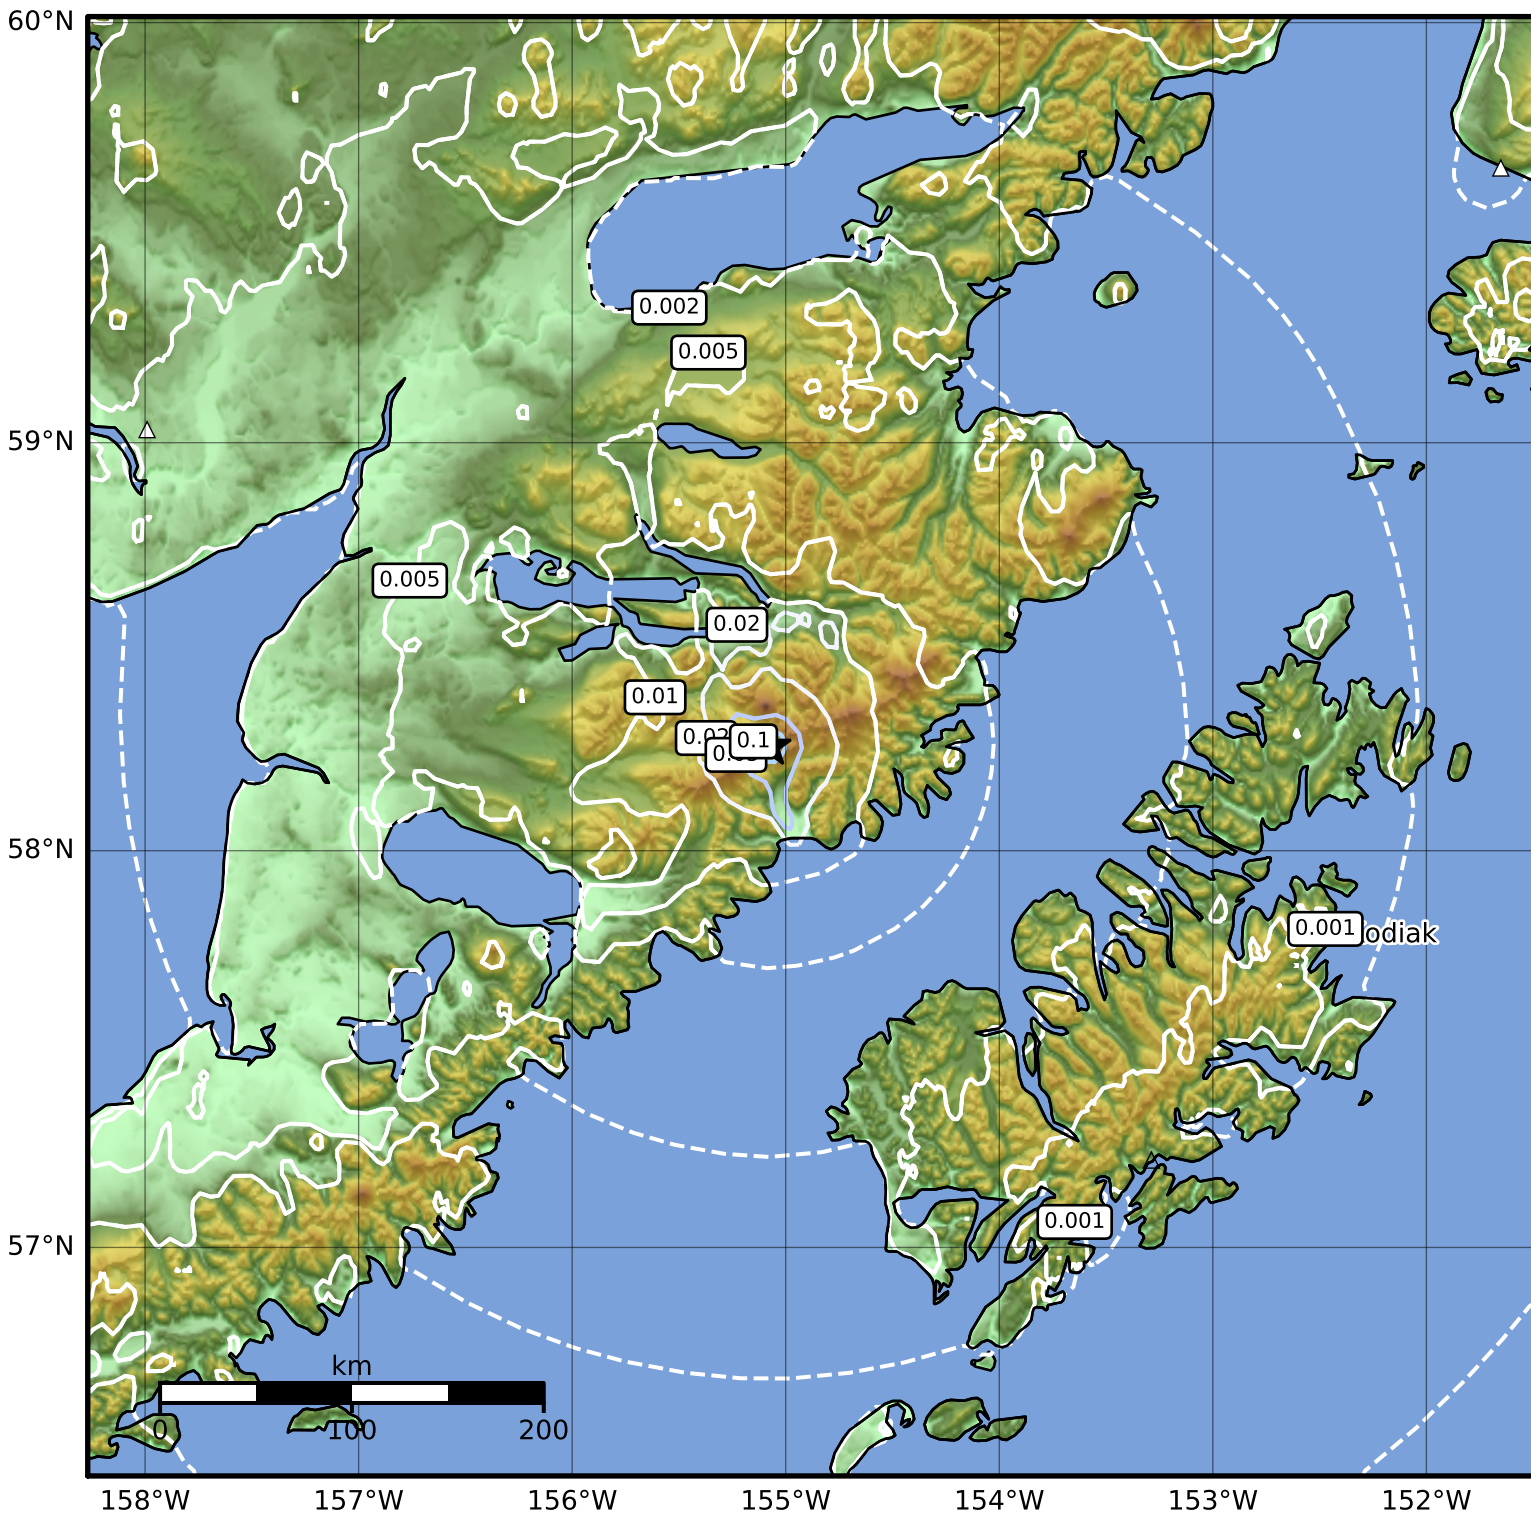

1.0 Second Peak Spectral Acceleration Map Alaska Earthquake Center
 ShakeMap: 85 km (53 miles) NNW of Karluk
 Sep 08, 2023 23:35:04 UTC M3.5 N58.26 W155.07 Depth: 1.1km ID:ak023bjhsl5l

SA(1.0) (%g)	0.1	0.2	0.5	1	2	5	10	20	50	100	200
--------------	-----	-----	-----	---	---	---	----	----	----	-----	-----

Scale based on Worden et al. (2012)

Version 1: Processed 2023-09-08T23:39:21Z

△ Seismic Instrument ○ Reported Intensity

★ Epicenter