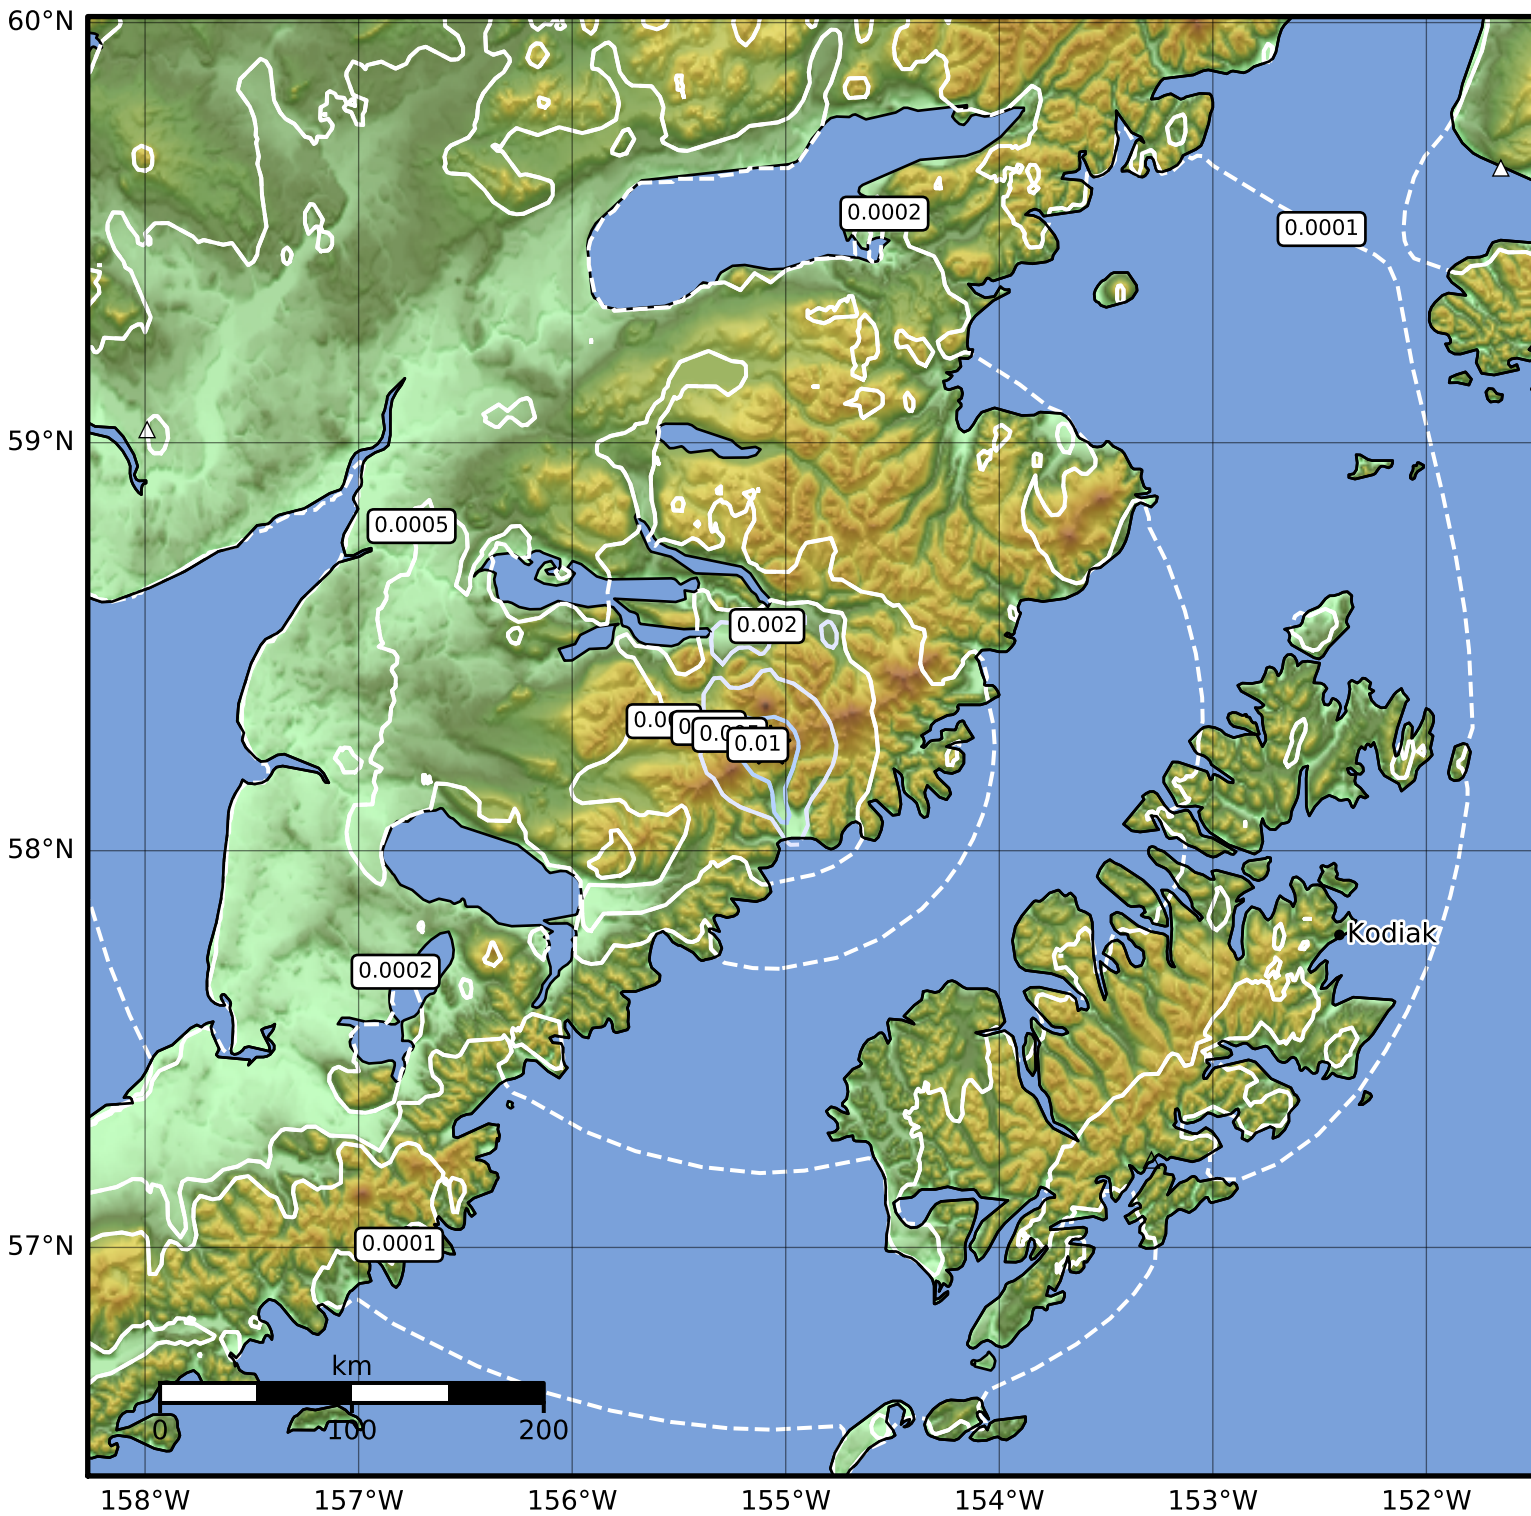

3.0 Second Peak Spectral Acceleration Map Alaska Earthquake Center
ShakeMap: 85 km (53 miles) NNW of Karluk
Sep 08, 2023 23:35:04 UTC M3.5 N58.26 W155.07 Depth: 1.1km ID:ak023bjhsl51

Scale based on Worden et al. (2012)

Version 1: Processed 2023-09-08T23:39:21Z

△ Seismic Instrument ○ Reported Intensity

★ Epicenter