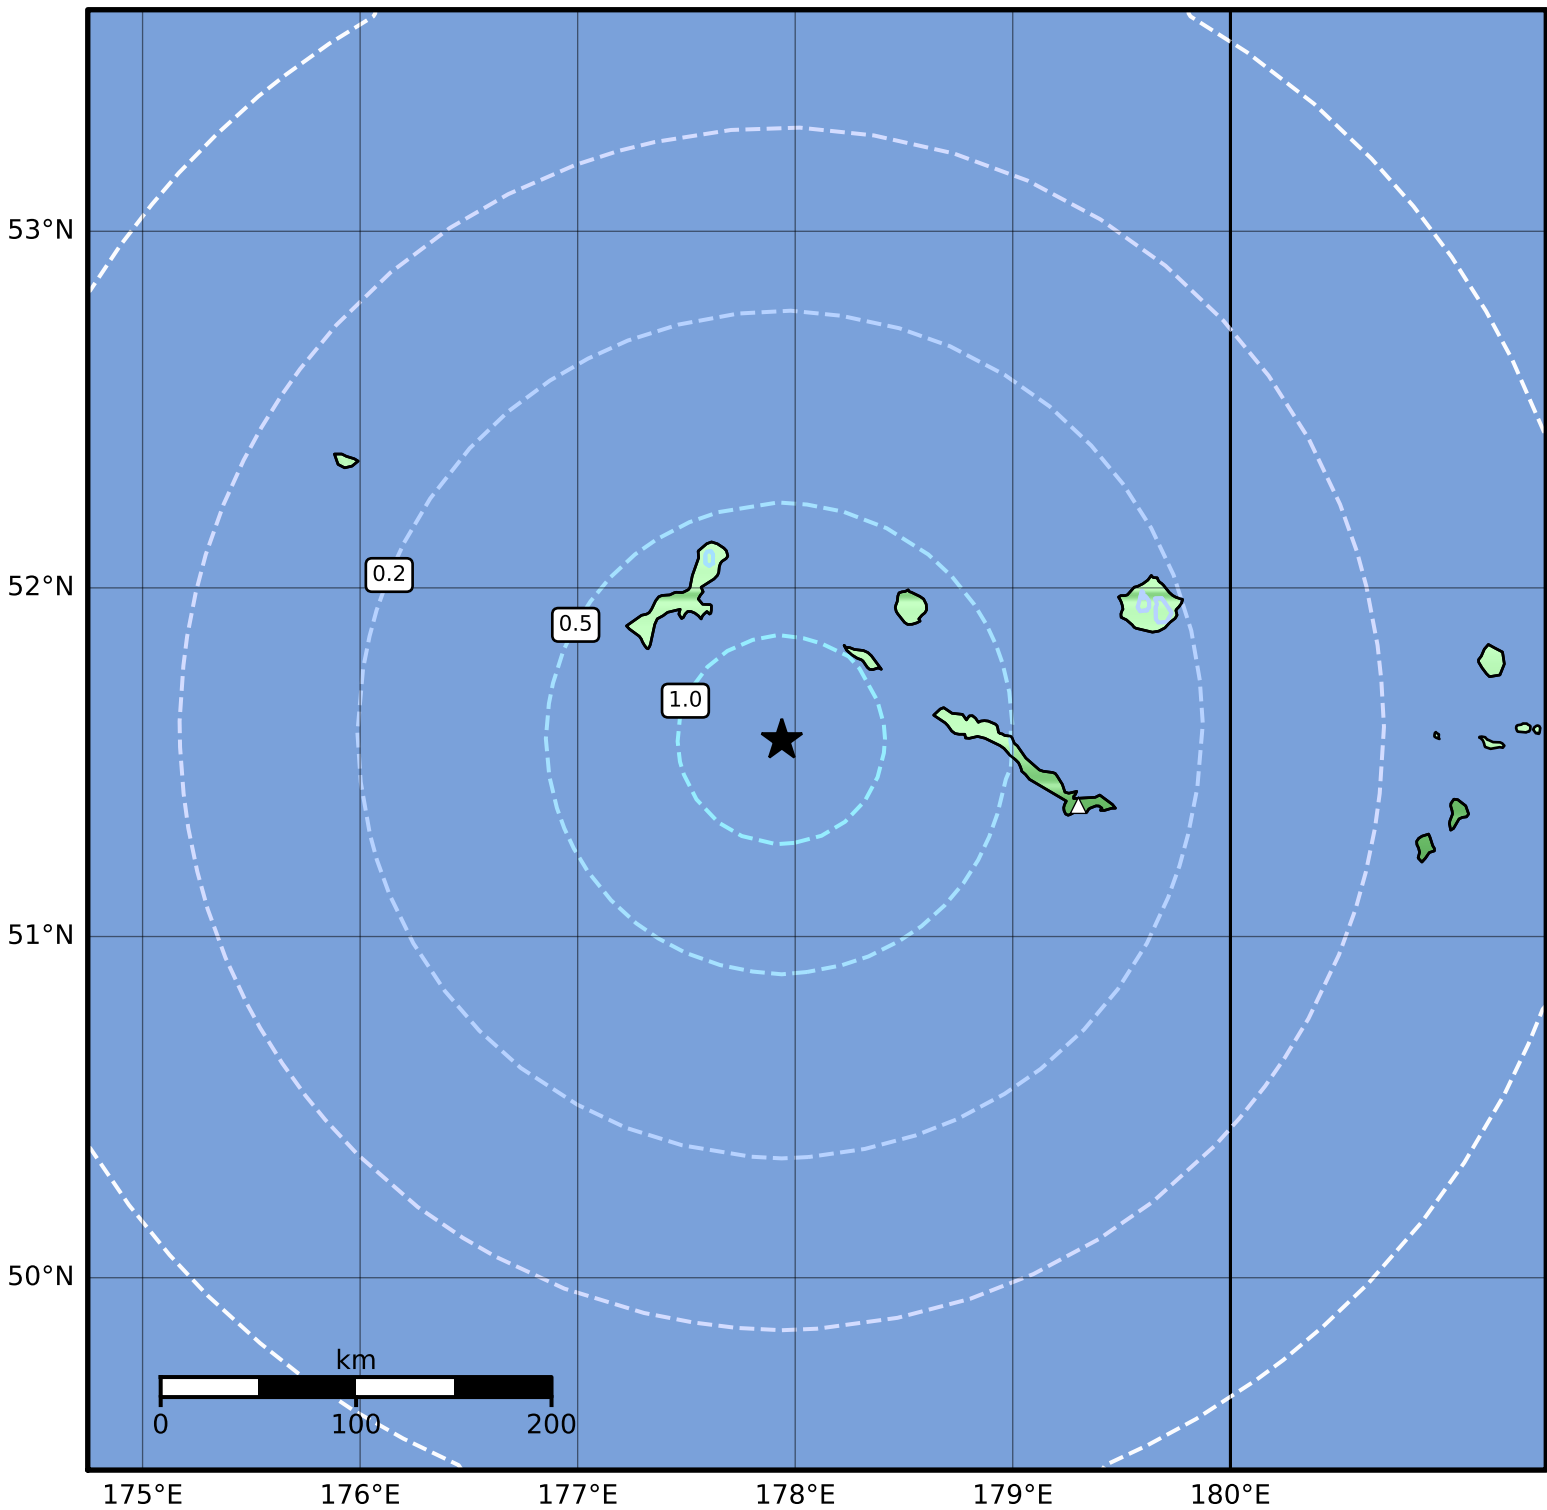

Peak Ground Acceleration Map Alaska Earthquake Center  
ShakeMap: 73 km (45 miles) W of Amchitka  
Sep 09, 2023 18:06:01 UTC M4.8 N51.57 E177.94 Depth: 62.8km ID:ak023bl26jop

PGA (%g)	0.1	0.2	0.5	1	2	5	10	20	50	100	200
----------	-----	-----	-----	---	---	---	----	----	----	-----	-----

Scale based on Worden et al. (2012)

Version 2: Processed 2023-09-09T18:22:38Z

△ Seismic Instrument ○ Reported Intensity

★ Epicenter