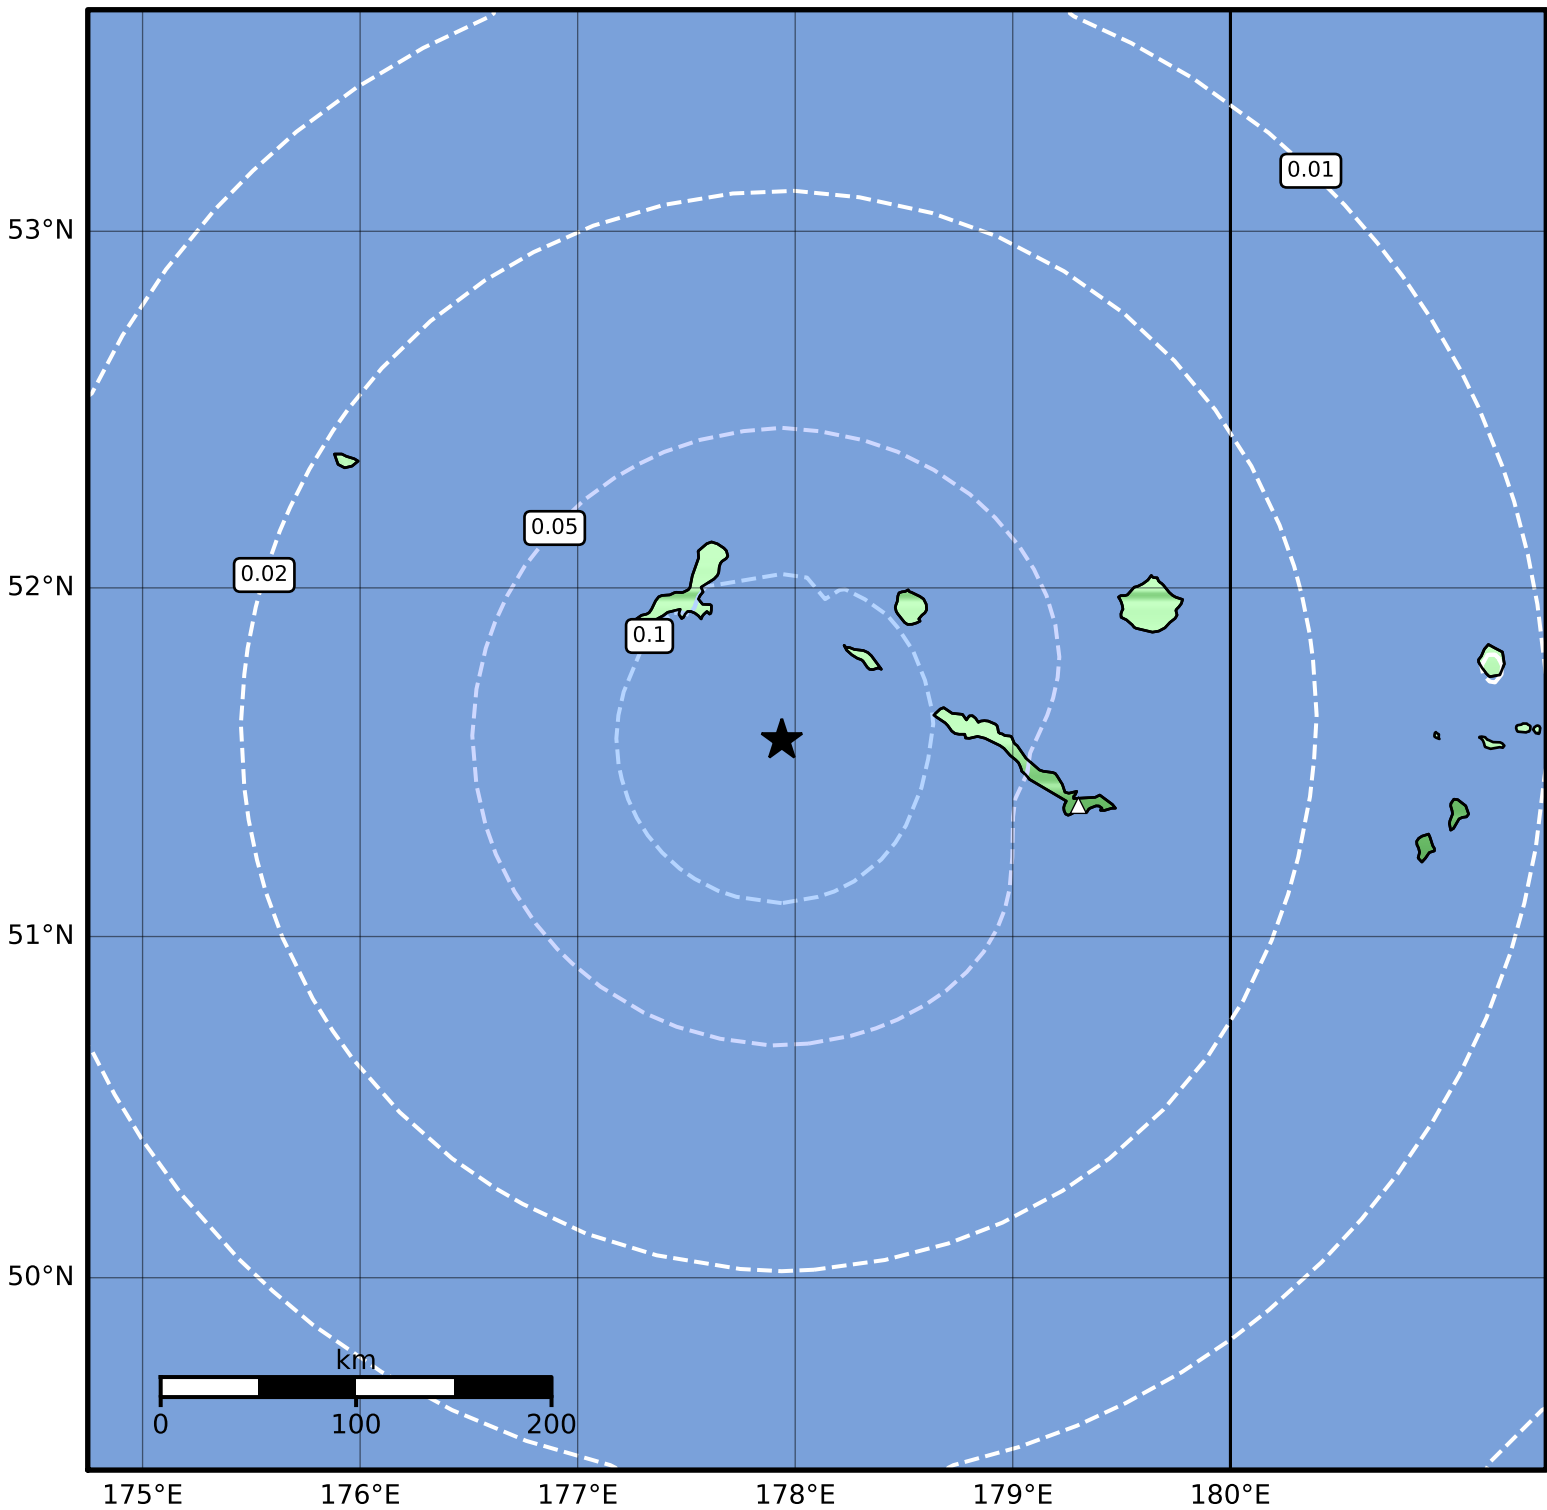

Peak Ground Velocity Map Alaska Earthquake Center  
ShakeMap: 73 km (45 miles) W of Amchitka  
Sep 09, 2023 18:06:01 UTC M4.8 N51.57 E177.94 Depth: 62.8km ID:ak023bl26jop

Scale based on Worden et al. (2012)

Version 2: Processed 2023-09-09T18:22:38Z

△ Seismic Instrument ○ Reported Intensity

★ Epicenter