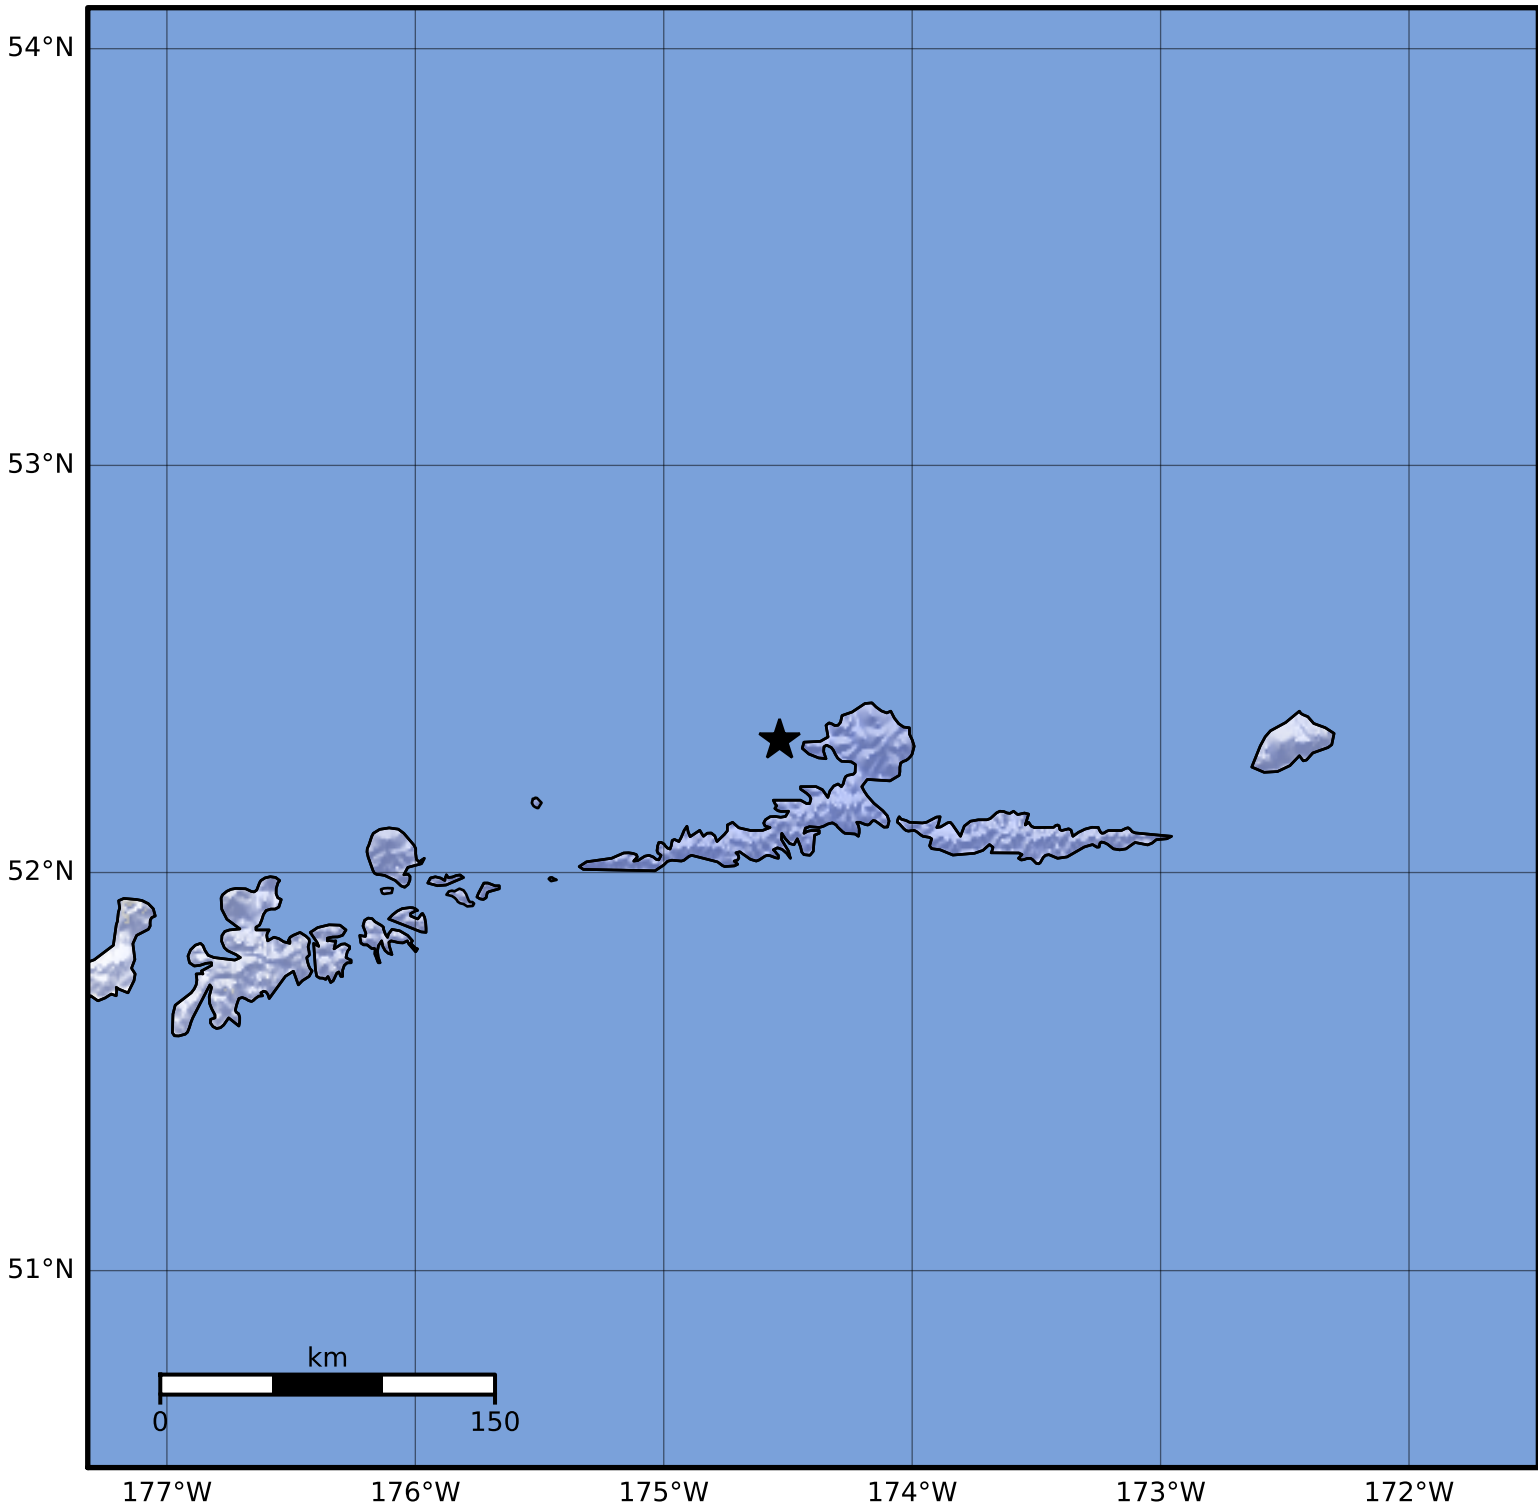

Macroseismic Intensity Map Alaska Earthquake Center
 ShakeMap: 27 km (17 miles) NW of Atka
 Sep 10, 2023 07:17:08 UTC M3.7 N52.33 W174.53 Depth: 162.1km ID:ak023bmj8cpm

SHAKING	Not felt	Weak	Light	Moderate	Strong	Very strong	Severe	Violent	Extreme
DAMAGE	None	None	None	Very light	Light	Moderate	Moderate/heavy	Heavy	Very heavy
PGA(%g)	<0.0464	0.297	2.76	6.2	11.5	21.5	40.1	74.7	>139
PGV(cm/s)	<0.0215	0.135	1.41	4.65	9.64	20	41.4	85.8	>178
INTENSITY	I	II-III	IV	V	VI	VII	VIII	IX	X+

Scale based on Worden et al. (2012)

Version 1: Processed 2023-09-10T07:21:35Z

△ Seismic Instrument ○ Reported Intensity

★ Epicenter