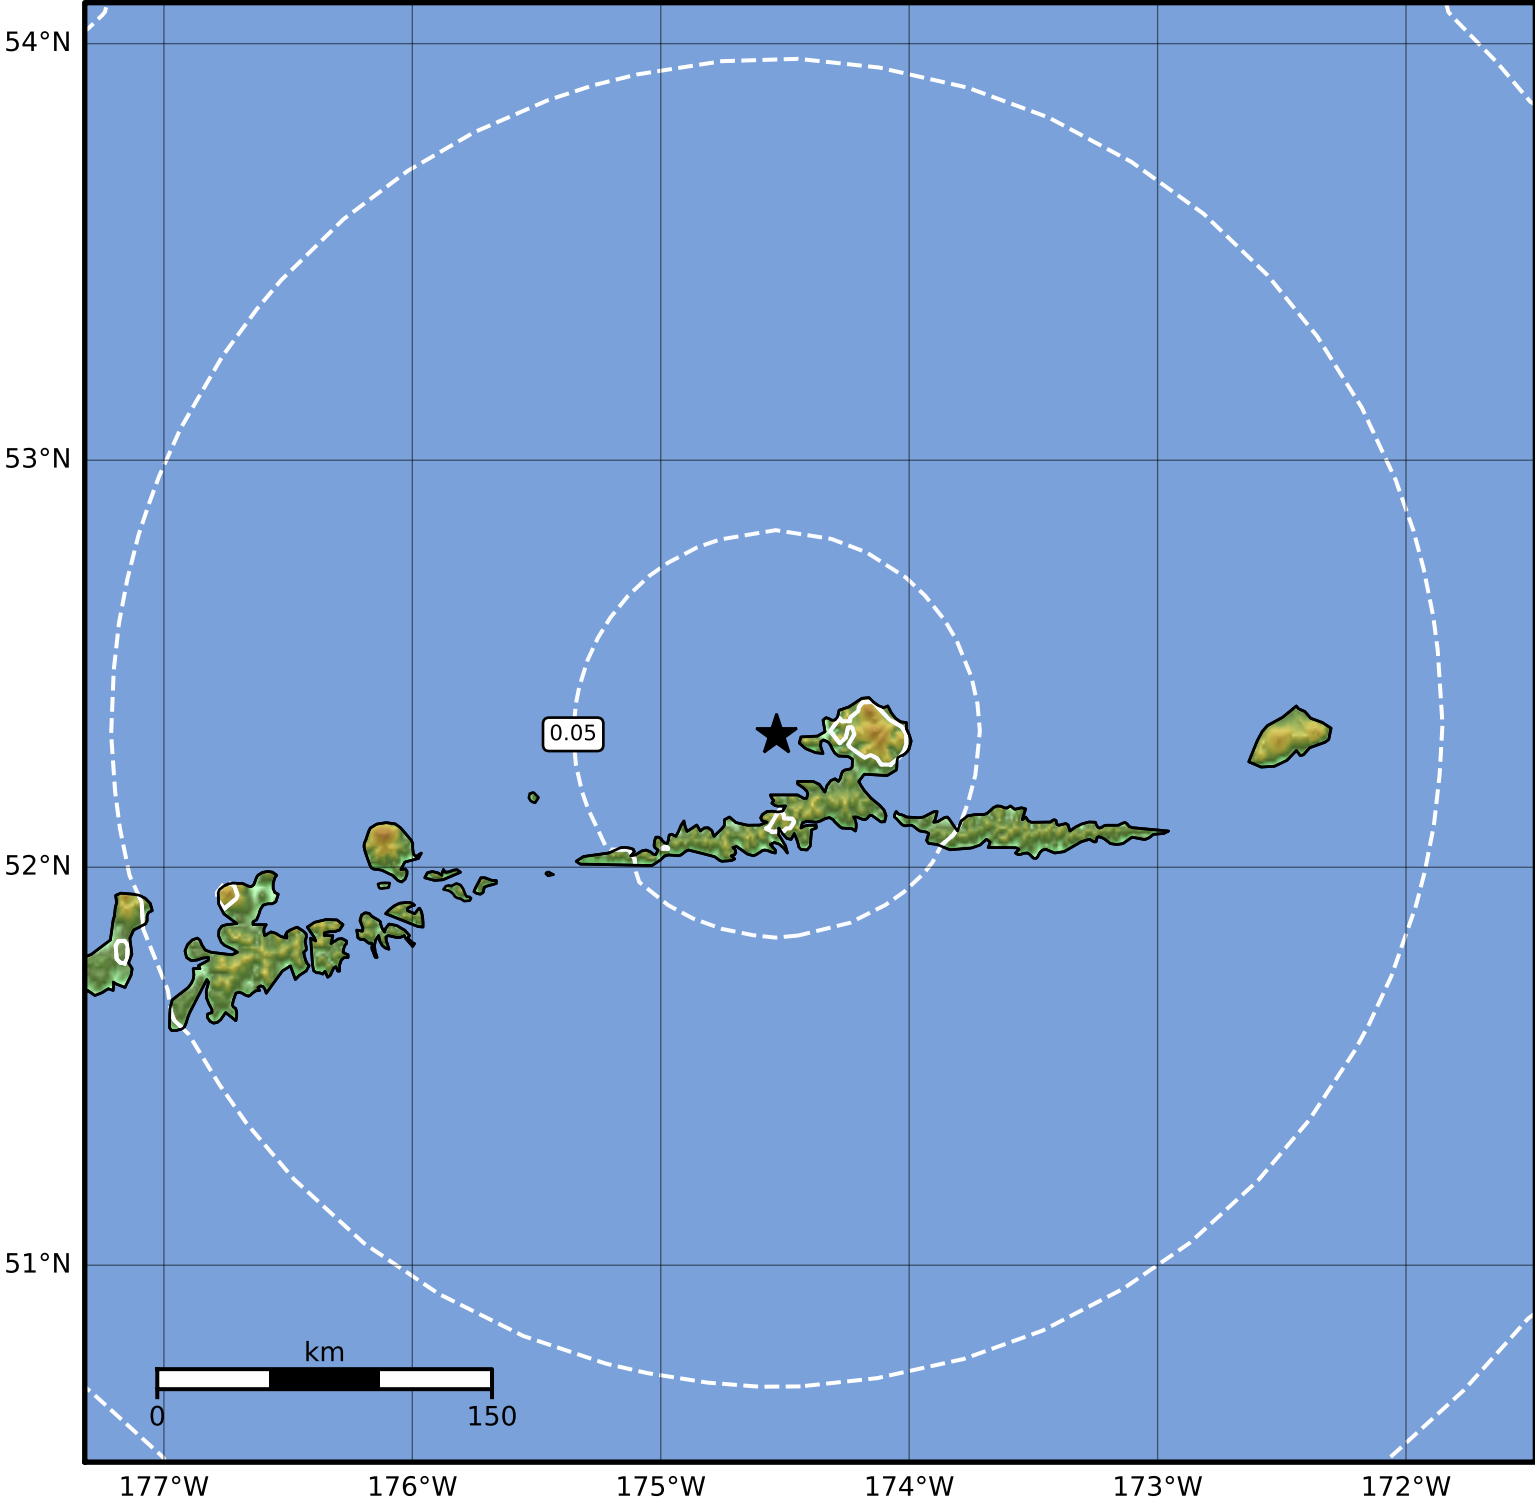

Peak Ground Acceleration Map Alaska Earthquake Center  
ShakeMap: 27 km (17 miles) NW of Atka  
Sep 10, 2023 07:17:08 UTC M3.7 N52.33 W174.53 Depth: 162.1km ID:ak023bmj8cpm

PGA (%g)	0.1	0.2	0.5	1	2	5	10	20	50	100	200
----------	-----	-----	-----	---	---	---	----	----	----	-----	-----

Scale based on Worden et al. (2012)

Version 1: Processed 2023-09-10T07:21:35Z

△ Seismic Instrument    ○ Reported Intensity    ★ Epicenter