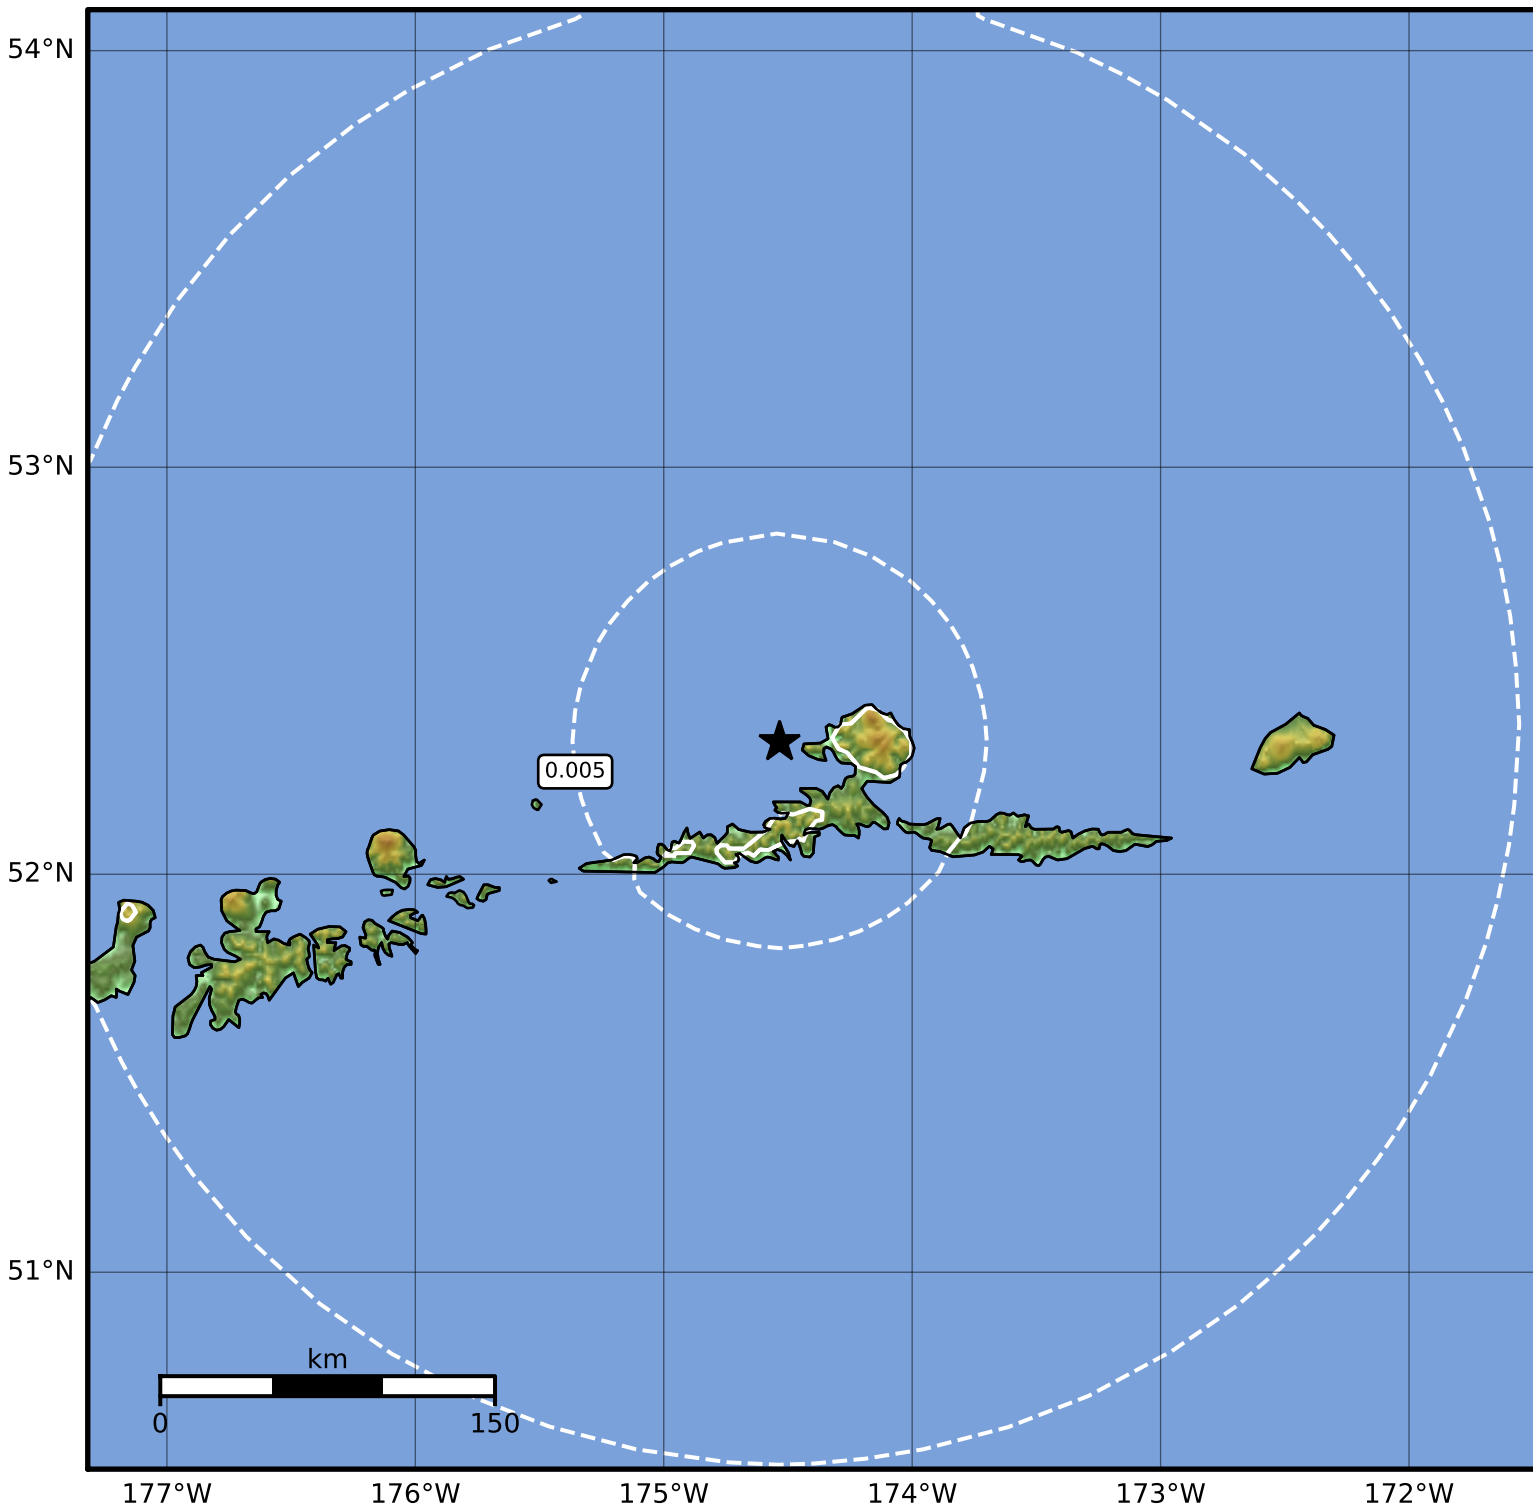

Peak Ground Velocity Map Alaska Earthquake Center  
ShakeMap: 27 km (17 miles) NW of Atka  
Sep 10, 2023 07:17:08 UTC M3.7 N52.33 W174.53 Depth: 162.1km ID:ak023bmj8cpm

Scale based on Worden et al. (2012)

Version 1: Processed 2023-09-10T07:21:35Z

△ Seismic Instrument ○ Reported Intensity

★ Epicenter