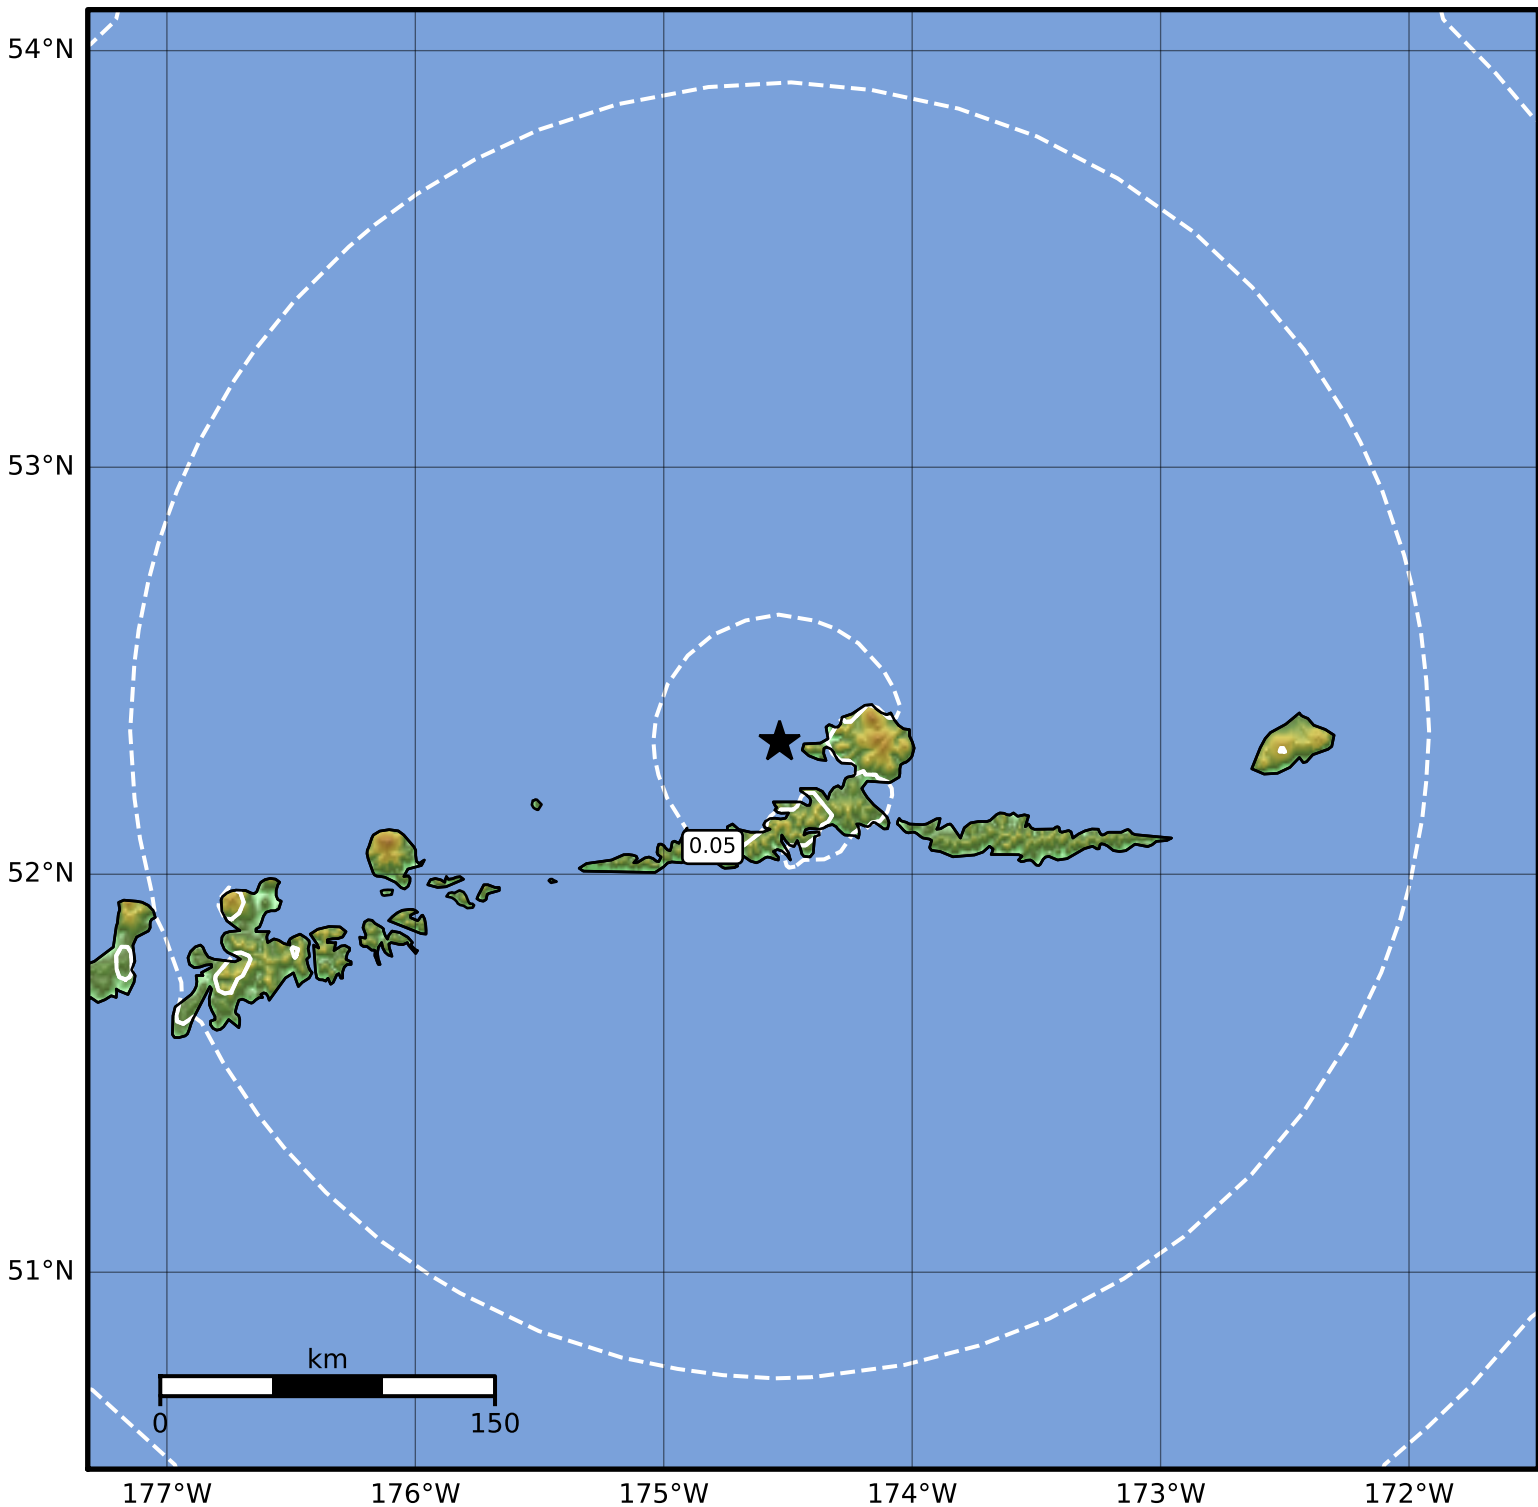

0.3 Second Peak Spectral Acceleration Map Alaska Earthquake Center  
 ShakeMap: 27 km (17 miles) NW of Atka  
 Sep 10, 2023 07:17:08 UTC M3.7 N52.33 W174.53 Depth: 162.1km ID:ak023bmj8cpm

SA(0.3) (%g)	0.1	0.2	0.5	1	2	5	10	20	50	100	200
--------------	-----	-----	-----	---	---	---	----	----	----	-----	-----

Scale based on Worden et al. (2012)

Version 1: Processed 2023-09-10T07:21:35Z

△ Seismic Instrument    ○ Reported Intensity

★ Epicenter