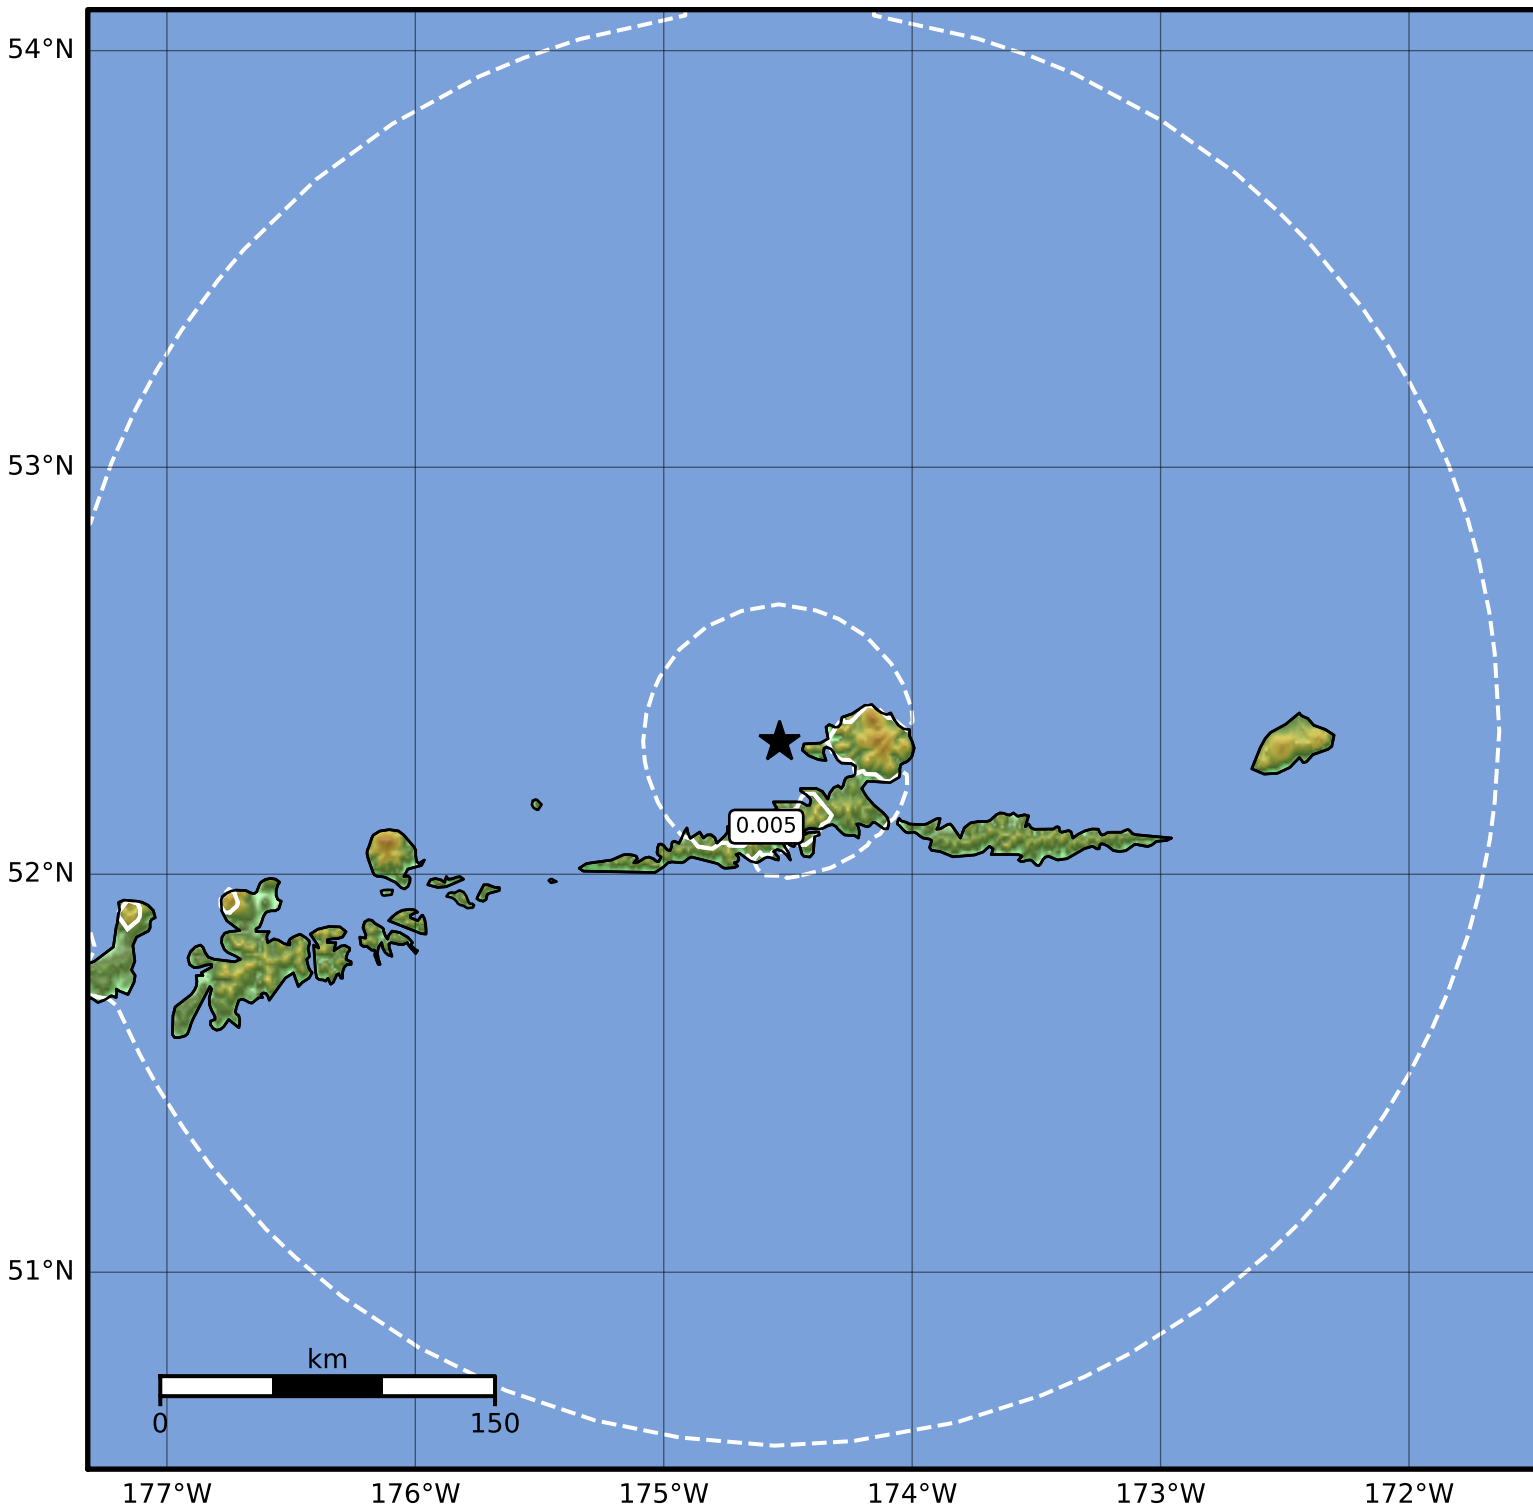

1.0 Second Peak Spectral Acceleration Map Alaska Earthquake Center  
ShakeMap: 27 km (17 miles) NW of Atka  
Sep 10, 2023 07:17:08 UTC M3.7 N52.33 W174.53 Depth: 162.1km ID:ak023bmj8cpm

Scale based on Worden et al. (2012)

Version 1: Processed 2023-09-10T07:21:35Z

△ Seismic Instrument ○ Reported Intensity

★ Epicenter