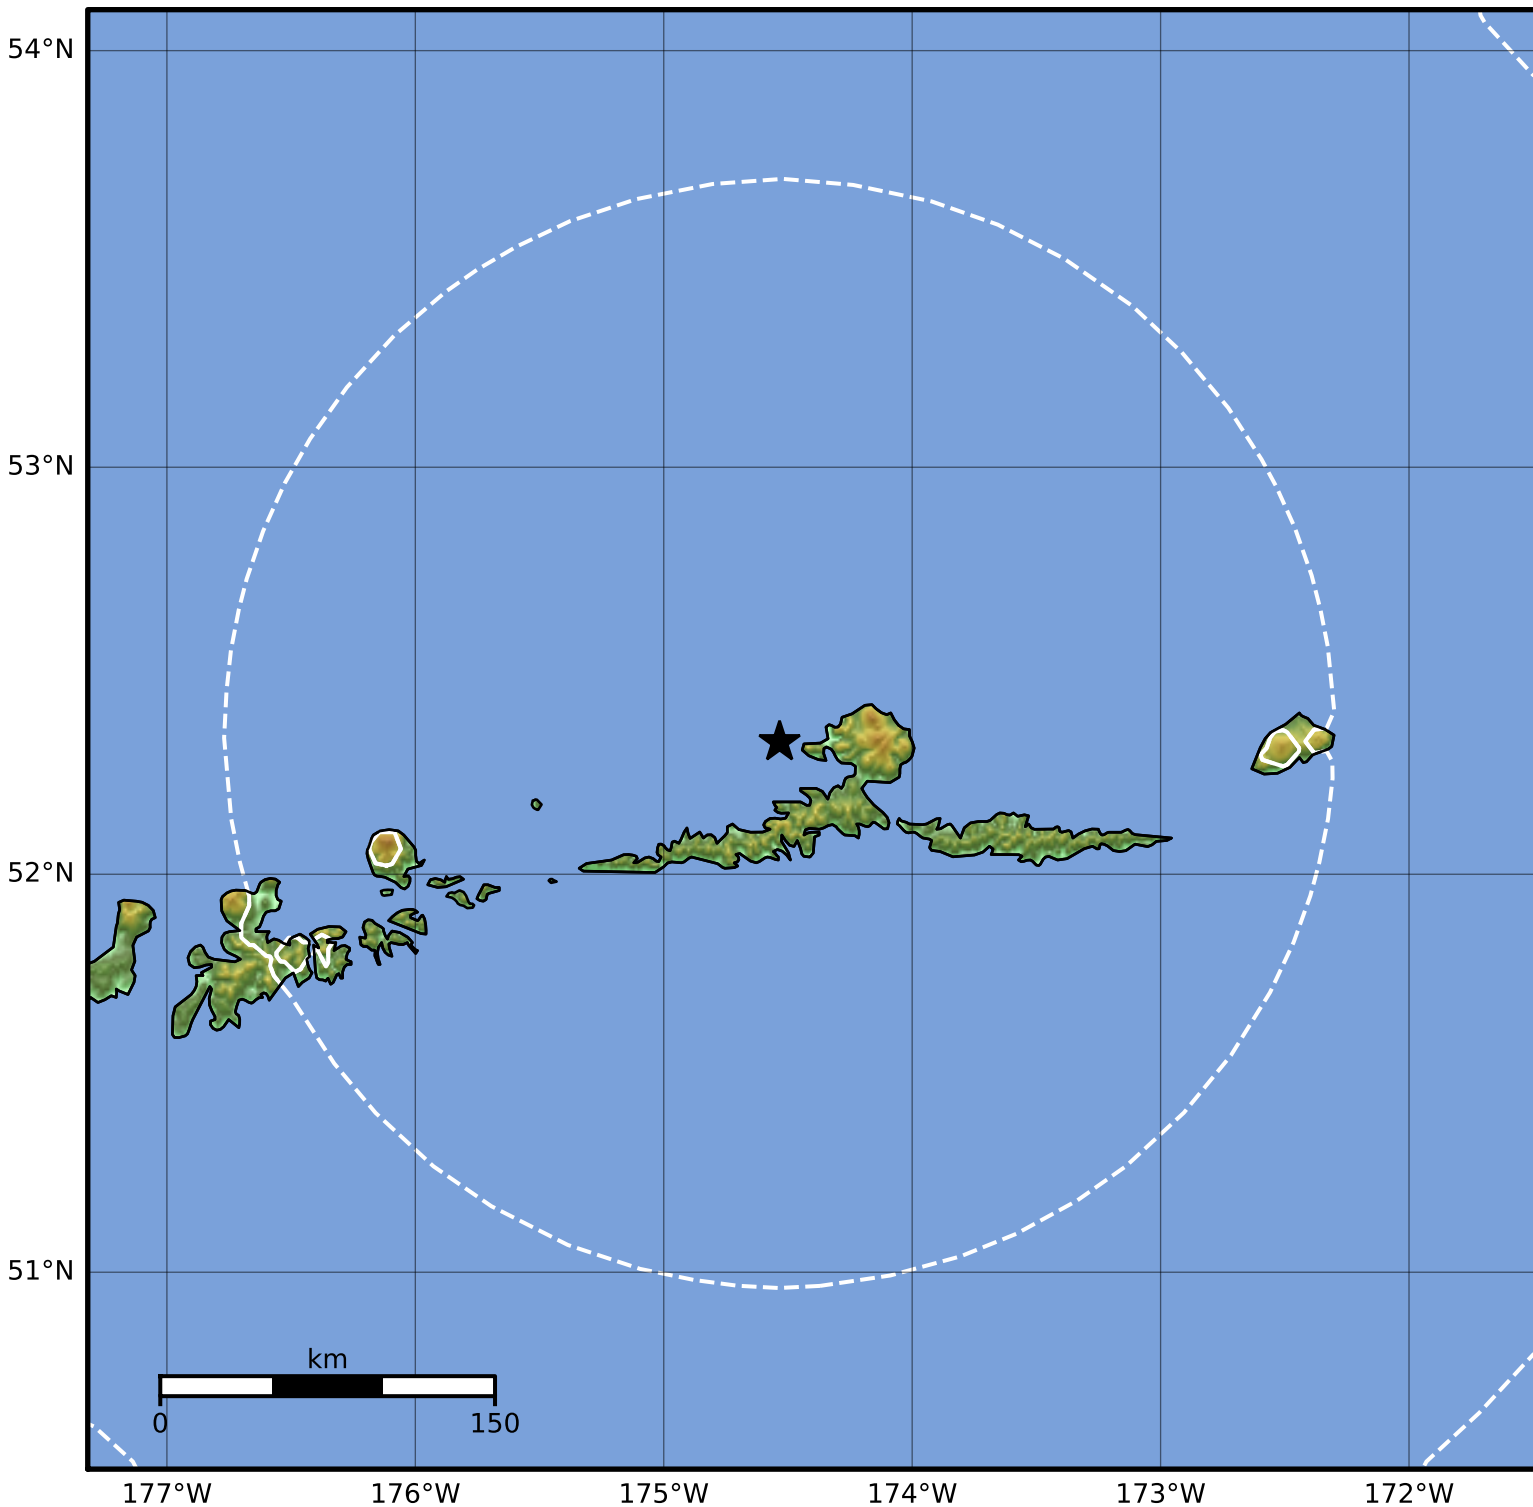

3.0 Second Peak Spectral Acceleration Map Alaska Earthquake Center  
ShakeMap: 27 km (17 miles) NW of Atka  
Sep 10, 2023 07:17:08 UTC M3.7 N52.33 W174.53 Depth: 162.1km ID:ak023bmj8cpm

Scale based on Worden et al. (2012)

Version 1: Processed 2023-09-10T07:21:35Z

△ Seismic Instrument ○ Reported Intensity

★ Epicenter