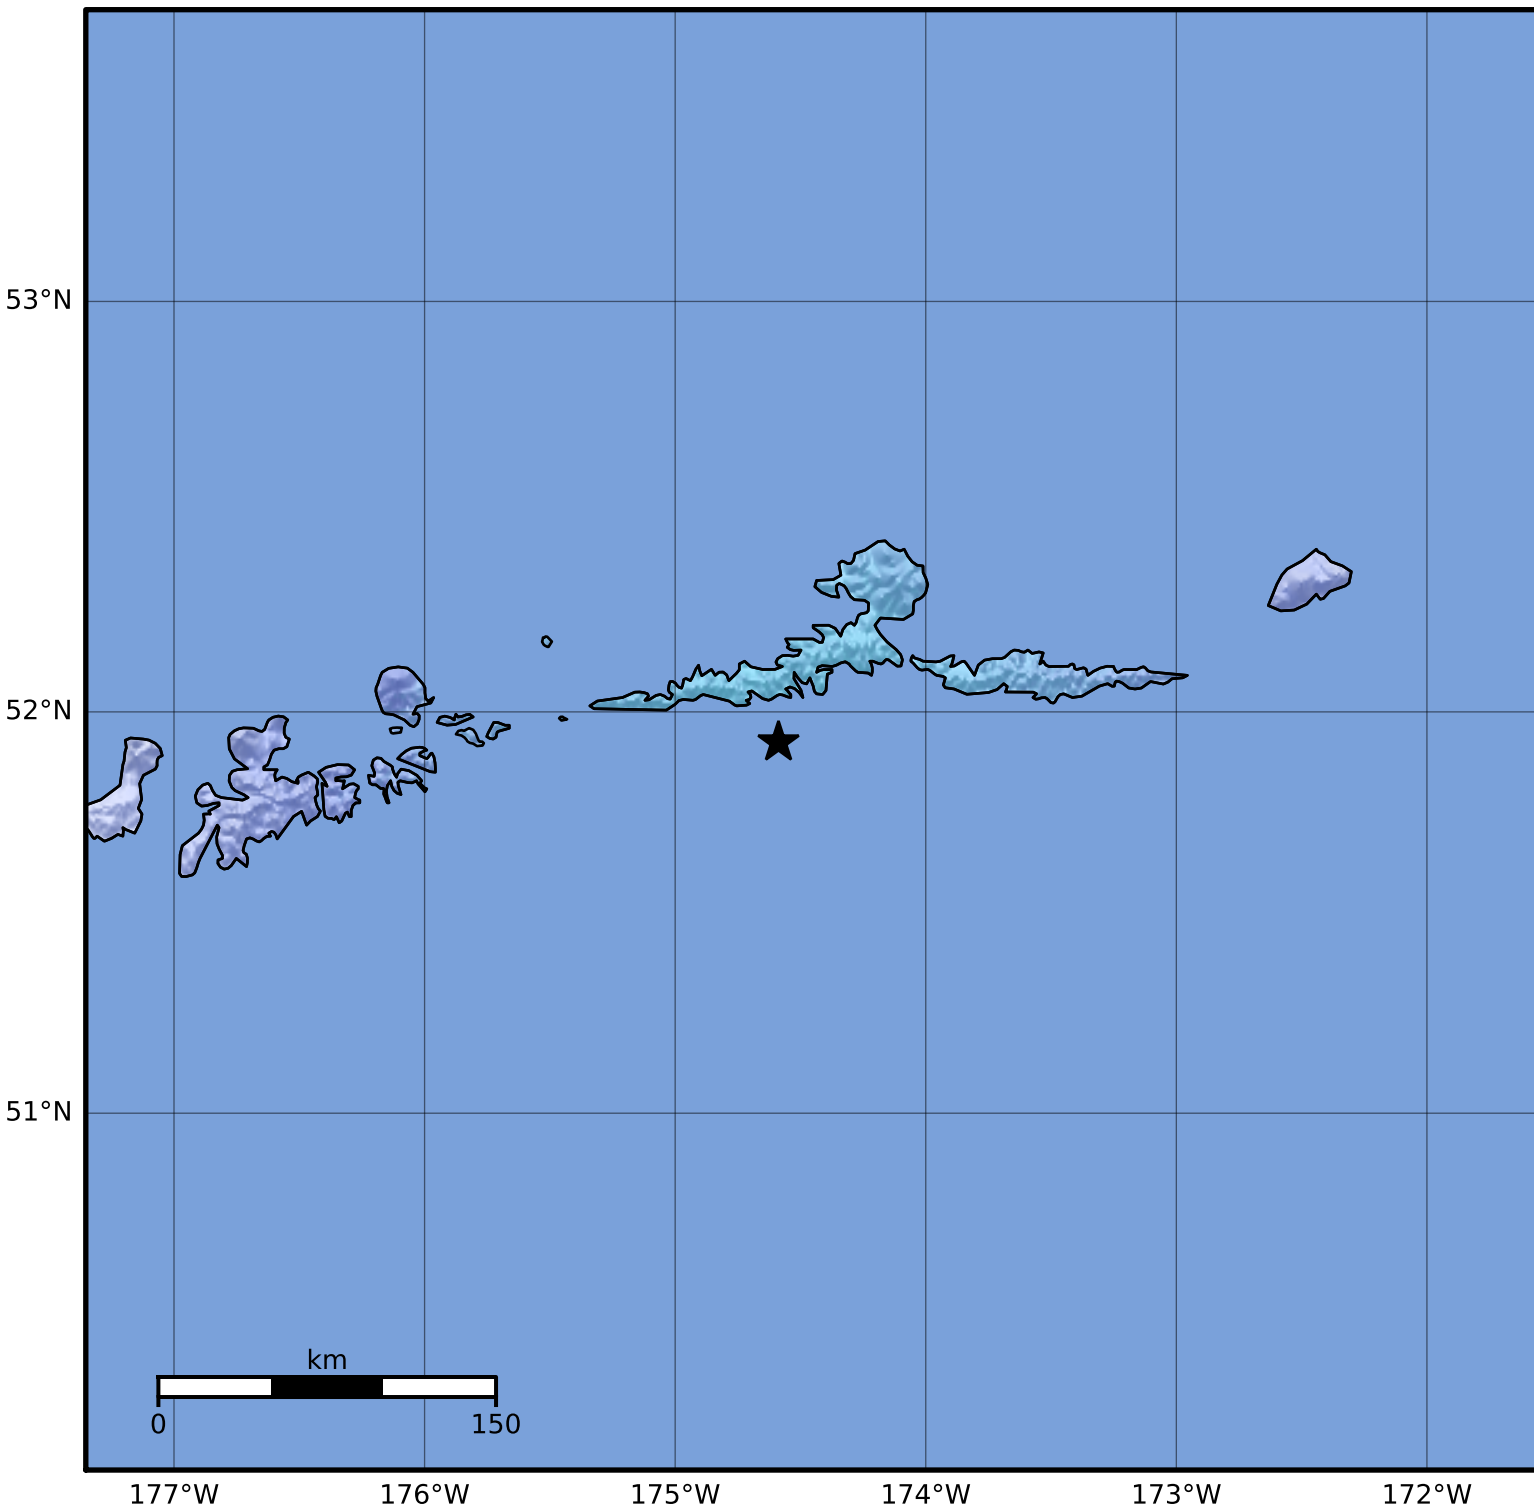

Macroseismic Intensity Map Alaska Earthquake Center  
 ShakeMap: 40 km (25 miles) SW of Atka  
 Sep 10, 2023 12:16:24 UTC M3.7 N51.93 W174.59 Depth: 61.1km ID:ak023bmm7ho1

SHAKING	Not felt	Weak	Light	Moderate	Strong	Very strong	Severe	Violent	Extreme
DAMAGE	None	None	None	Very light	Light	Moderate	Moderate/heavy	Heavy	Very heavy
PGA(%g)	<0.0464	0.297	2.76	6.2	11.5	21.5	40.1	74.7	>139
PGV(cm/s)	<0.0215	0.135	1.41	4.65	9.64	20	41.4	85.8	>178
INTENSITY	<b>I</b>	<b>II-III</b>	<b>IV</b>	<b>V</b>	<b>VI</b>	<b>VII</b>	<b>VIII</b>	<b>IX</b>	<b>X+</b>

Scale based on Worden et al. (2012)

Version 2: Processed 2023-09-10T13:02:47Z

△ Seismic Instrument ○ Reported Intensity

★ Epicenter