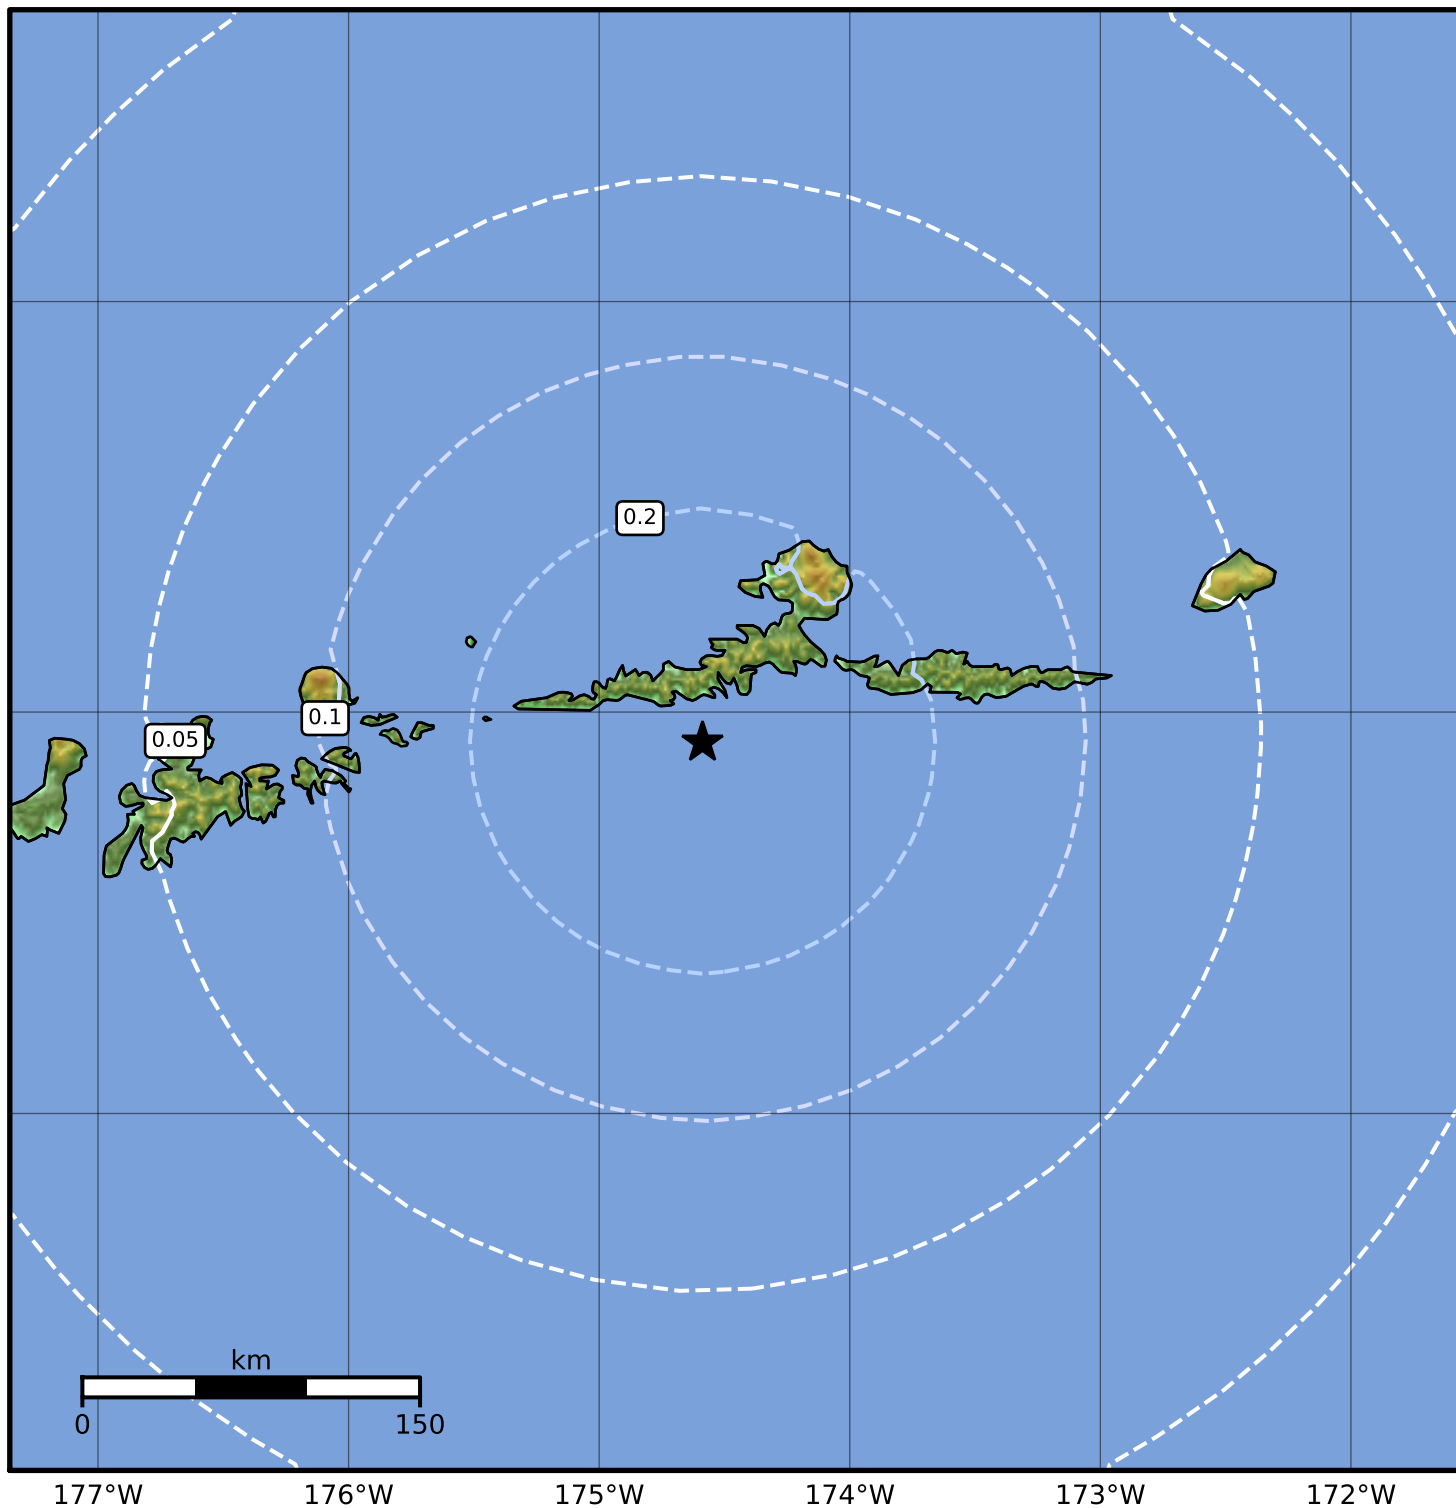

Peak Ground Acceleration Map Alaska Earthquake Center
ShakeMap: 40 km (25 miles) SW of Atka
Sep 10, 2023 12:16:24 UTC M3.7 N51.93 W174.59 Depth: 61.1km ID:ak023bmm7ho1

PGA (%g)	0.1	0.2	0.5	1	2	5	10	20	50	100	200
----------	-----	-----	-----	---	---	---	----	----	----	-----	-----

Scale based on Worden et al. (2012)

△ Seismic Instrument ○ Reported Intensity

★ Epicenter

Version 2: Processed 2023-09-10T13:02:47Z