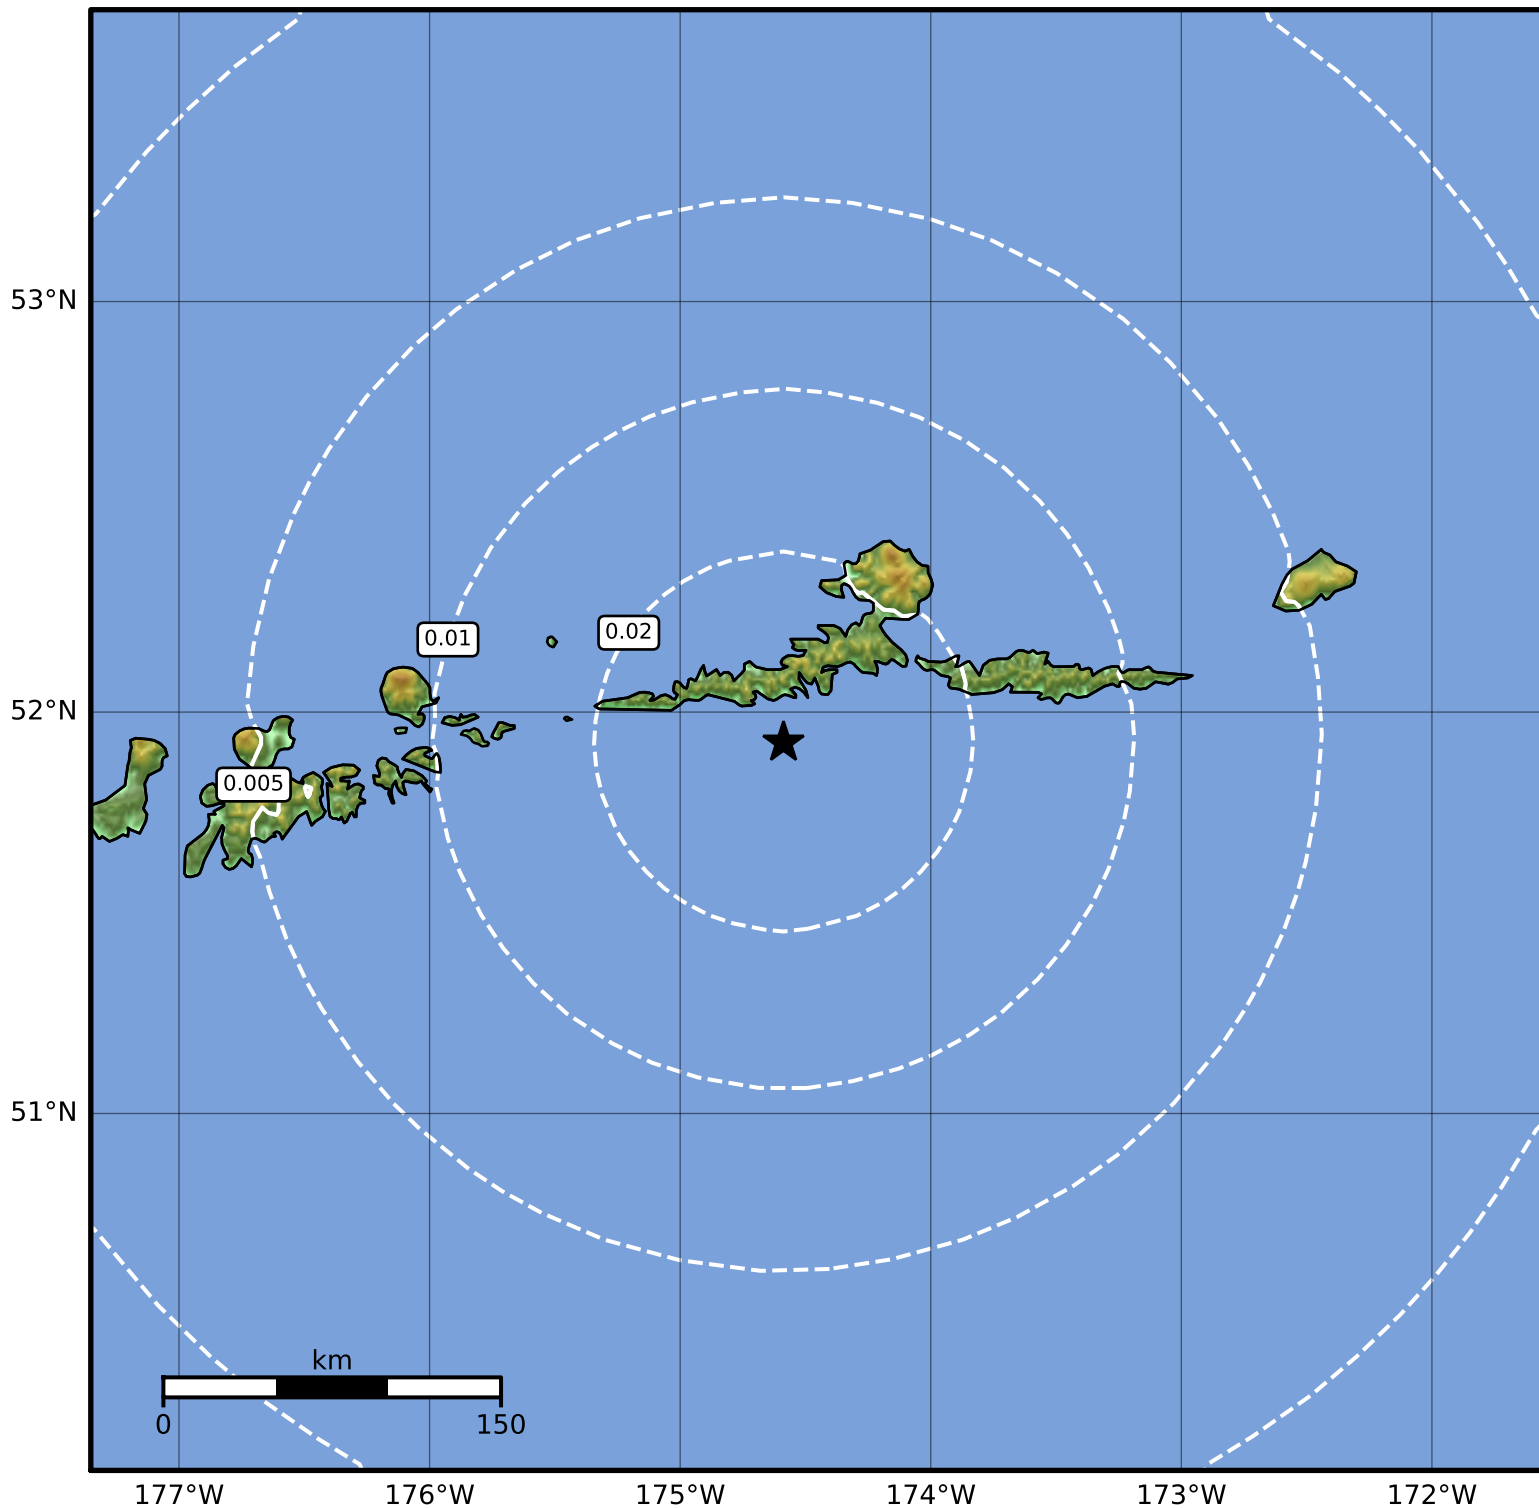

Peak Ground Velocity Map Alaska Earthquake Center
ShakeMap: 40 km (25 miles) SW of Atka
Sep 10, 2023 12:16:24 UTC M3.7 N51.93 W174.59 Depth: 61.1km ID:ak023bmm7ho1

Scale based on Worden et al. (2012)

Version 2: Processed 2023-09-10T13:02:47Z

△ Seismic Instrument ○ Reported Intensity

★ Epicenter