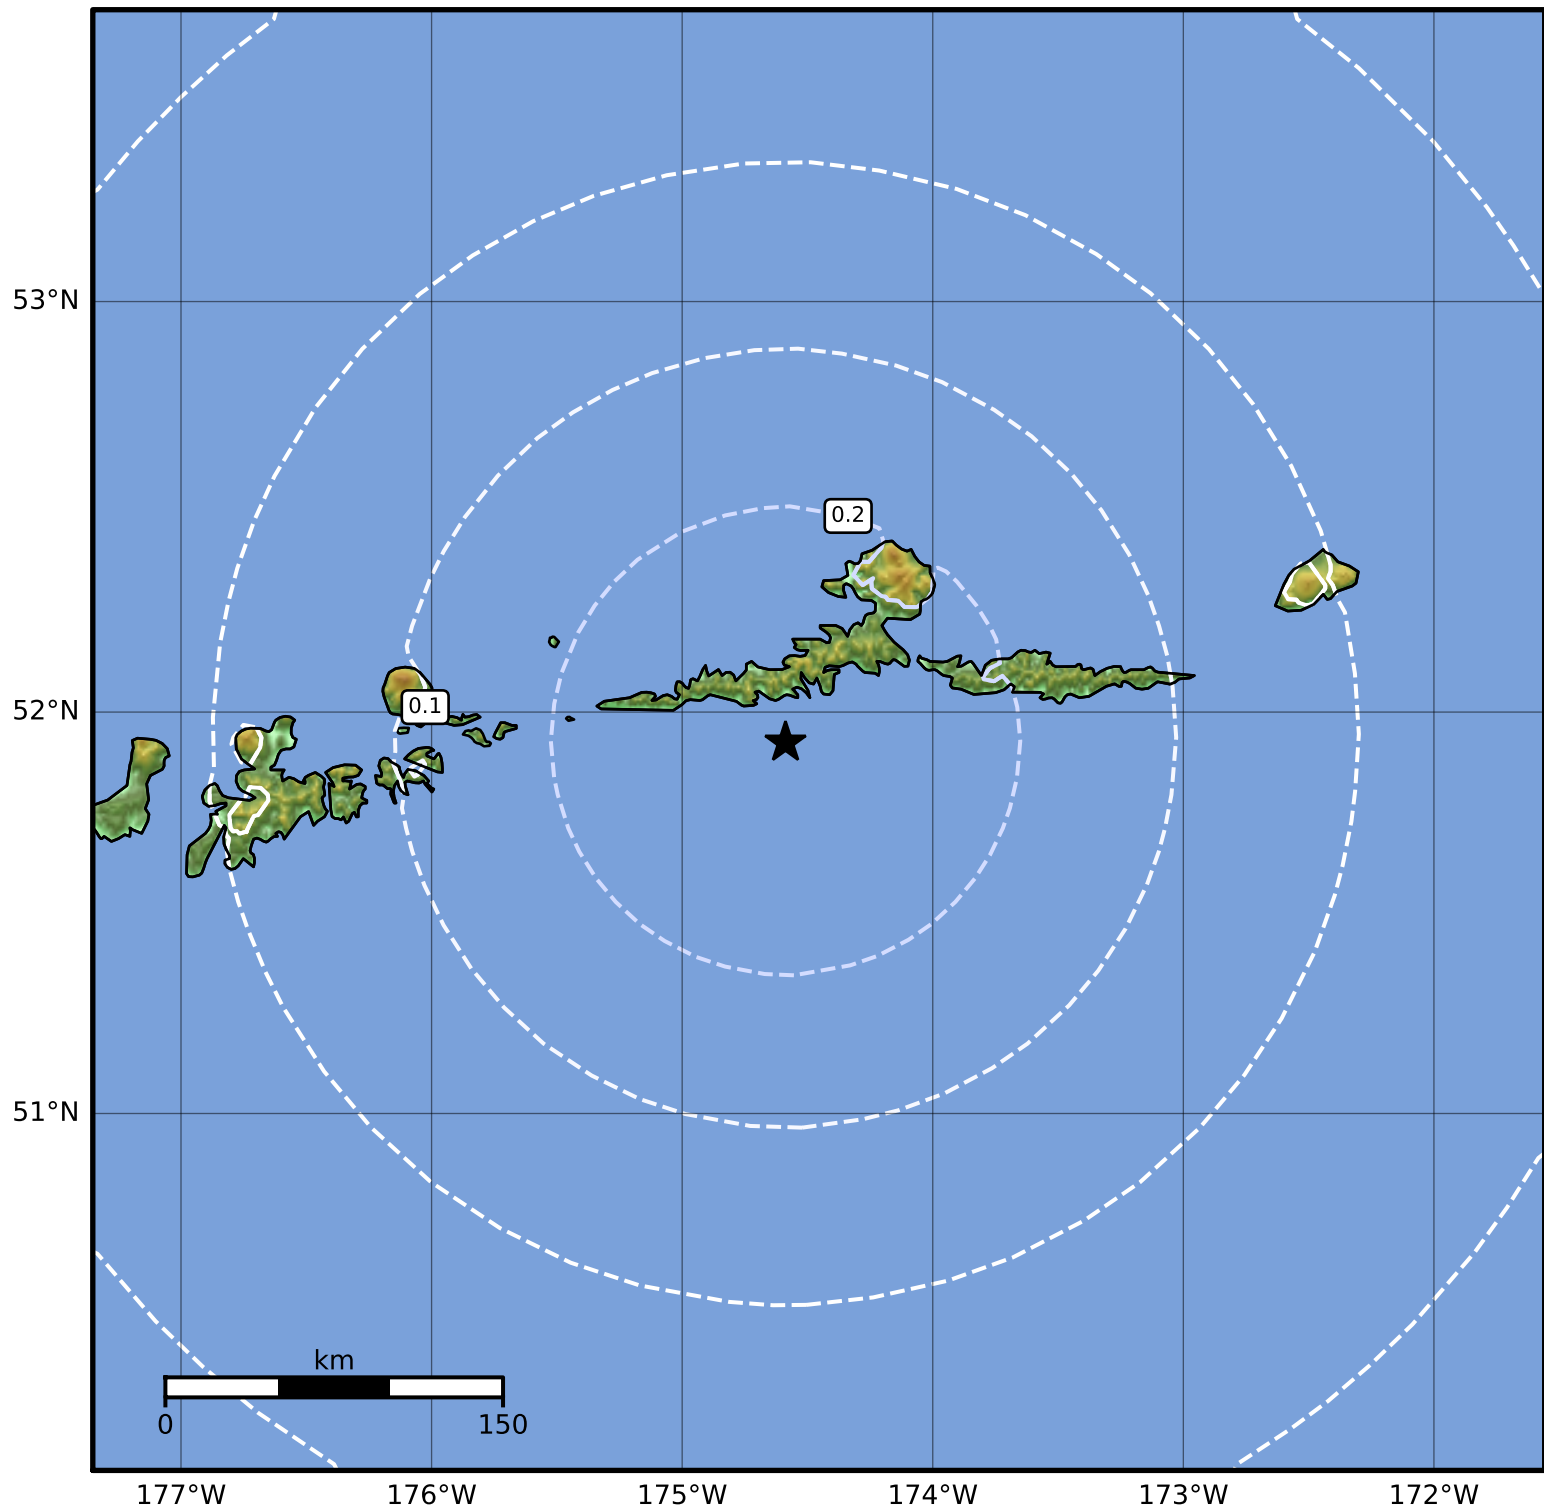

0.3 Second Peak Spectral Acceleration Map Alaska Earthquake Center
ShakeMap: 40 km (25 miles) SW of Atka
Sep 10, 2023 12:16:24 UTC M3.7 N51.93 W174.59 Depth: 61.1km ID:ak023bmm7ho1

SA(0.3) (%g)	0.1	0.2	0.5	1	2	5	10	20	50	100	200
---------------------	------------	------------	------------	----------	----------	----------	-----------	-----------	-----------	------------	------------

Scale based on Worden et al. (2012)

△ Seismic Instrument ○ Reported Intensity

★ Epicenter

Version 2: Processed 2023-09-10T13:02:47Z