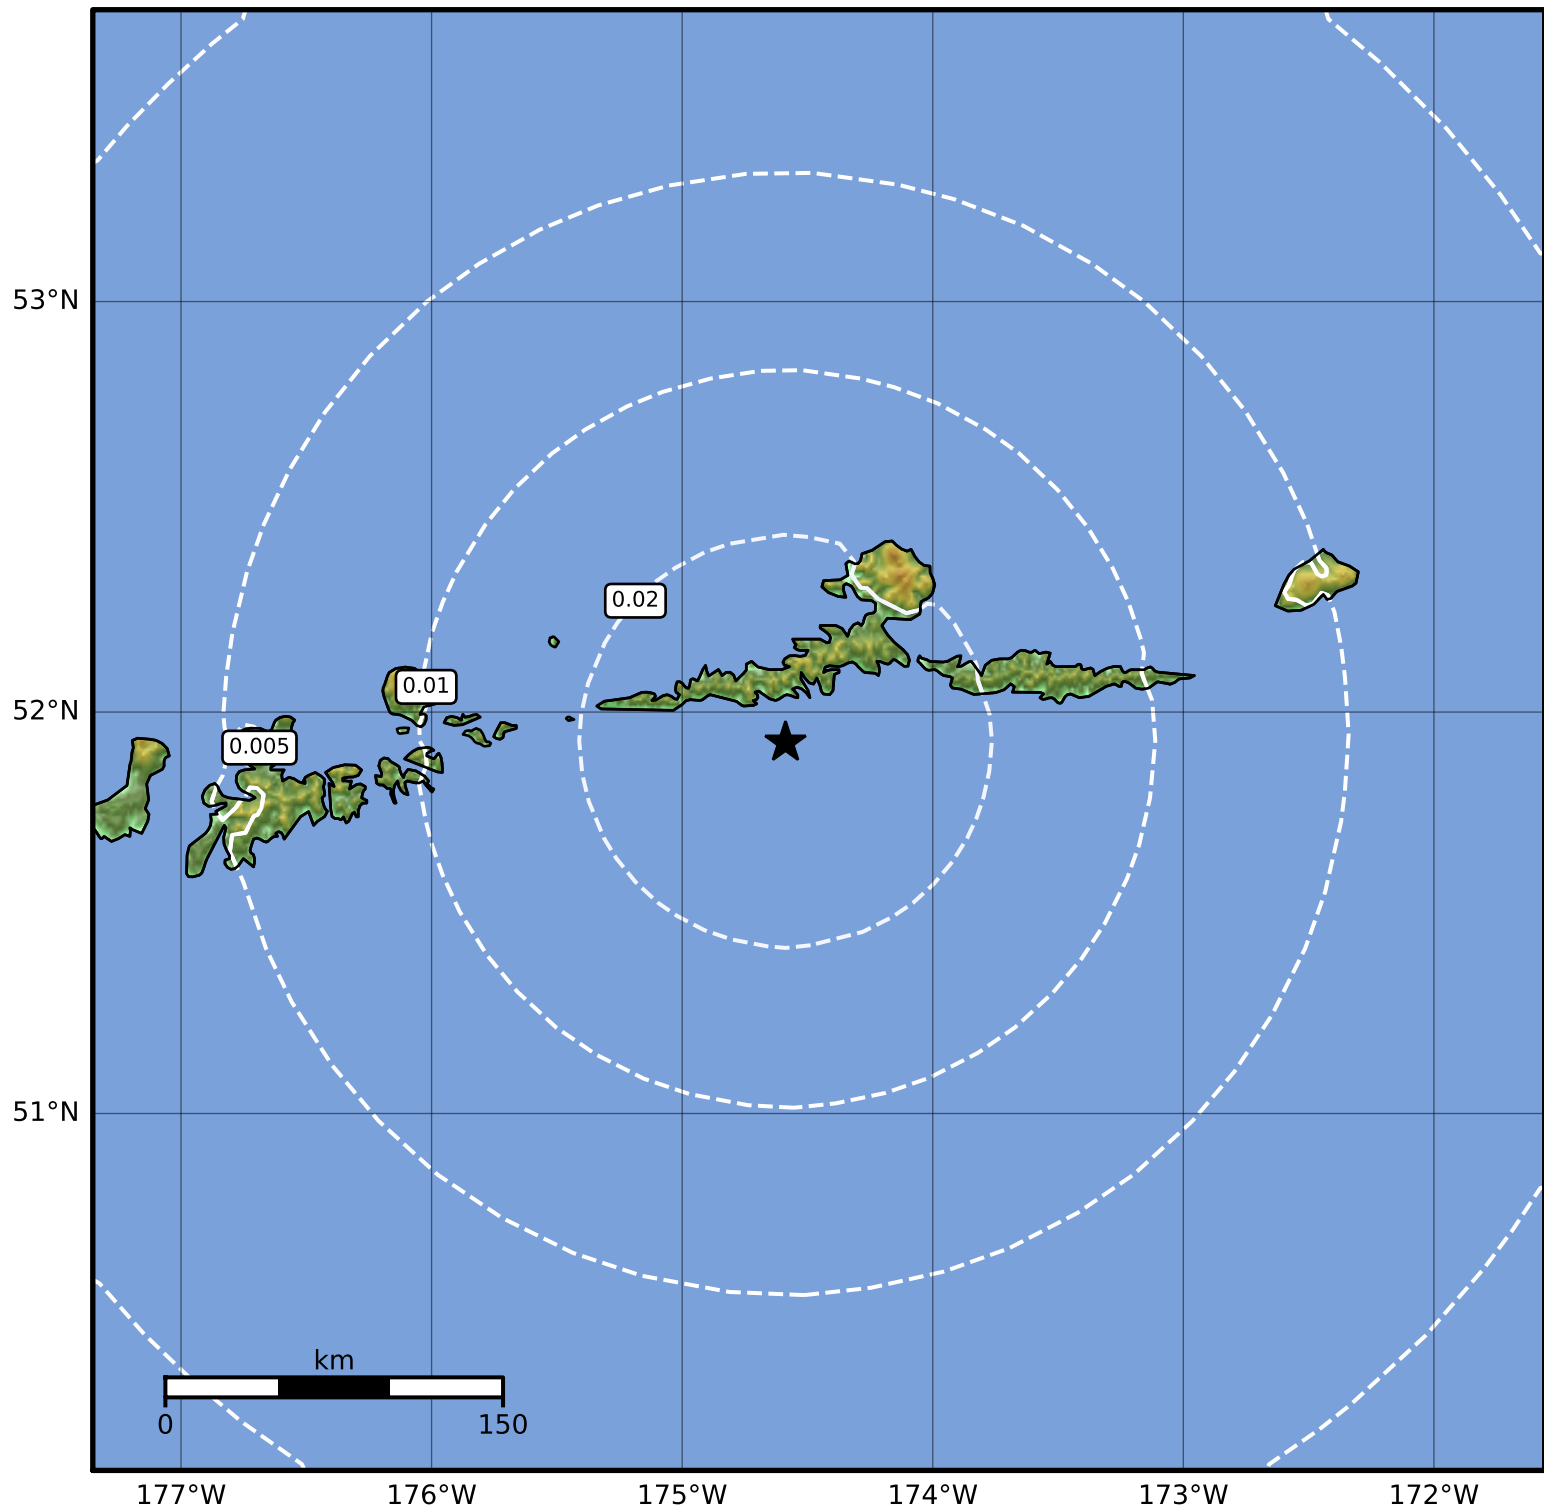

1.0 Second Peak Spectral Acceleration Map Alaska Earthquake Center
ShakeMap: 40 km (25 miles) SW of Atka
Sep 10, 2023 12:16:24 UTC M3.7 N51.93 W174.59 Depth: 61.1km ID:ak023bmm7ho1

SA(1.0) (%g)	0.1	0.2	0.5	1	2	5	10	20	50	100	200
--------------	-----	-----	-----	---	---	---	----	----	----	-----	-----

Scale based on Worden et al. (2012)

Version 2: Processed 2023-09-10T13:02:47Z

△ Seismic Instrument ○ Reported Intensity

★ Epicenter