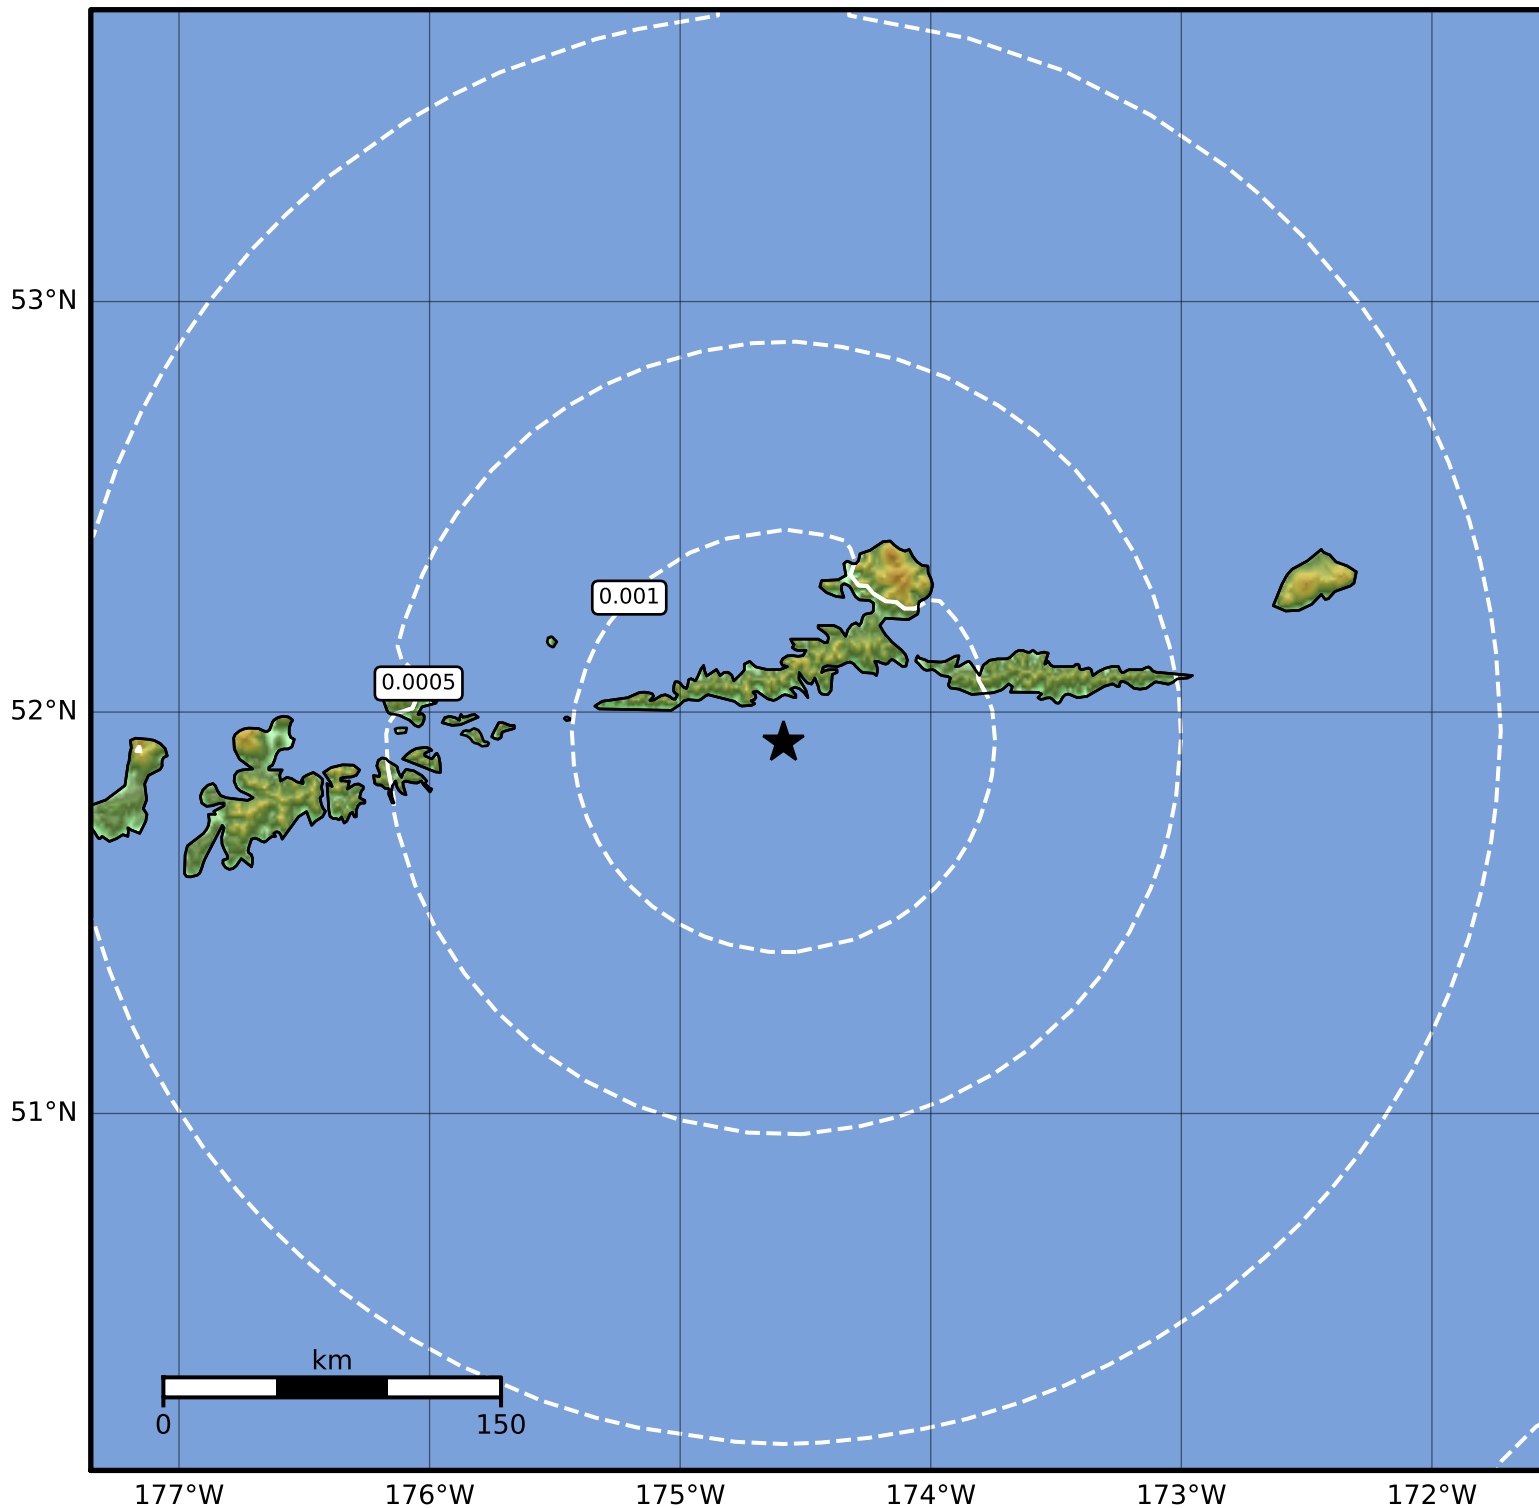

3.0 Second Peak Spectral Acceleration Map Alaska Earthquake Center
ShakeMap: 40 km (25 miles) SW of Atka
Sep 10, 2023 12:16:24 UTC M3.7 N51.93 W174.59 Depth: 61.1km ID:ak023bmm7ho1

Scale based on Worden et al. (2012)

Version 2: Processed 2023-09-10T13:02:47Z

△ Seismic Instrument ○ Reported Intensity

★ Epicenter