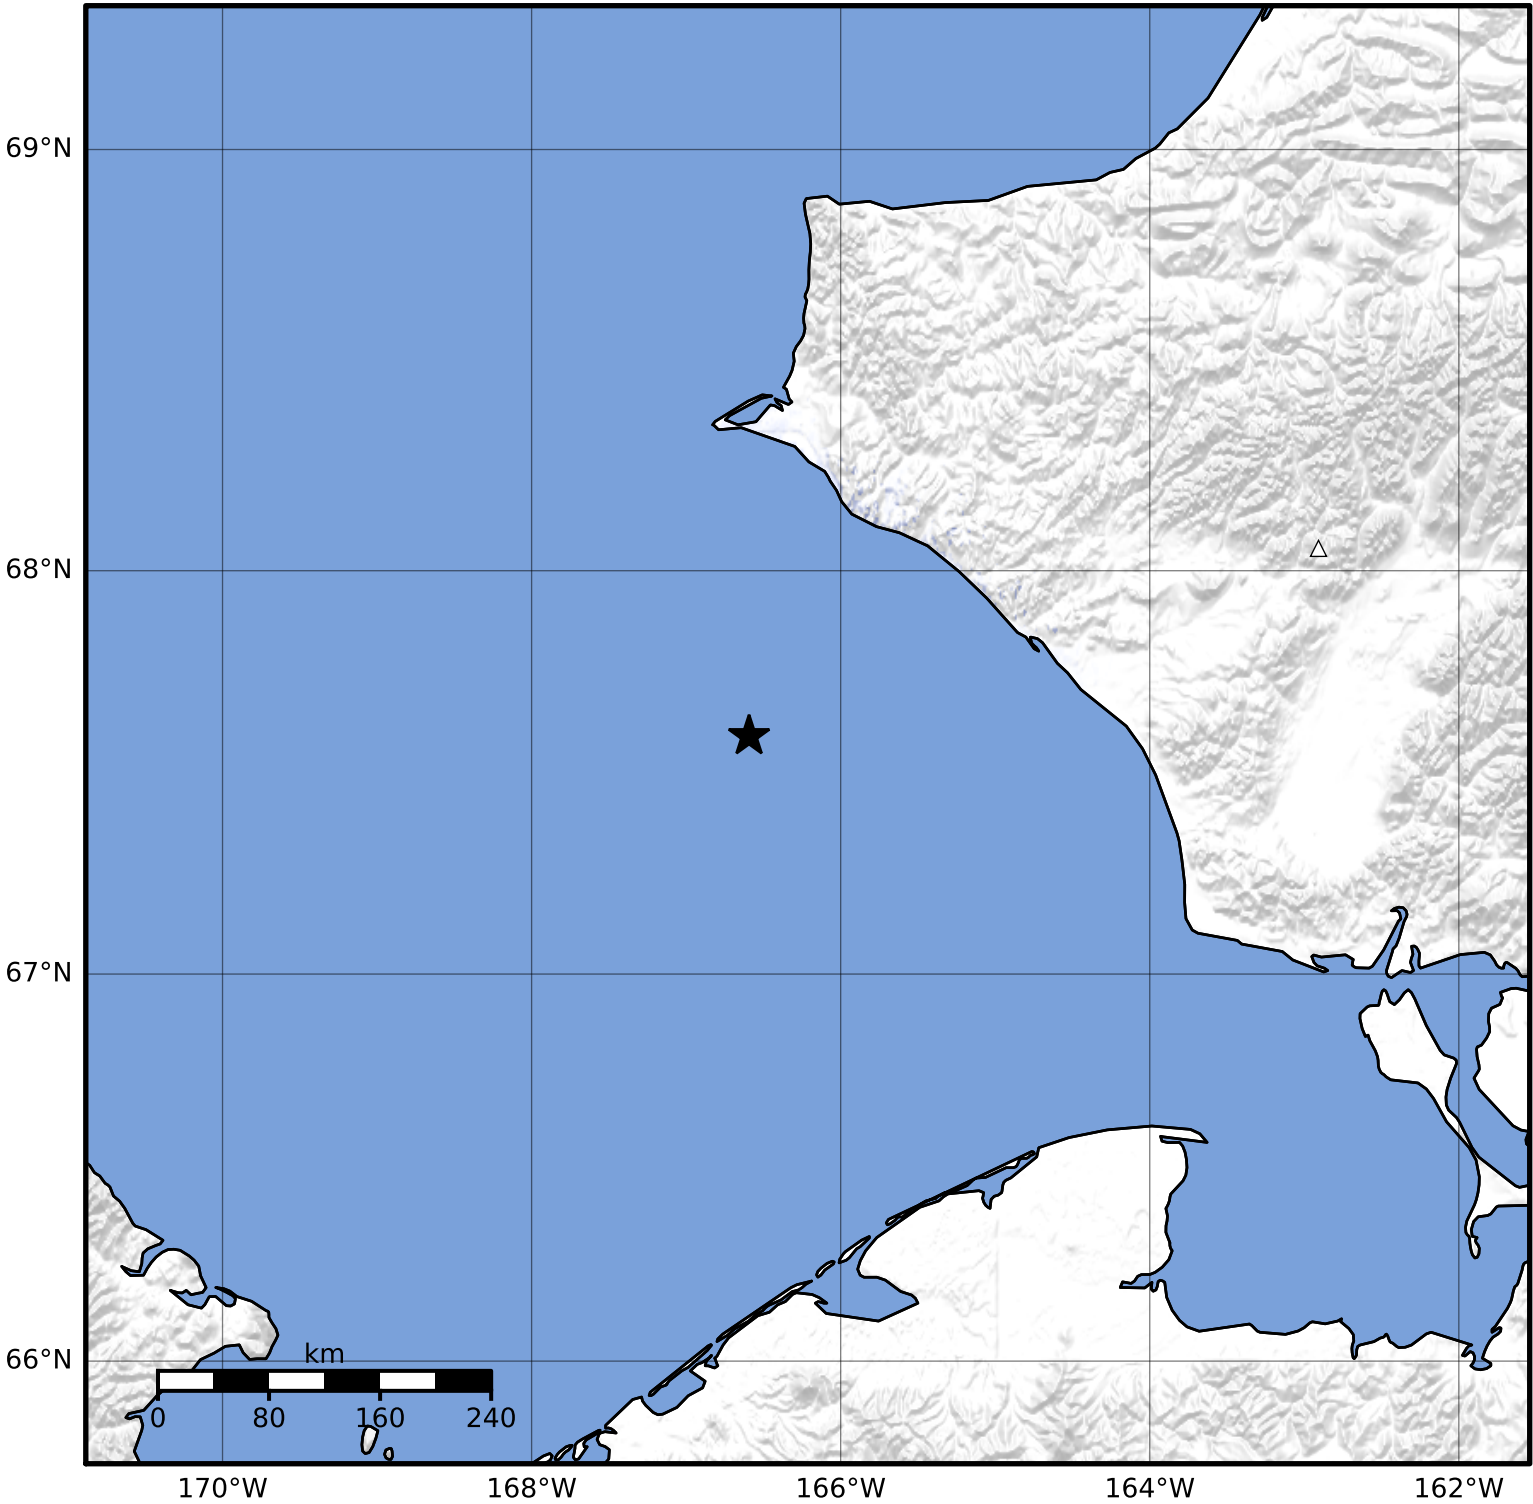

Macroseismic Intensity Map Alaska Earthquake Center
 ShakeMap: 83 km (52 miles) S of Point Hope
 Jan 07, 2023 05:48:13 UTC M3.7 N67.60 W166.59 Depth: 15.0km ID:ak023bo0wvb

SHAKING	Not felt	Weak	Light	Moderate	Strong	Very strong	Severe	Violent	Extreme
DAMAGE	None	None	None	Very light	Light	Moderate	Moderate/heavy	Heavy	Very heavy
PGA(%g)	<0.0464	0.297	2.76	6.2	11.5	21.5	40.1	74.7	>139
PGV(cm/s)	<0.0215	0.135	1.41	4.65	9.64	20	41.4	85.8	>178
INTENSITY	I	II-III	IV	V	VI	VII	VIII	IX	X+

Scale based on Worden et al. (2012)

Version 1: Processed 2023-01-07T06:00:19Z

△ Seismic Instrument ○ Reported Intensity

★ Epicenter