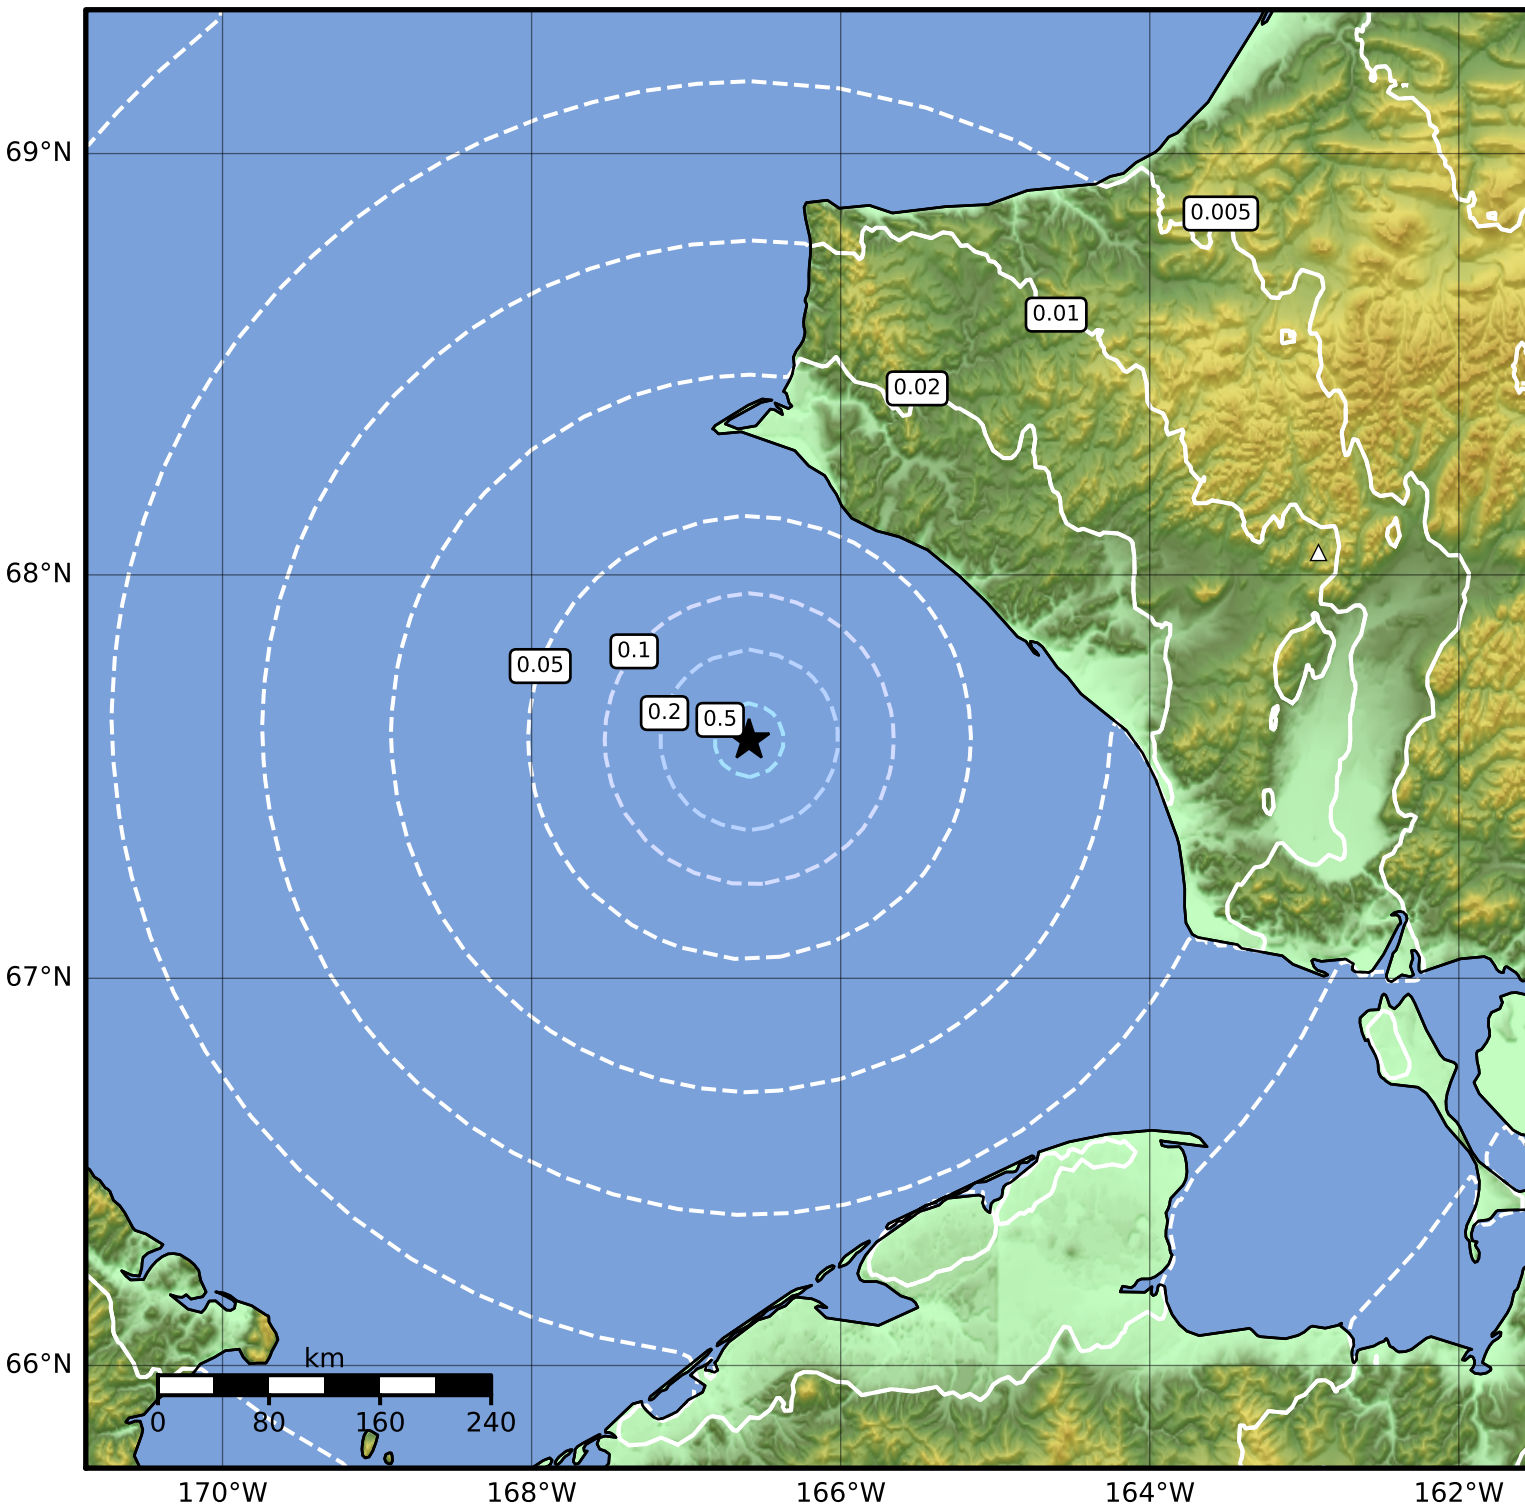

Peak Ground Acceleration Map Alaska Earthquake Center  
ShakeMap: 83 km (52 miles) S of Point Hope  
Jan 07, 2023 05:48:13 UTC M3.7 N67.60 W166.59 Depth: 15.0km ID:ak023bo0wvb

PGA (%g)	0.1	0.2	0.5	1	2	5	10	20	50	100	200
----------	-----	-----	-----	---	---	---	----	----	----	-----	-----

Scale based on Worden et al. (2012)

△ Seismic Instrument ○ Reported Intensity

★ Epicenter

Version 1: Processed 2023-01-07T06:00:19Z