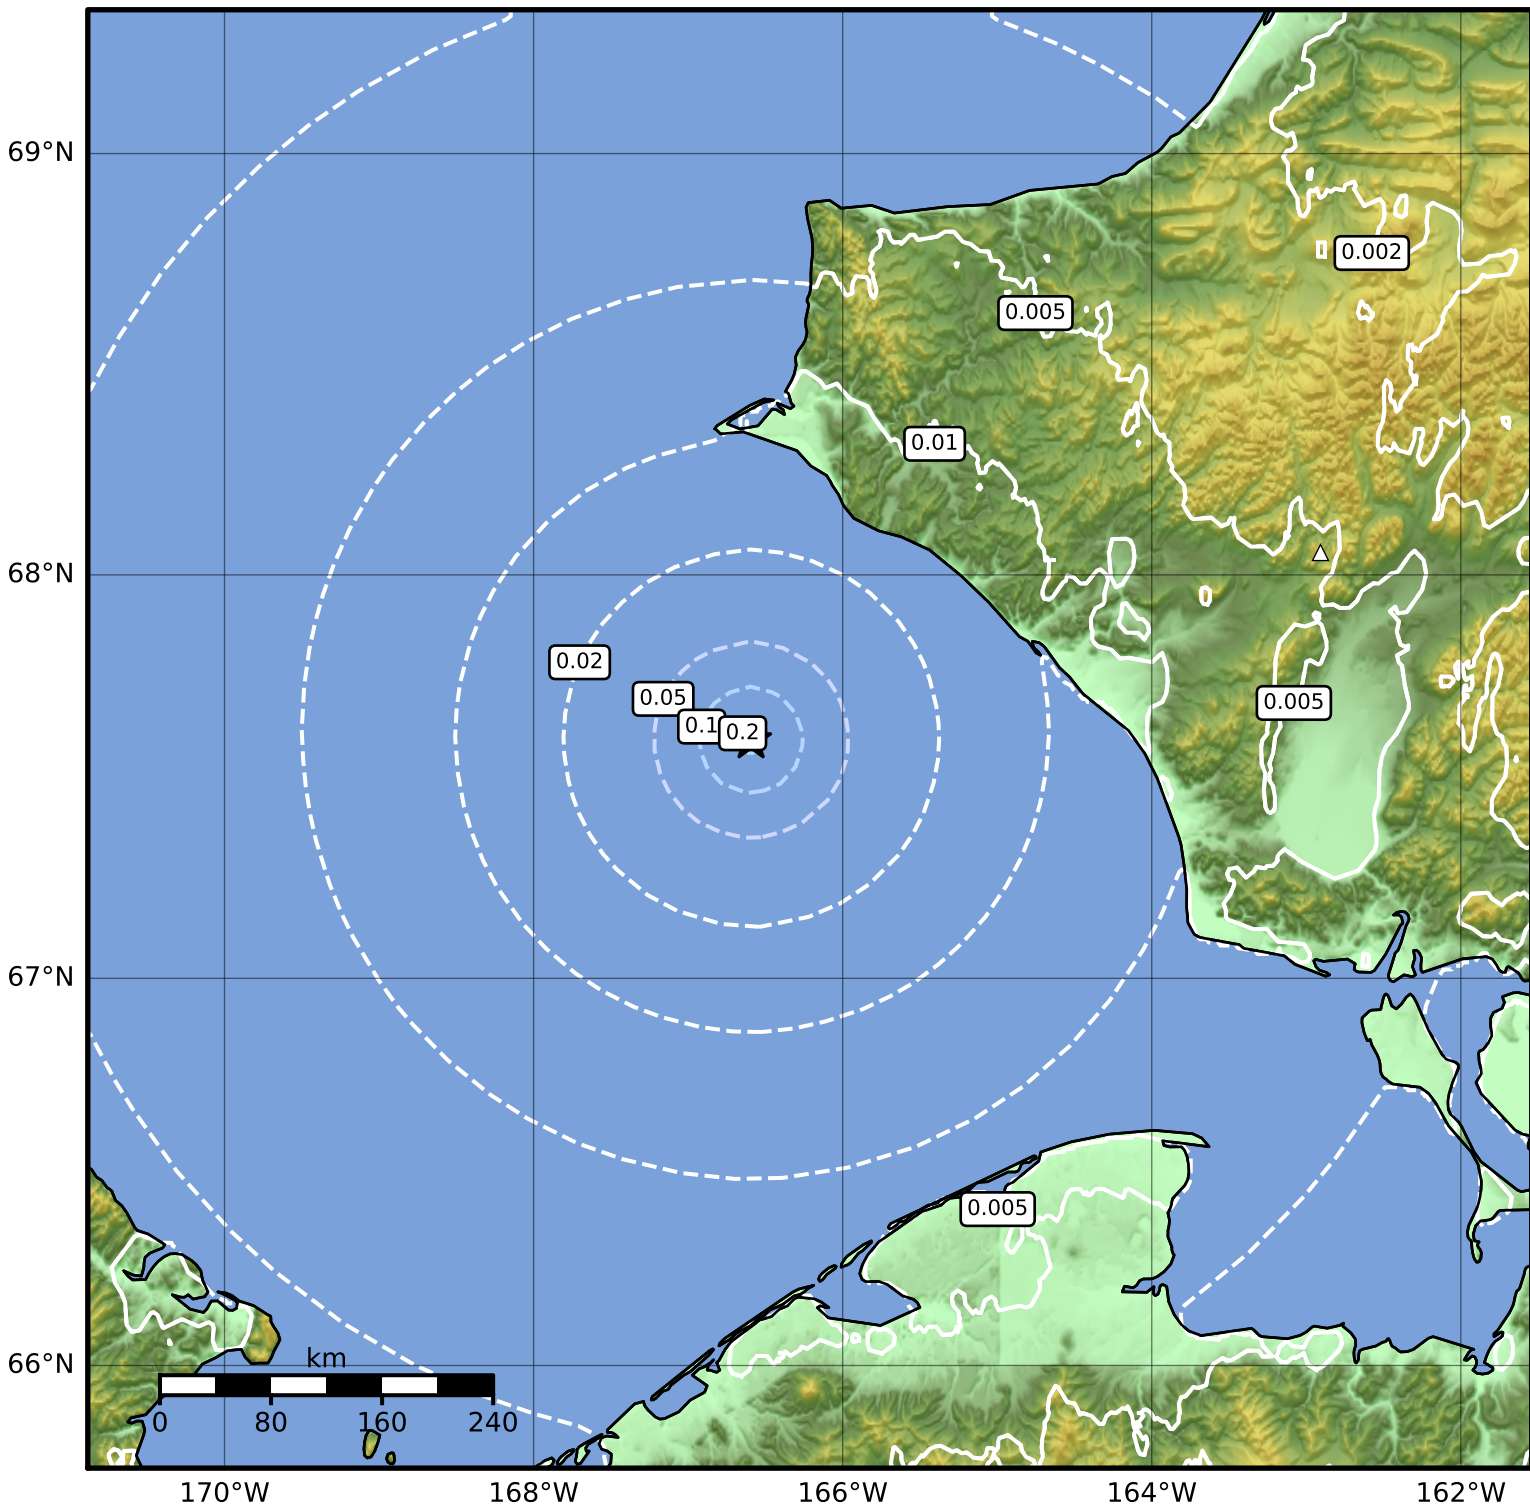

Peak Ground Velocity Map Alaska Earthquake Center
ShakeMap: 83 km (52 miles) S of Point Hope
Jan 07, 2023 05:48:13 UTC M3.7 N67.60 W166.59 Depth: 15.0km ID:ak023bo0wvb

PGV (cm/s)	0.1	0.2	0.5	1	2	5	10	20	50	100	200
------------	-----	-----	-----	---	---	---	----	----	----	-----	-----

Scale based on Worden et al. (2012)

△ Seismic Instrument ○ Reported Intensity

★ Epicenter

Version 1: Processed 2023-01-07T06:00:19Z