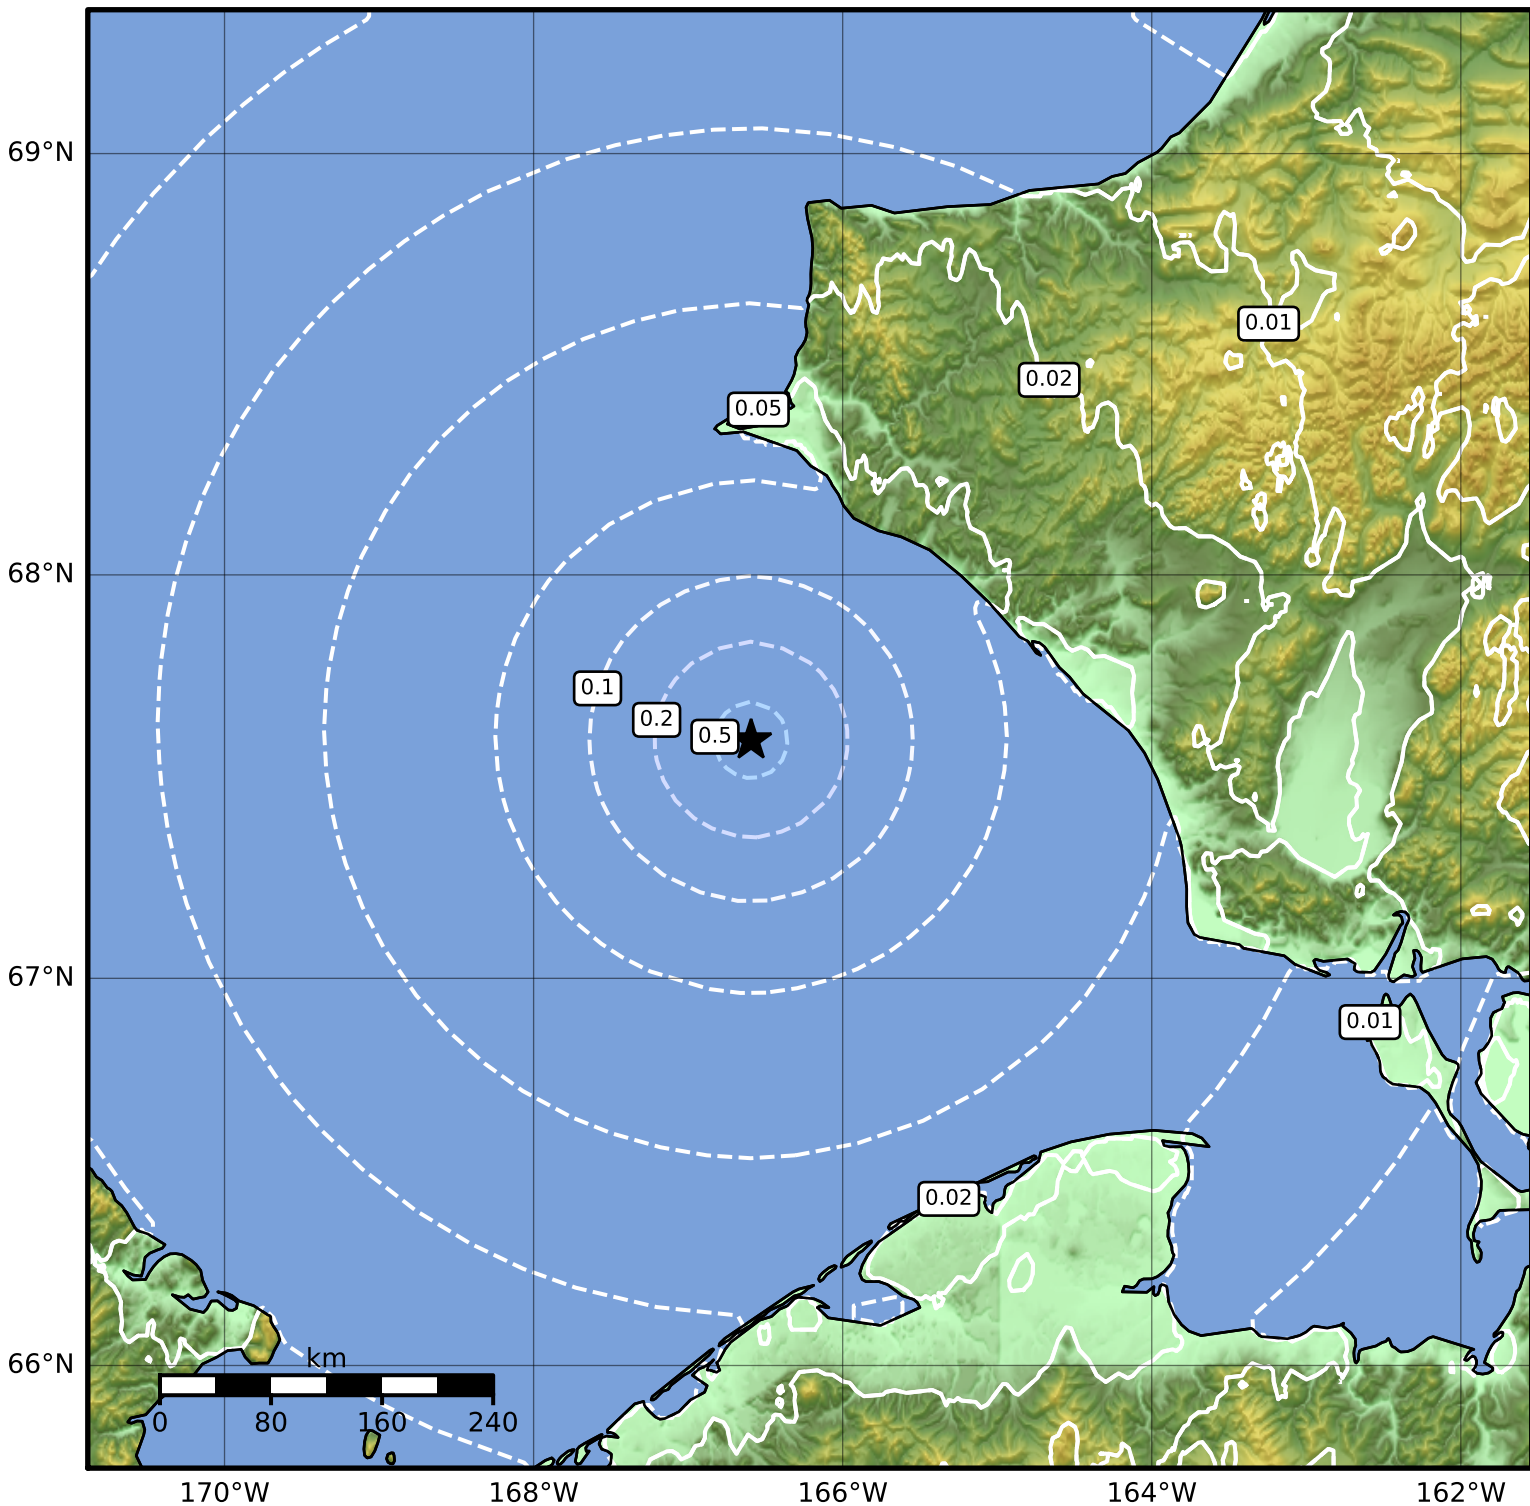

0.3 Second Peak Spectral Acceleration Map Alaska Earthquake Center
 ShakeMap: 83 km (52 miles) S of Point Hope
 Jan 07, 2023 05:48:13 UTC M3.7 N67.60 W166.59 Depth: 15.0km ID:ak023bo0wvb

SA(0.3) (%g)	0.1	0.2	0.5	1	2	5	10	20	50	100	200
---------------------	------------	------------	------------	----------	----------	----------	-----------	-----------	-----------	------------	------------

Scale based on Worden et al. (2012)

Version 1: Processed 2023-01-07T06:00:19Z

△ Seismic Instrument ○ Reported Intensity

★ Epicenter