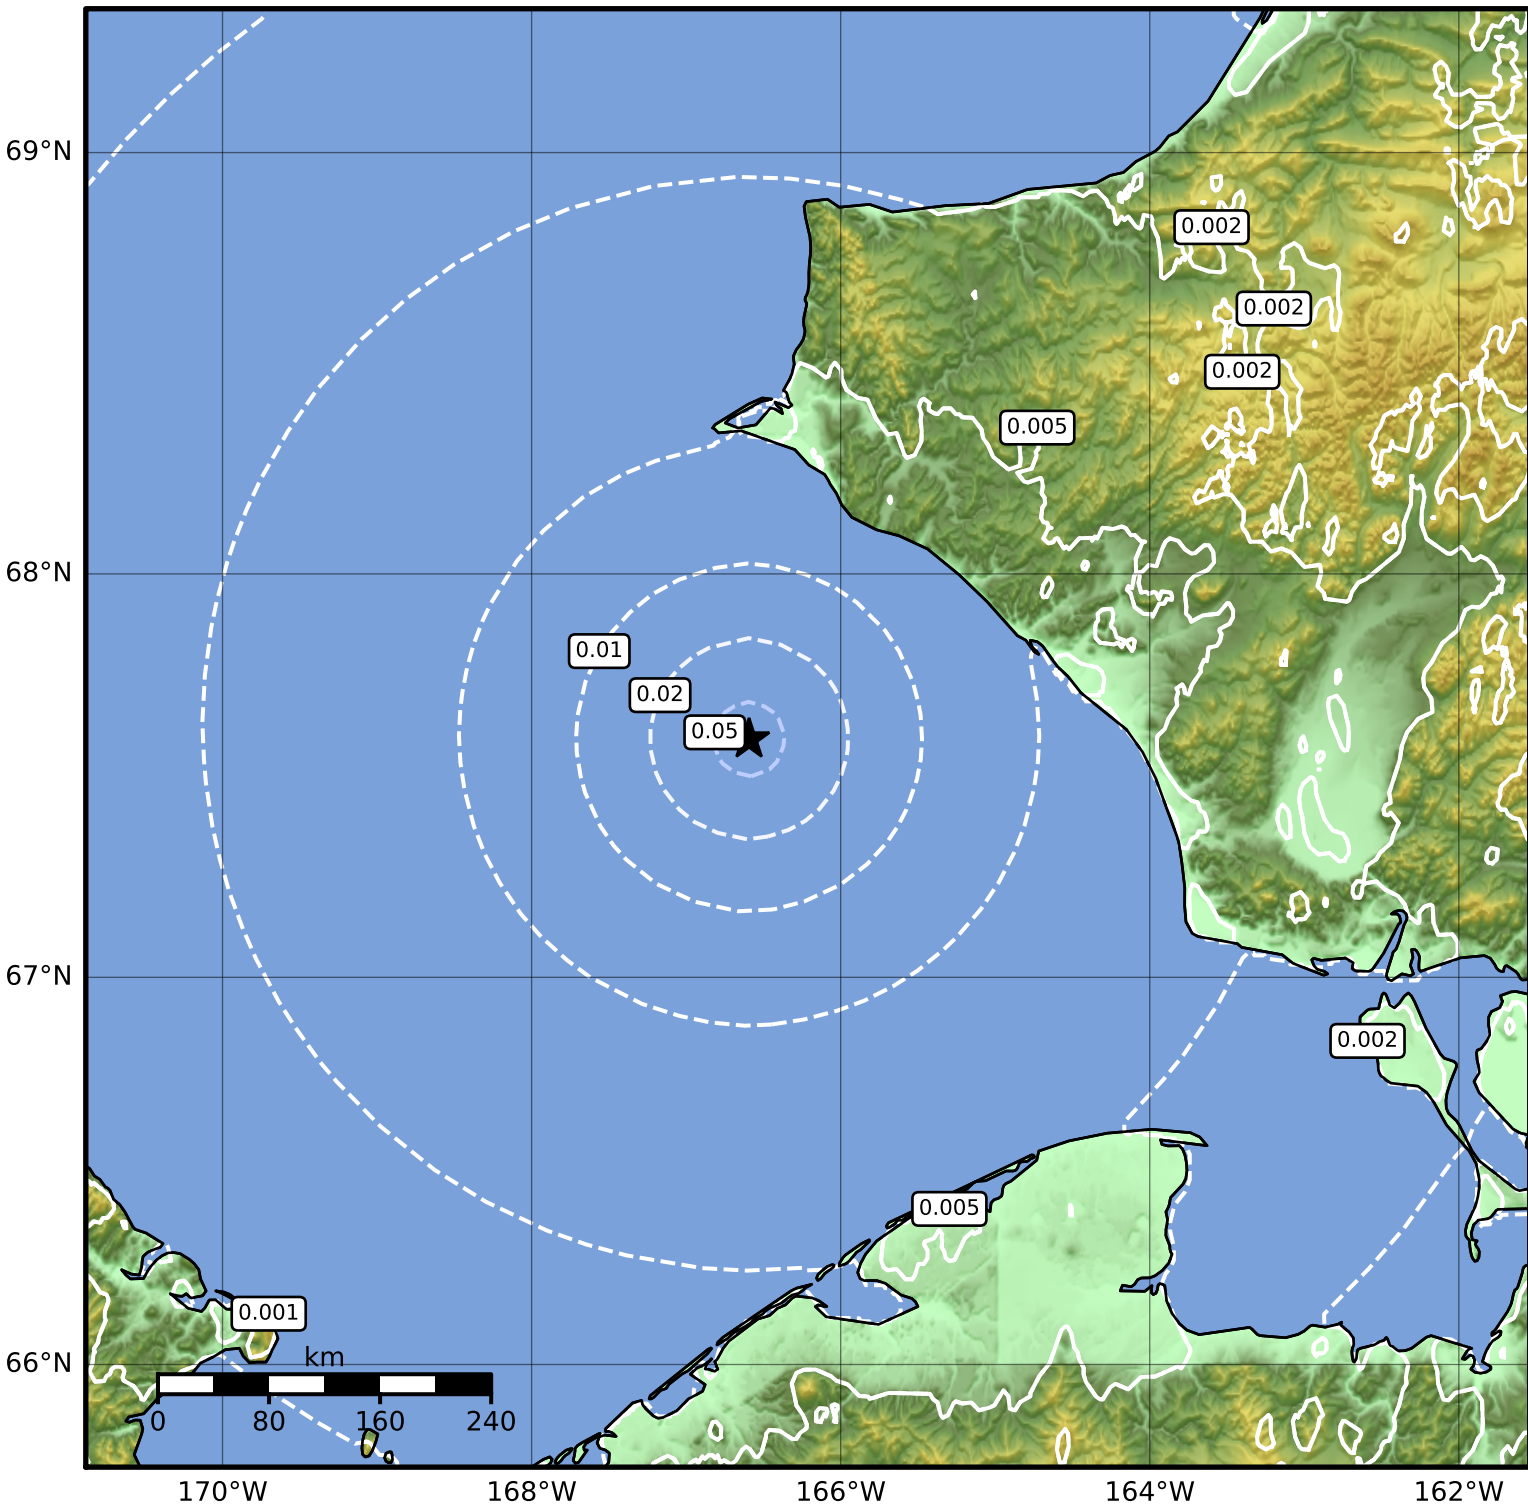

1.0 Second Peak Spectral Acceleration Map Alaska Earthquake Center
 ShakeMap: 83 km (52 miles) S of Point Hope
 Jan 07, 2023 05:48:13 UTC M3.7 N67.60 W166.59 Depth: 15.0km ID:ak023bo0wvb

SA(1.0) (%g)	0.1	0.2	0.5	1	2	5	10	20	50	100	200
--------------	-----	-----	-----	---	---	---	----	----	----	-----	-----

Scale based on Worden et al. (2012)

△ Seismic Instrument ○ Reported Intensity

★ Epicenter

Version 1: Processed 2023-01-07T06:00:19Z