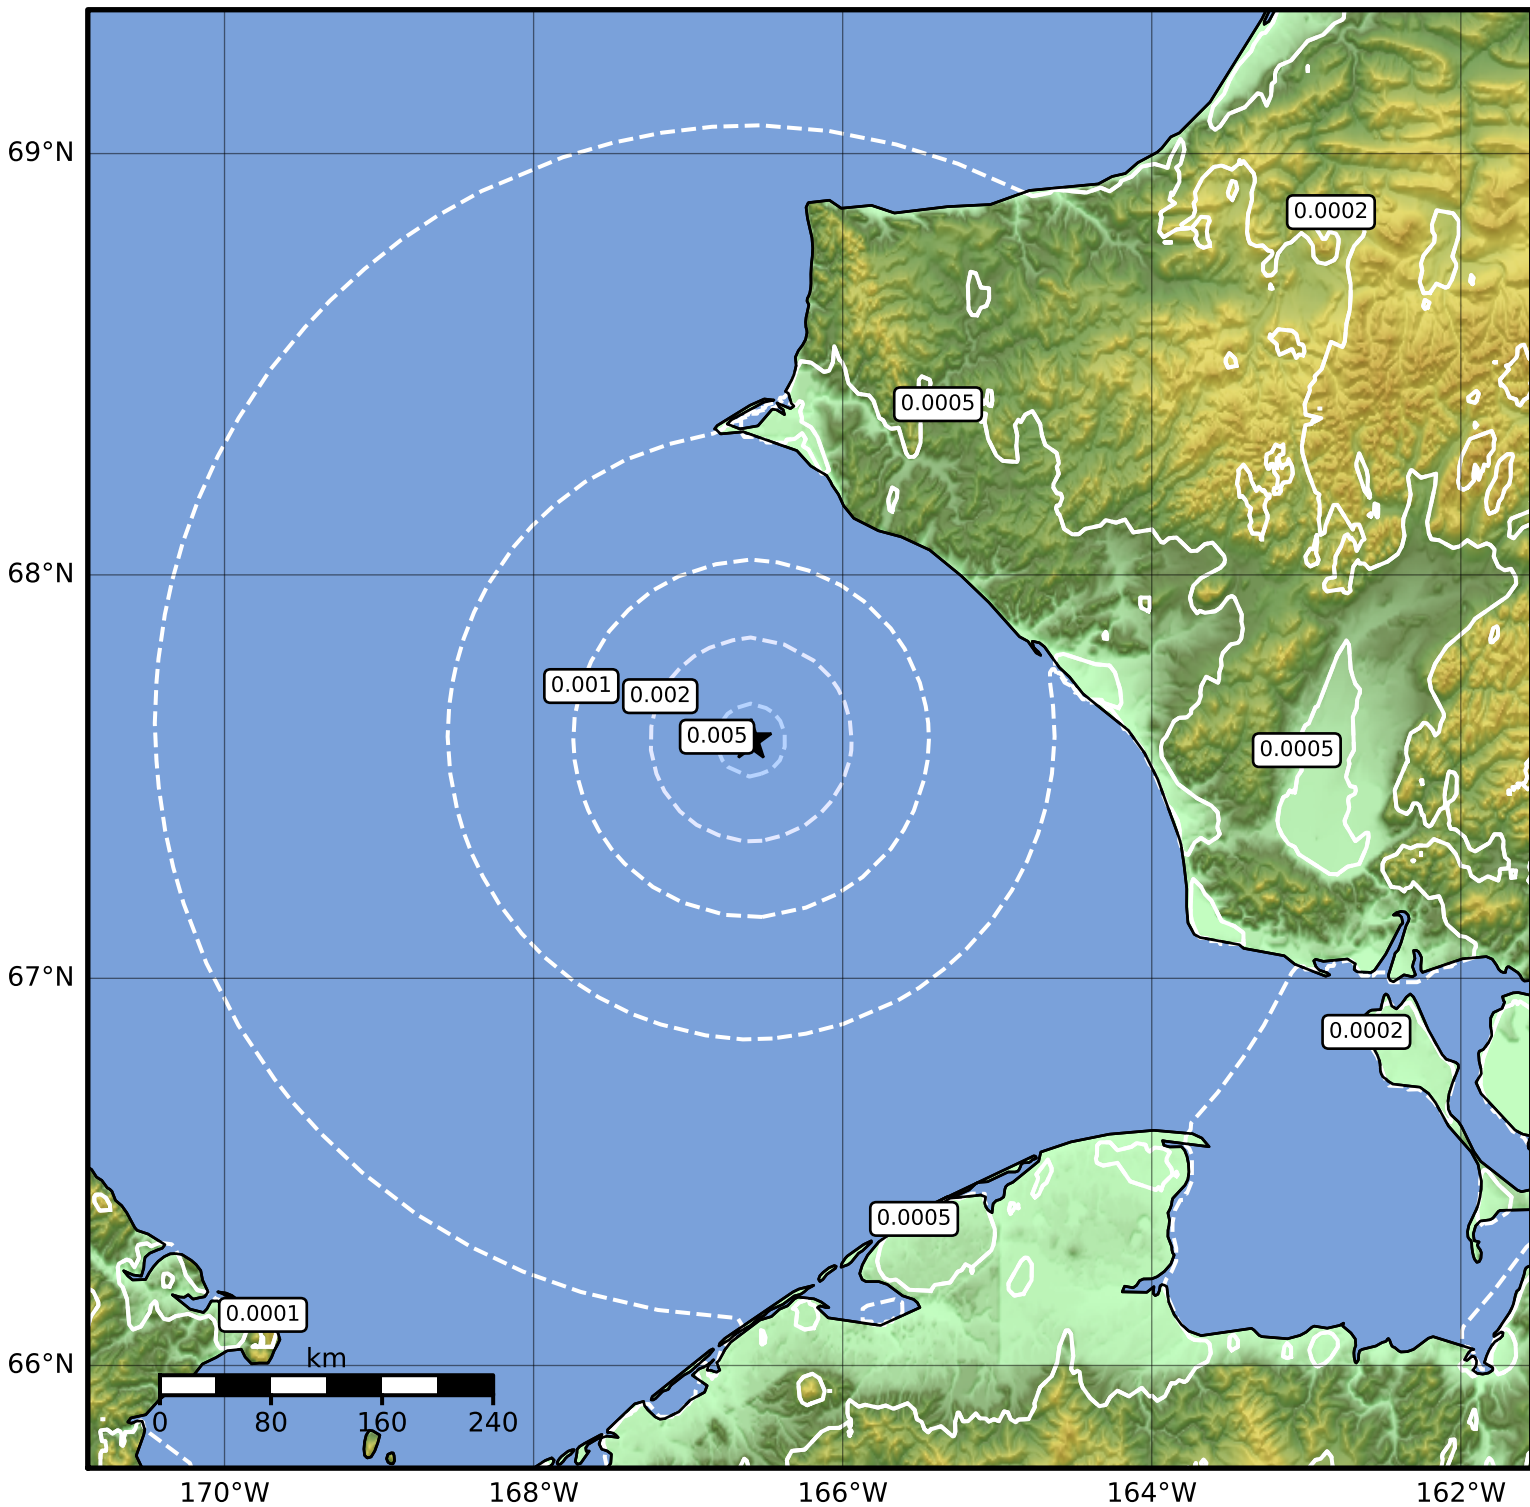

3.0 Second Peak Spectral Acceleration Map Alaska Earthquake Center
 ShakeMap: 83 km (52 miles) S of Point Hope
 Jan 07, 2023 05:48:13 UTC M3.7 N67.60 W166.59 Depth: 15.0km ID:ak023bo0wvb

Scale based on Worden et al. (2012)

△ Seismic Instrument ○ Reported Intensity

★ Epicenter

Version 1: Processed 2023-01-07T06:00:19Z