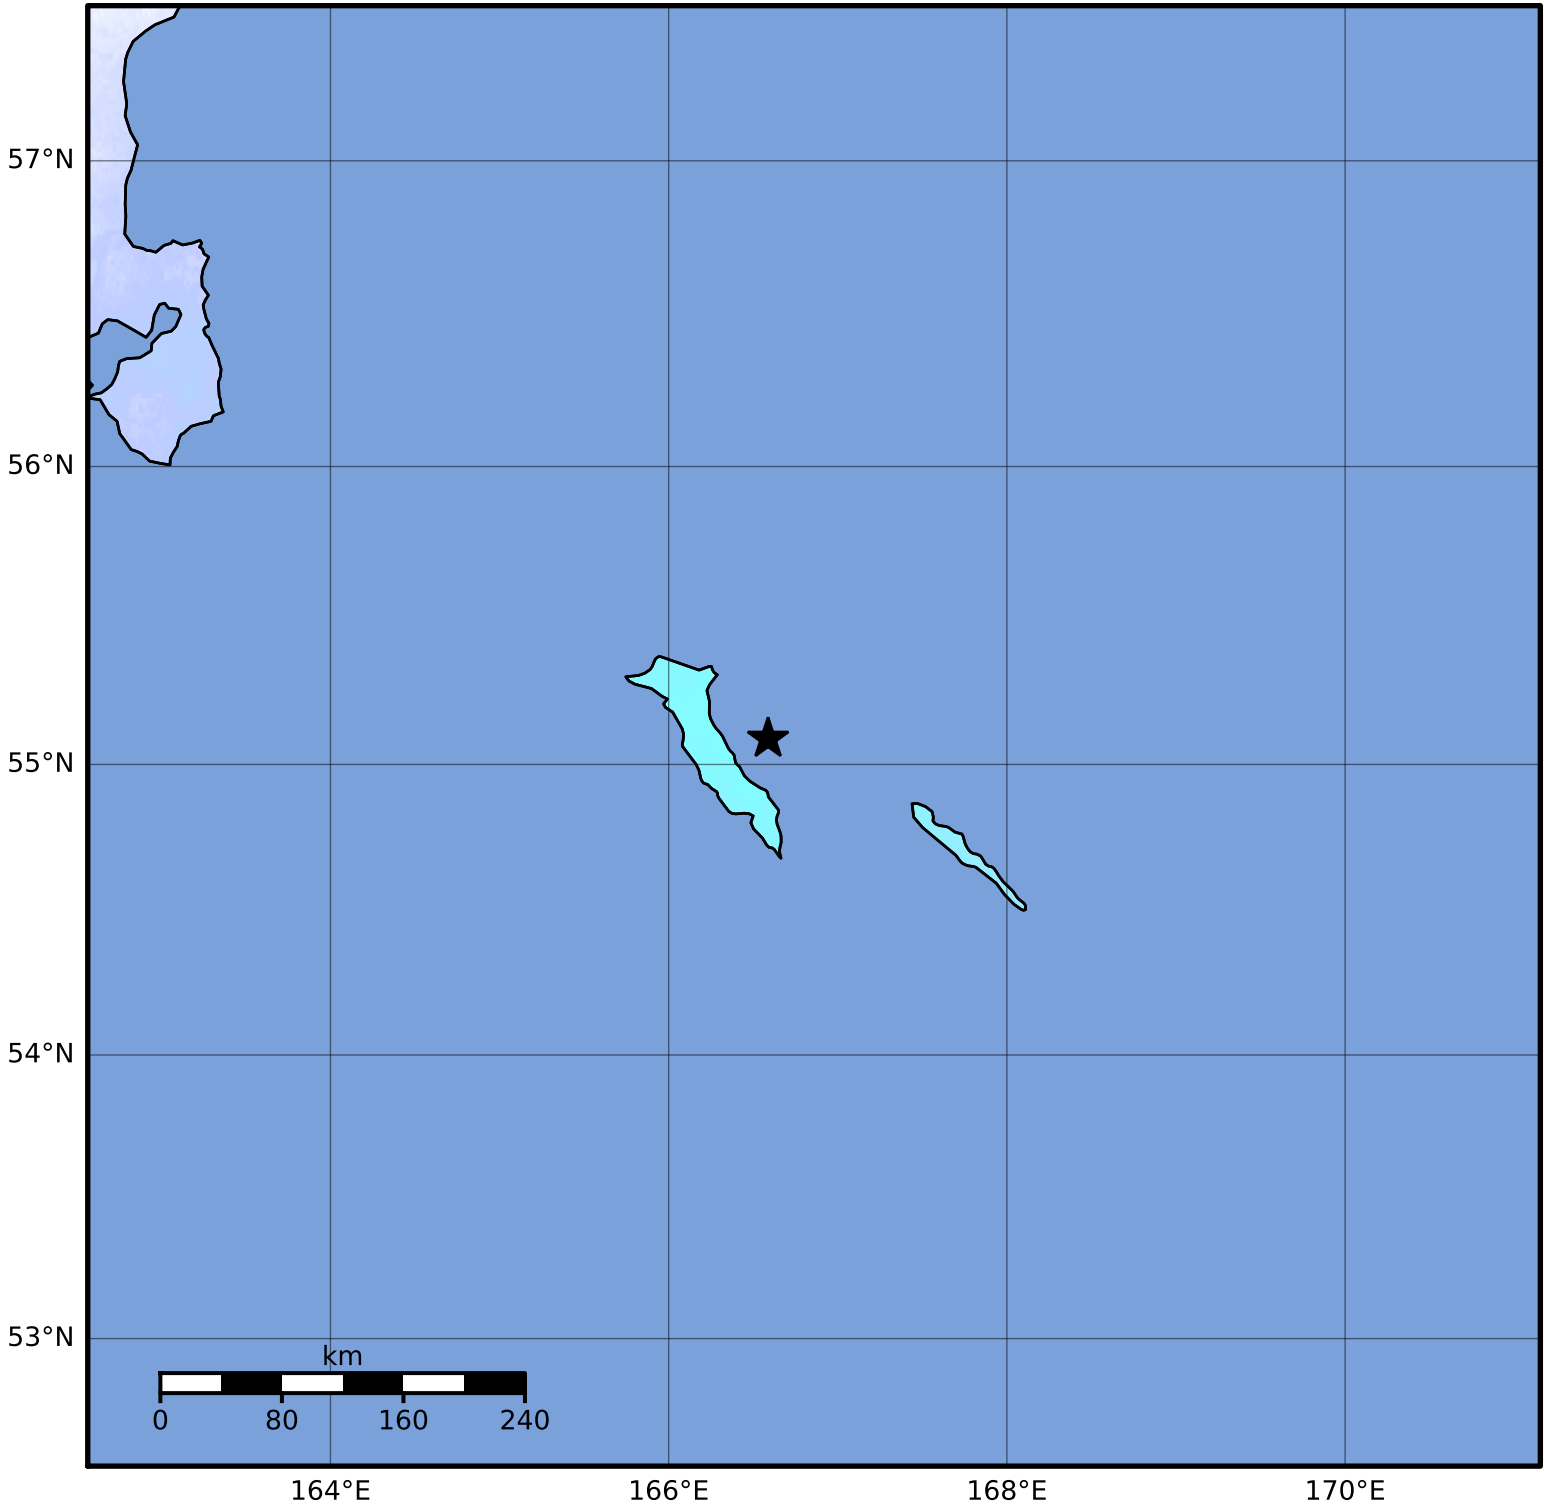

Macroseismic Intensity Map Alaska Earthquake Center
 ShakeMap: 48 km (30 miles) NE of Bering Is, Komandorsky
 Sep 11, 2023 22:51:11 UTC M5.3 N55.09 E166.59 Depth: 49.1km ID:ak023bofxbet

SHAKING	Not felt	Weak	Light	Moderate	Strong	Very strong	Severe	Violent	Extreme
DAMAGE	None	None	None	Very light	Light	Moderate	Moderate/heavy	Heavy	Very heavy
PGA(%g)	<0.0464	0.297	2.76	6.2	11.5	21.5	40.1	74.7	>139
PGV(cm/s)	<0.0215	0.135	1.41	4.65	9.64	20	41.4	85.8	>178
INTENSITY	I	II-III	IV	V	VI	VII	VIII	IX	X+

Scale based on Worden et al. (2012)

Version 1: Processed 2023-09-11T23:09:38Z

△ Seismic Instrument ○ Reported Intensity

★ Epicenter