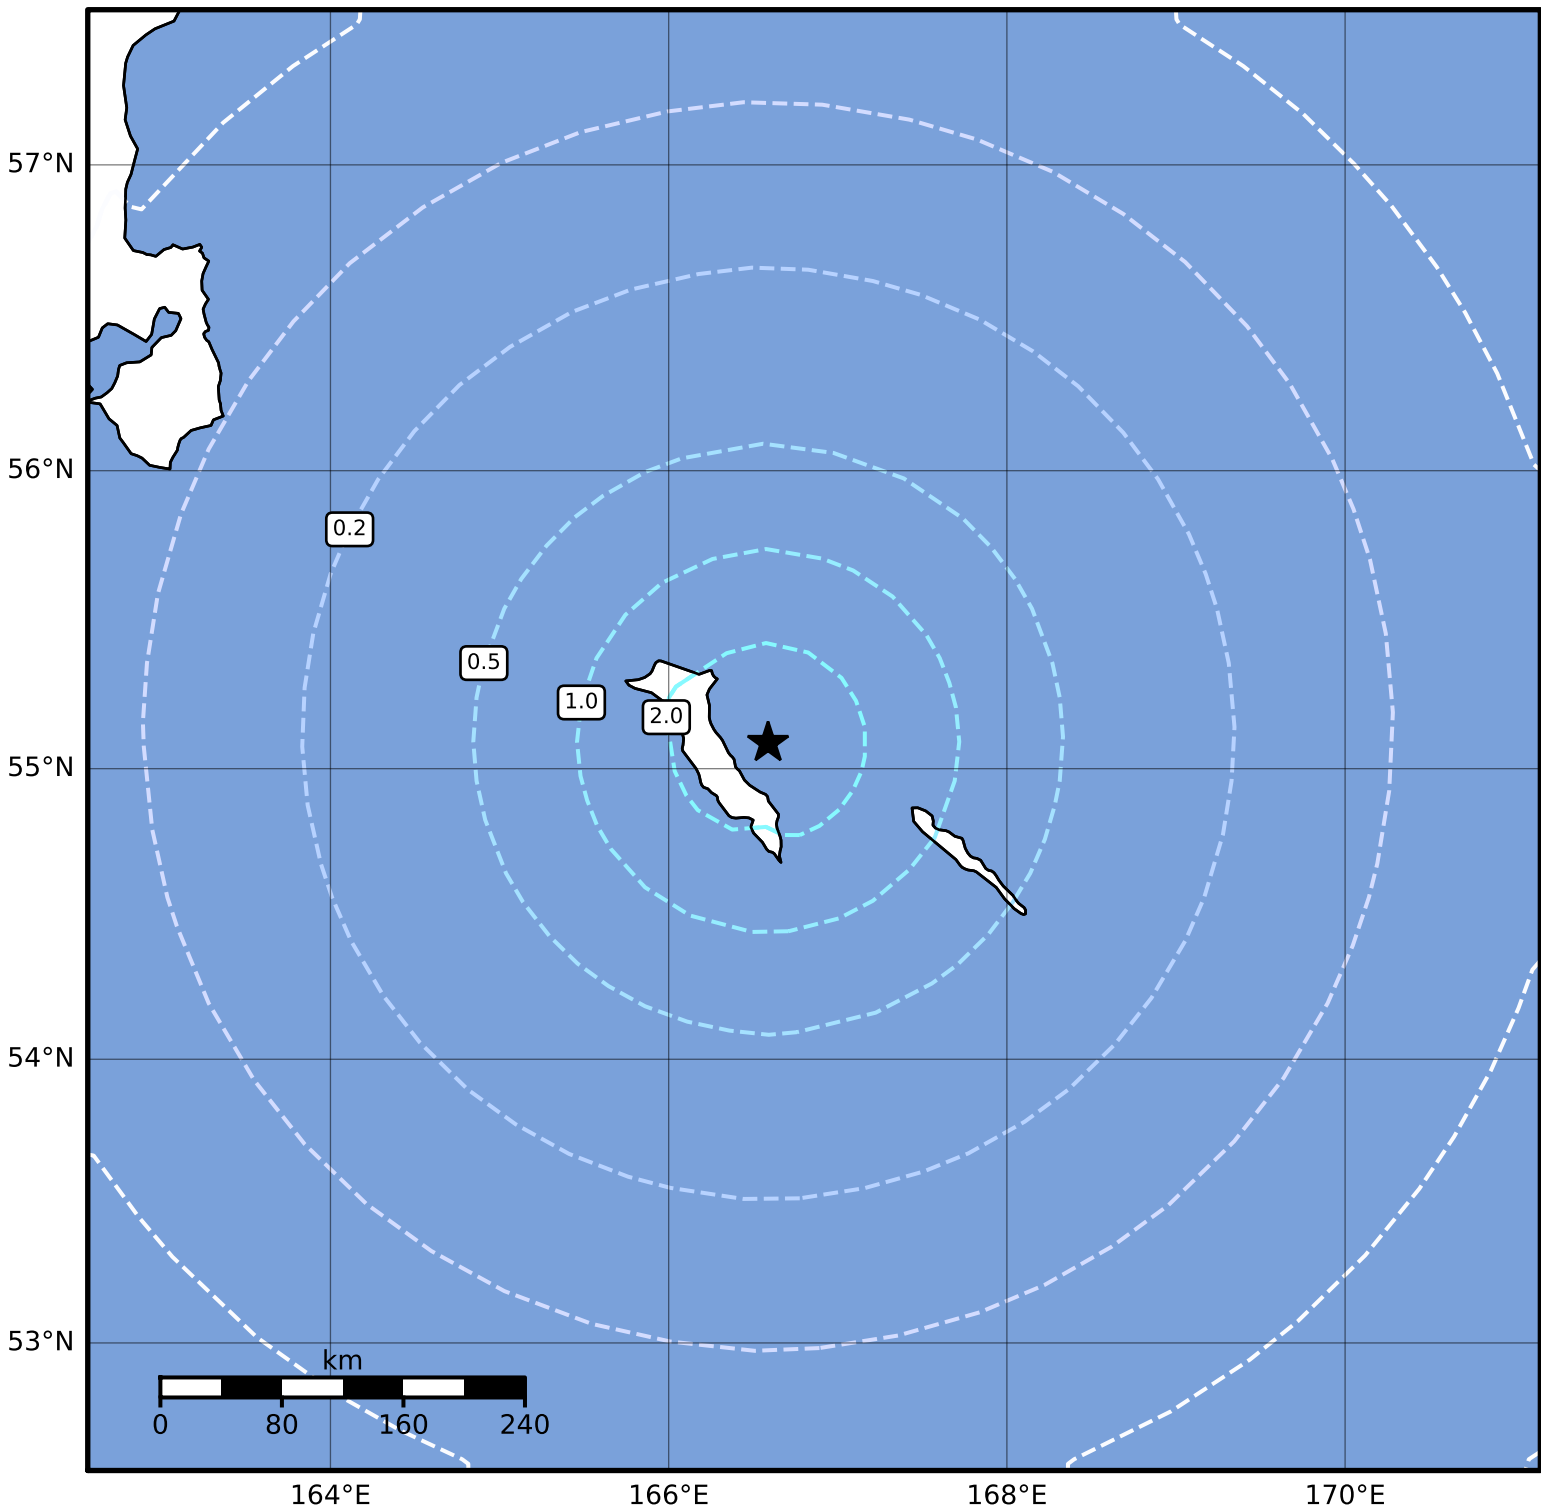

Peak Ground Acceleration Map Alaska Earthquake Center  
 ShakeMap: 48 km (30 miles) NE of Bering Is, Komandorsky  
 Sep 11, 2023 22:51:11 UTC M5.3 N55.09 E166.59 Depth: 49.1km ID:ak023bofxbet

PGA (%g)	0.1	0.2	0.5	1	2	5	10	20	50	100	200
----------	-----	-----	-----	---	---	---	----	----	----	-----	-----

Scale based on Worden et al. (2012)

Version 1: Processed 2023-09-11T23:09:38Z

△ Seismic Instrument ○ Reported Intensity

★ Epicenter