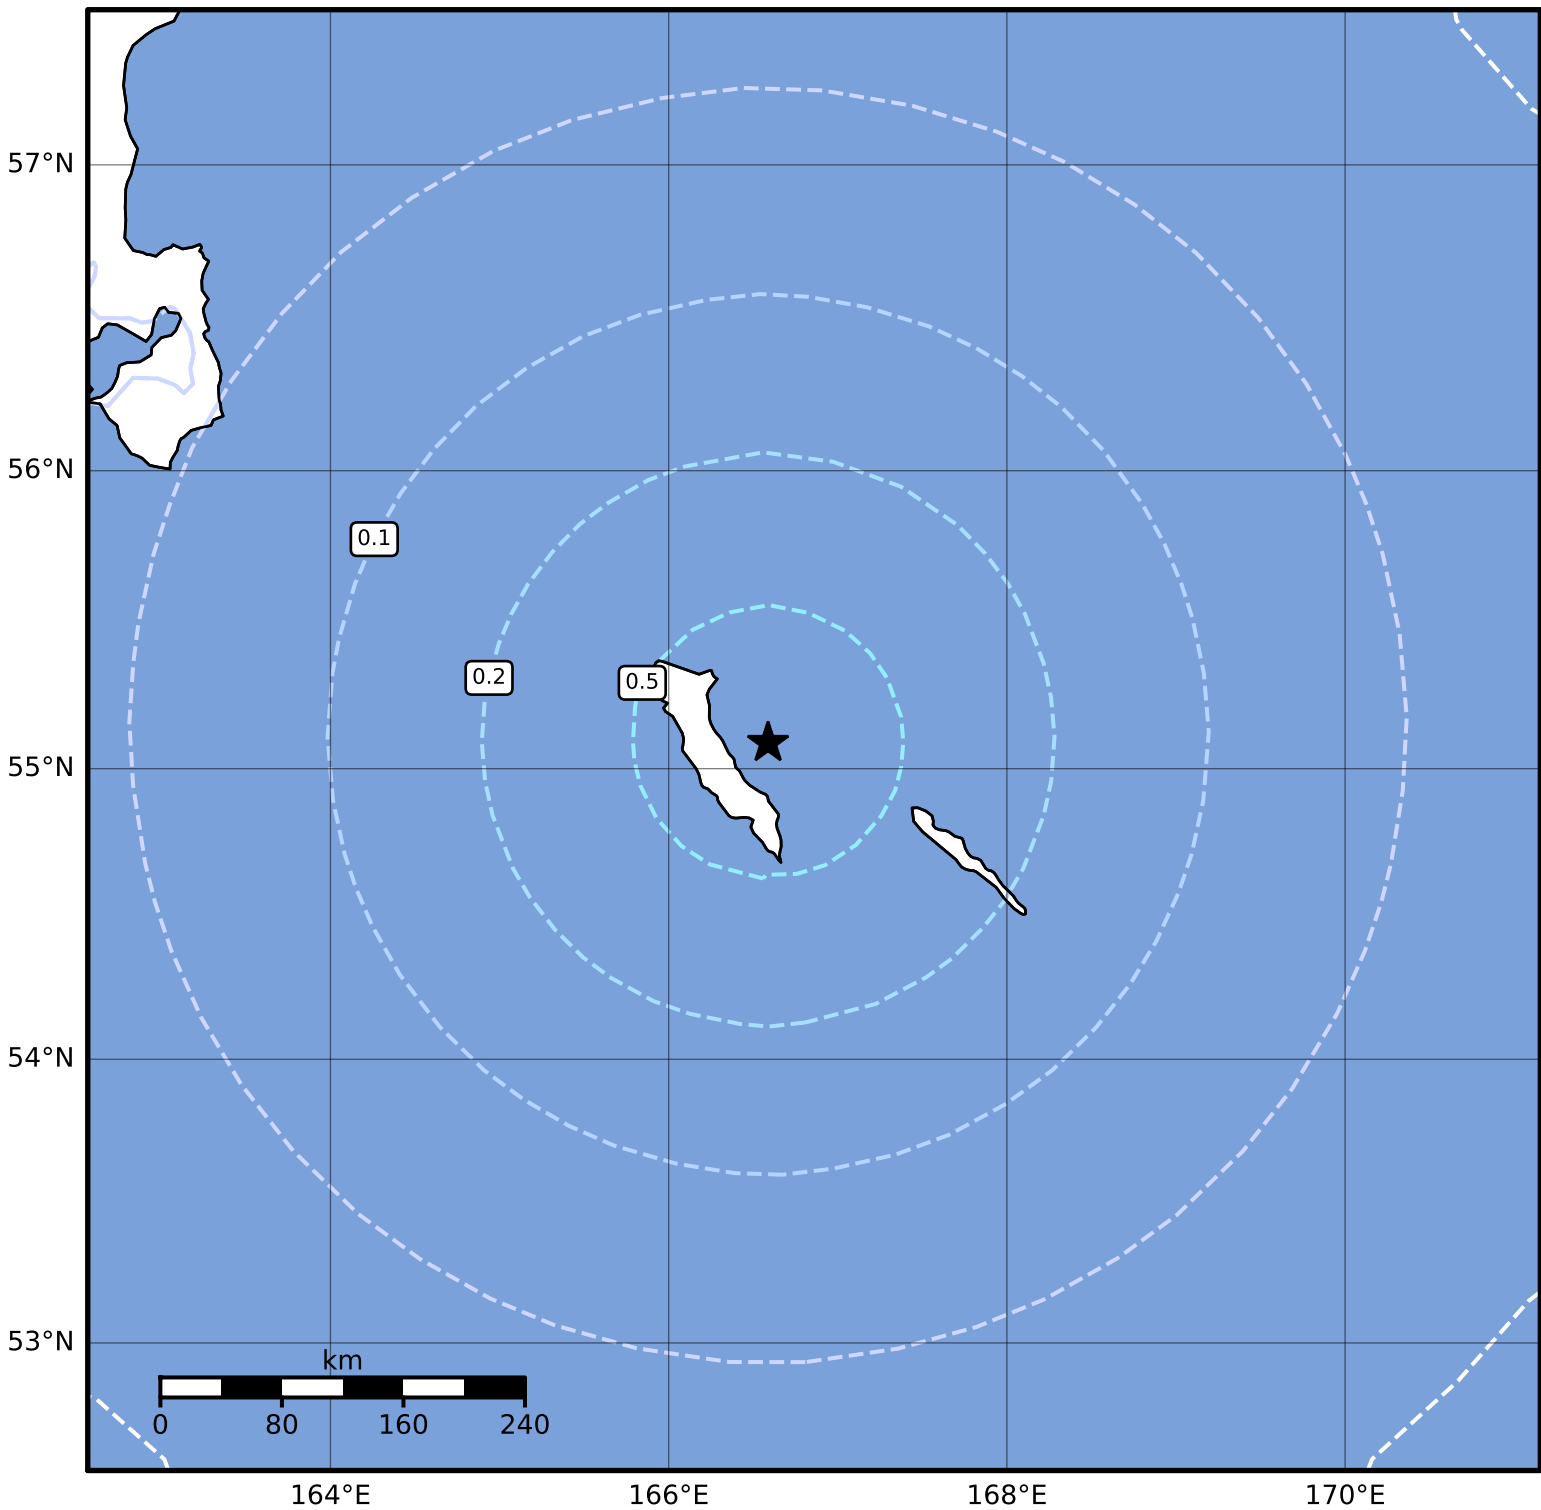

Peak Ground Velocity Map Alaska Earthquake Center
ShakeMap: 48 km (30 miles) NE of Bering Is, Komandorsky
Sep 11, 2023 22:51:11 UTC M5.3 N55.09 E166.59 Depth: 49.1km ID:ak023bofxbet

Scale based on Worden et al. (2012)

Version 1: Processed 2023-09-11T23:09:38Z

△ Seismic Instrument ○ Reported Intensity

★ Epicenter