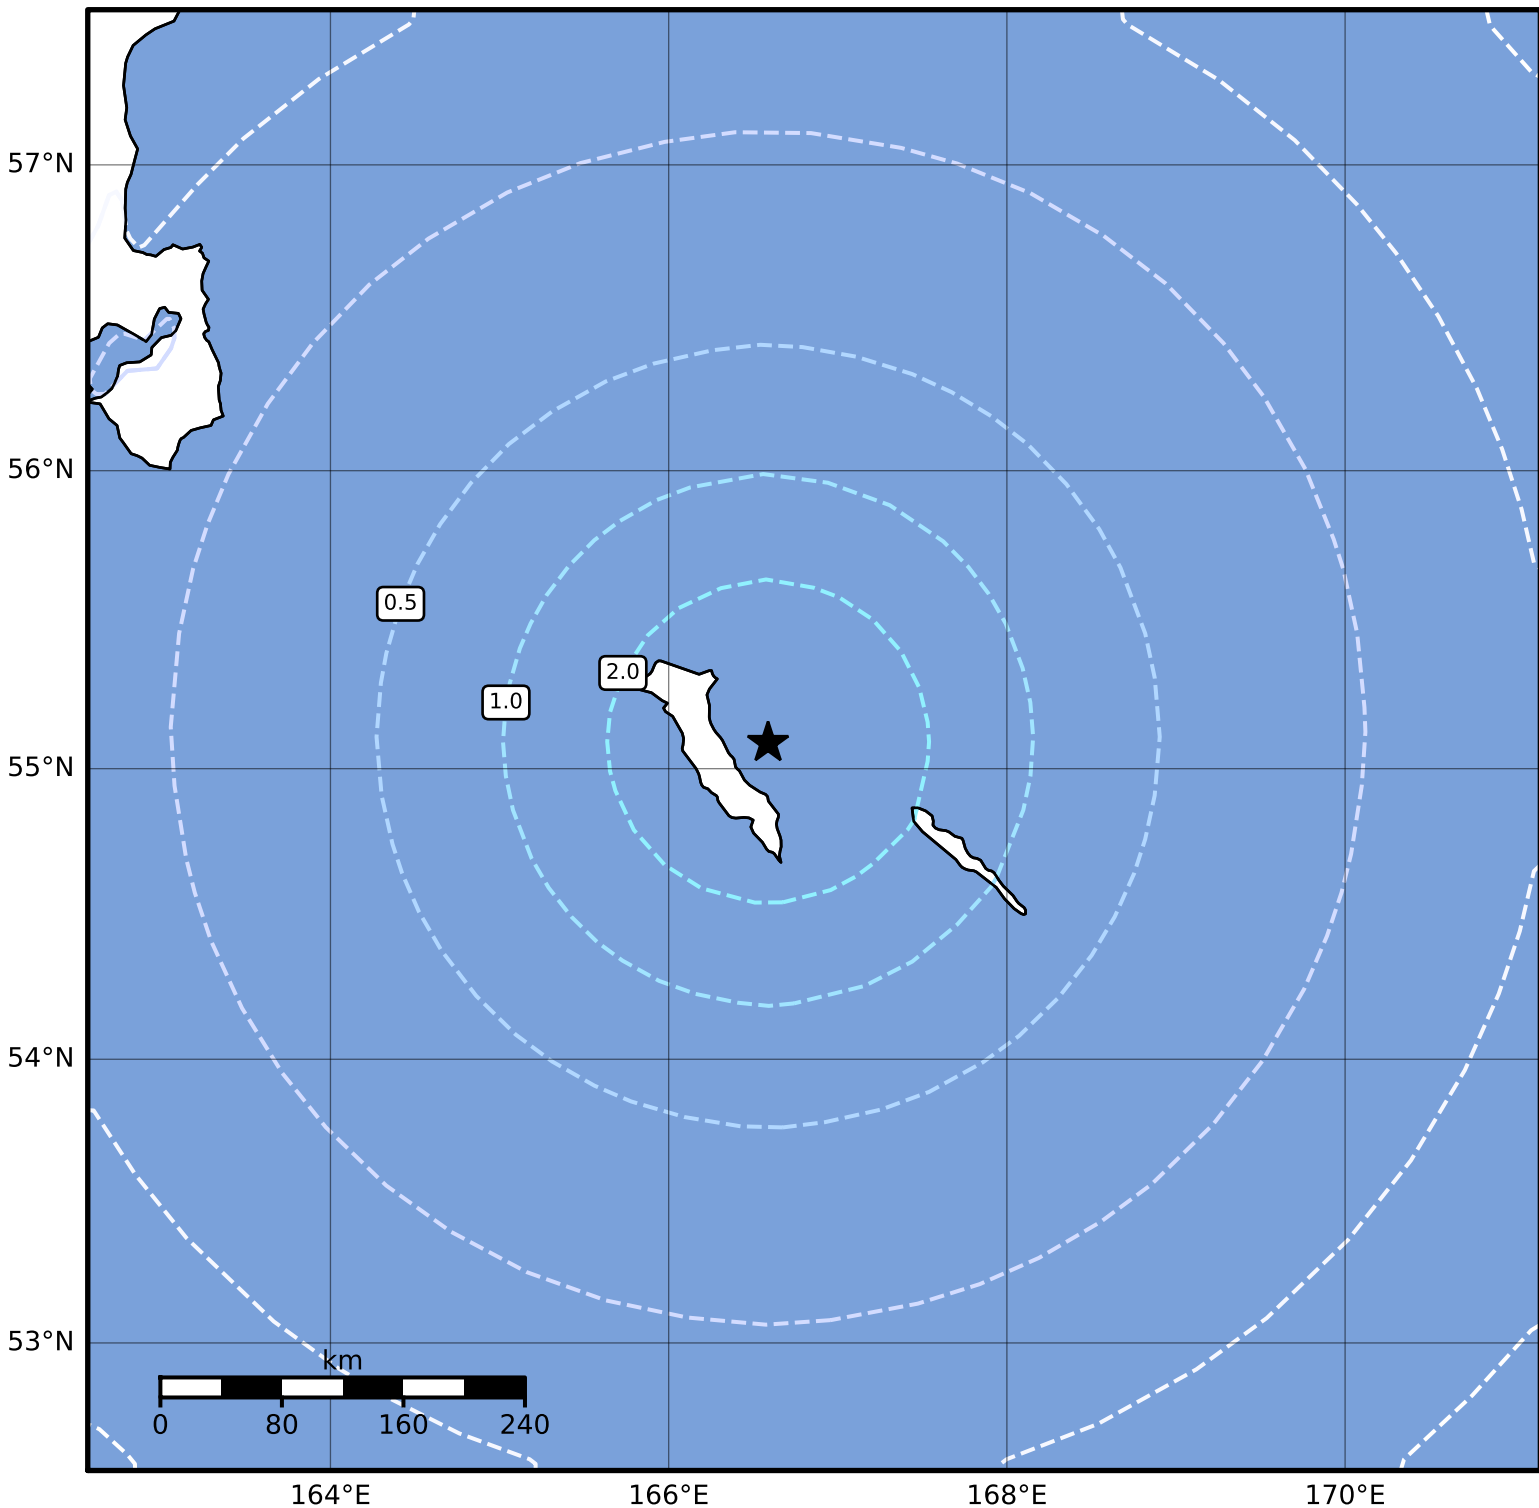

0.3 Second Peak Spectral Acceleration Map Alaska Earthquake Center  
 ShakeMap: 48 km (30 miles) NE of Bering Is, Komandorsky  
 Sep 11, 2023 22:51:11 UTC M5.3 N55.09 E166.59 Depth: 49.1km ID:ak023bofxbet

SA(0.3) (%g)	0.1	0.2	0.5	1	2	5	10	20	50	100	200
--------------	-----	-----	-----	---	---	---	----	----	----	-----	-----

Scale based on Worden et al. (2012)

Version 1: Processed 2023-09-11T23:09:38Z

△ Seismic Instrument ○ Reported Intensity

★ Epicenter