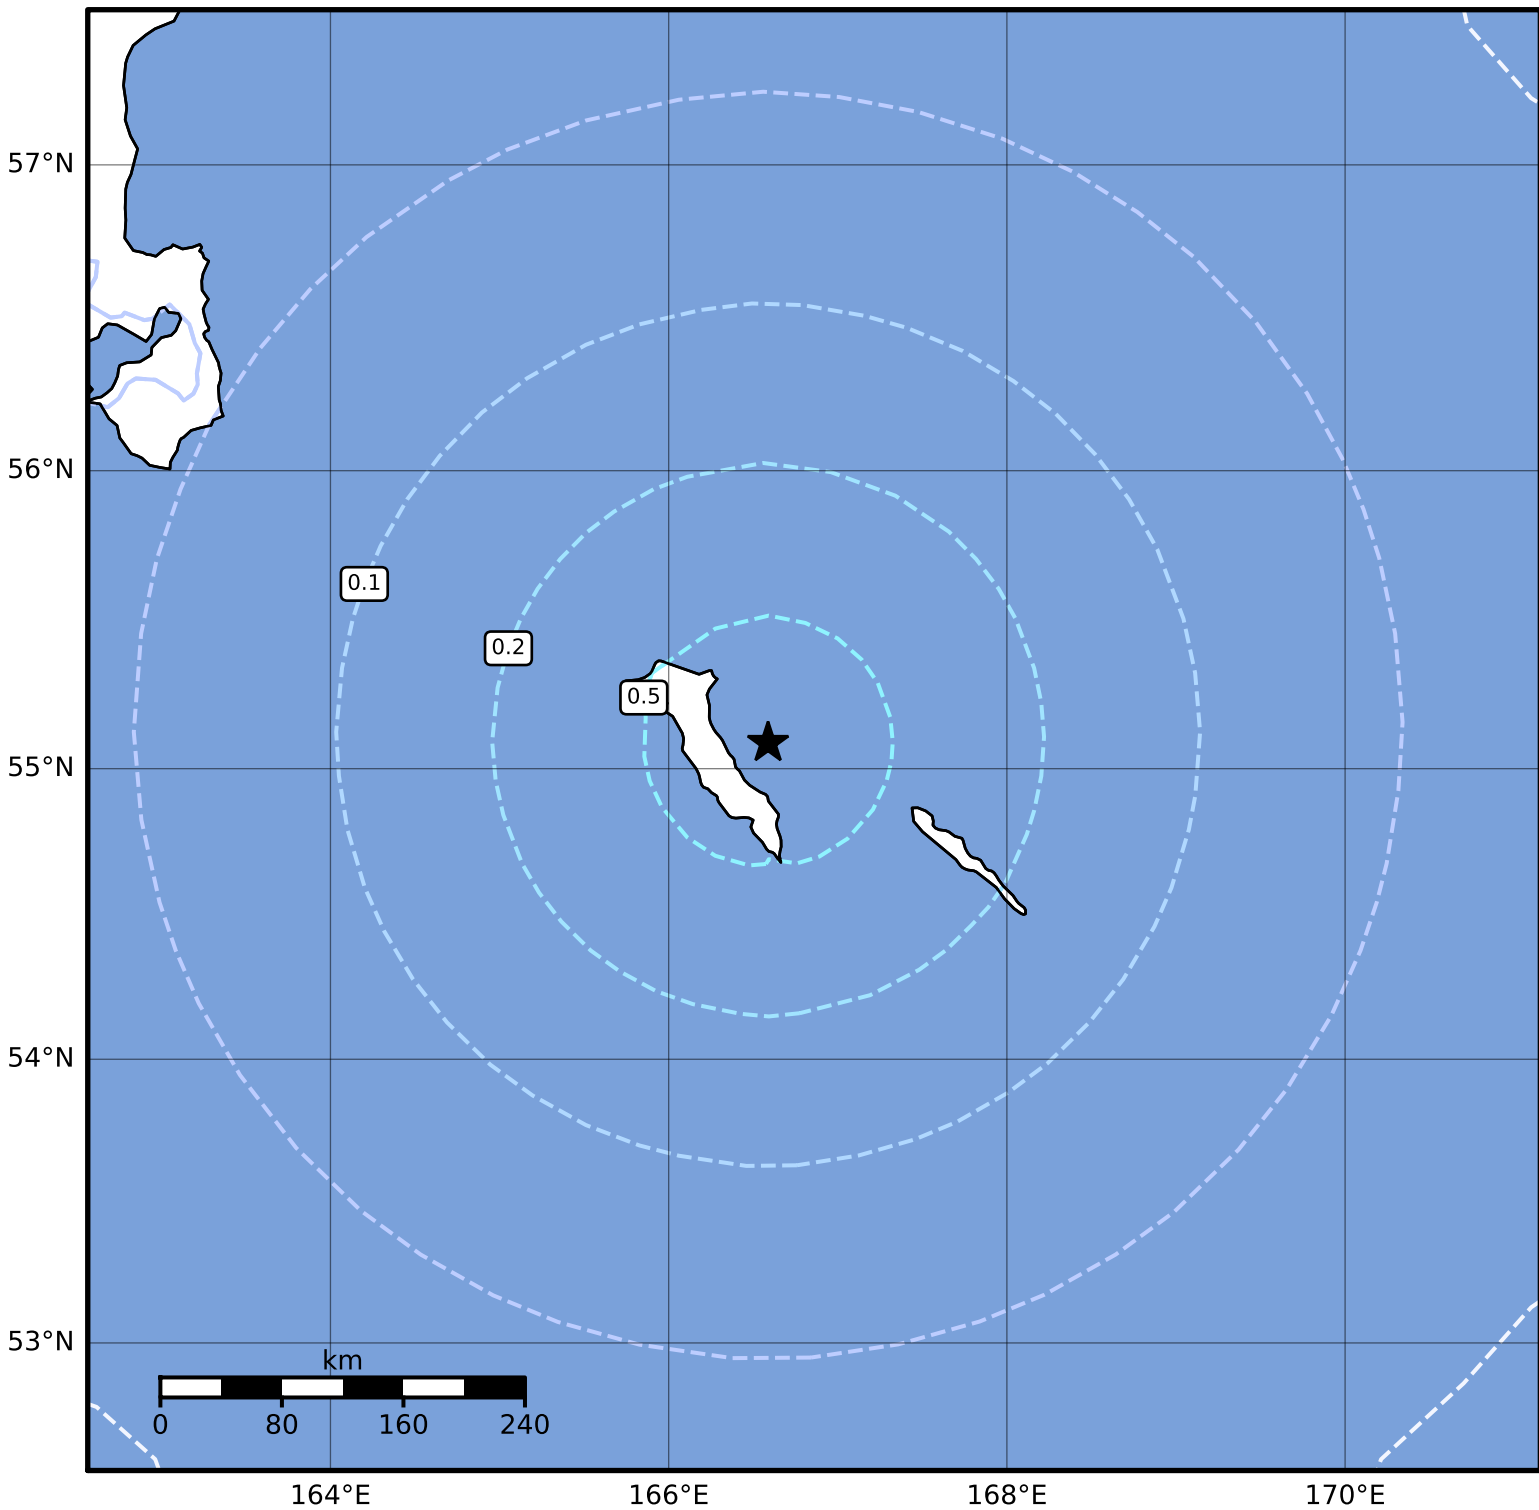

1.0 Second Peak Spectral Acceleration Map Alaska Earthquake Center
ShakeMap: 48 km (30 miles) NE of Bering Is, Komandorsky
Sep 11, 2023 22:51:11 UTC M5.3 N55.09 E166.59 Depth: 49.1km ID:ak023bofbxet

SA(1.0) (%g)	0.1	0.2	0.5	1	2	5	10	20	50	100	200
--------------	-----	-----	-----	---	---	---	----	----	----	-----	-----

Scale based on Worden et al. (2012)

Version 1: Processed 2023-09-11T23:09:38Z

△ Seismic Instrument ○ Reported Intensity

★ Epicenter