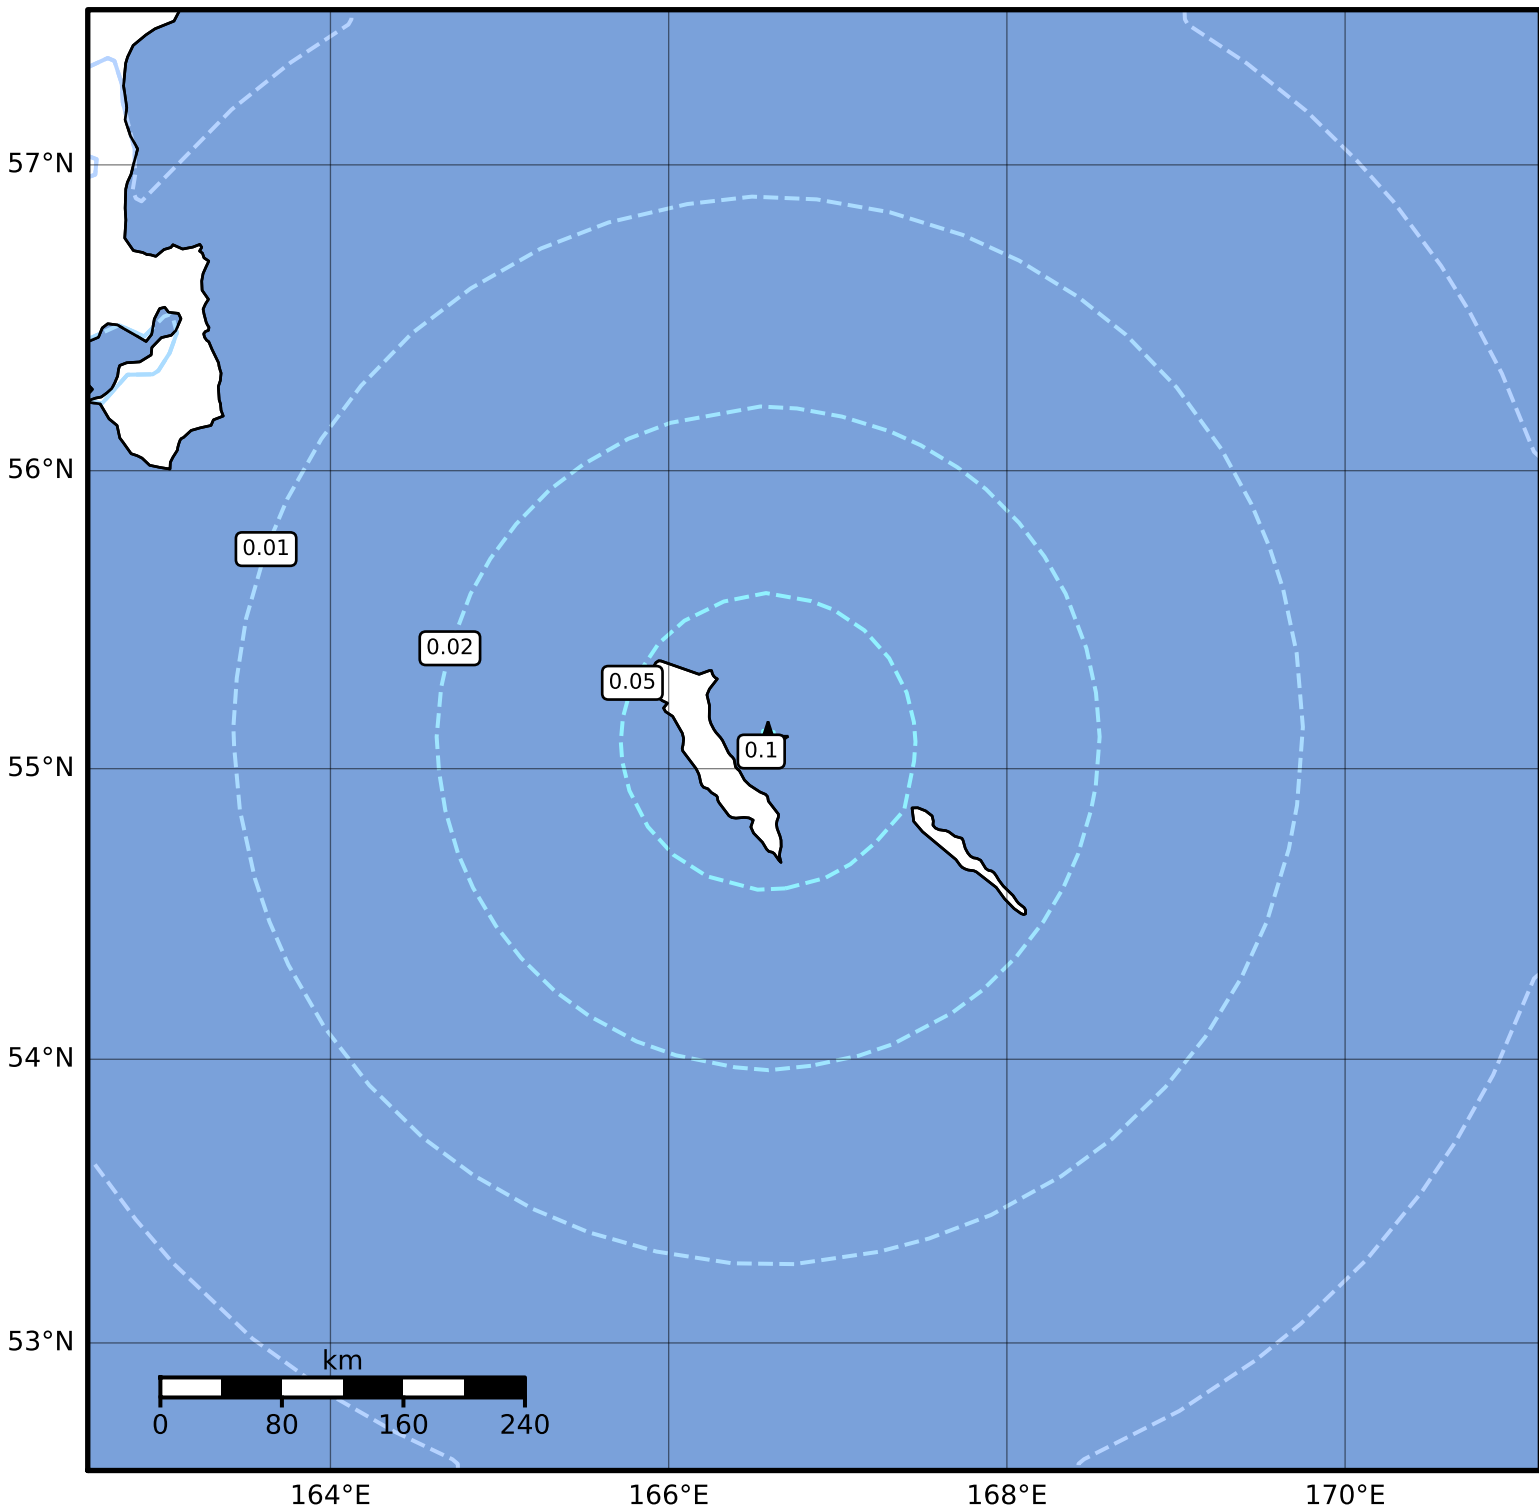

3.0 Second Peak Spectral Acceleration Map Alaska Earthquake Center
ShakeMap: 48 km (30 miles) NE of Bering Is, Komandorsky
Sep 11, 2023 22:51:11 UTC M5.3 N55.09 E166.59 Depth: 49.1km ID:ak023bofxbet

SA(3.0) (%g)	0.1	0.2	0.5	1	2	5	10	20	50
--------------	-----	-----	-----	---	---	---	----	----	----

Scale based on Worden et al. (2012)

Version 1: Processed 2023-09-11T23:09:38Z

△ Seismic Instrument ○ Reported Intensity

★ Epicenter