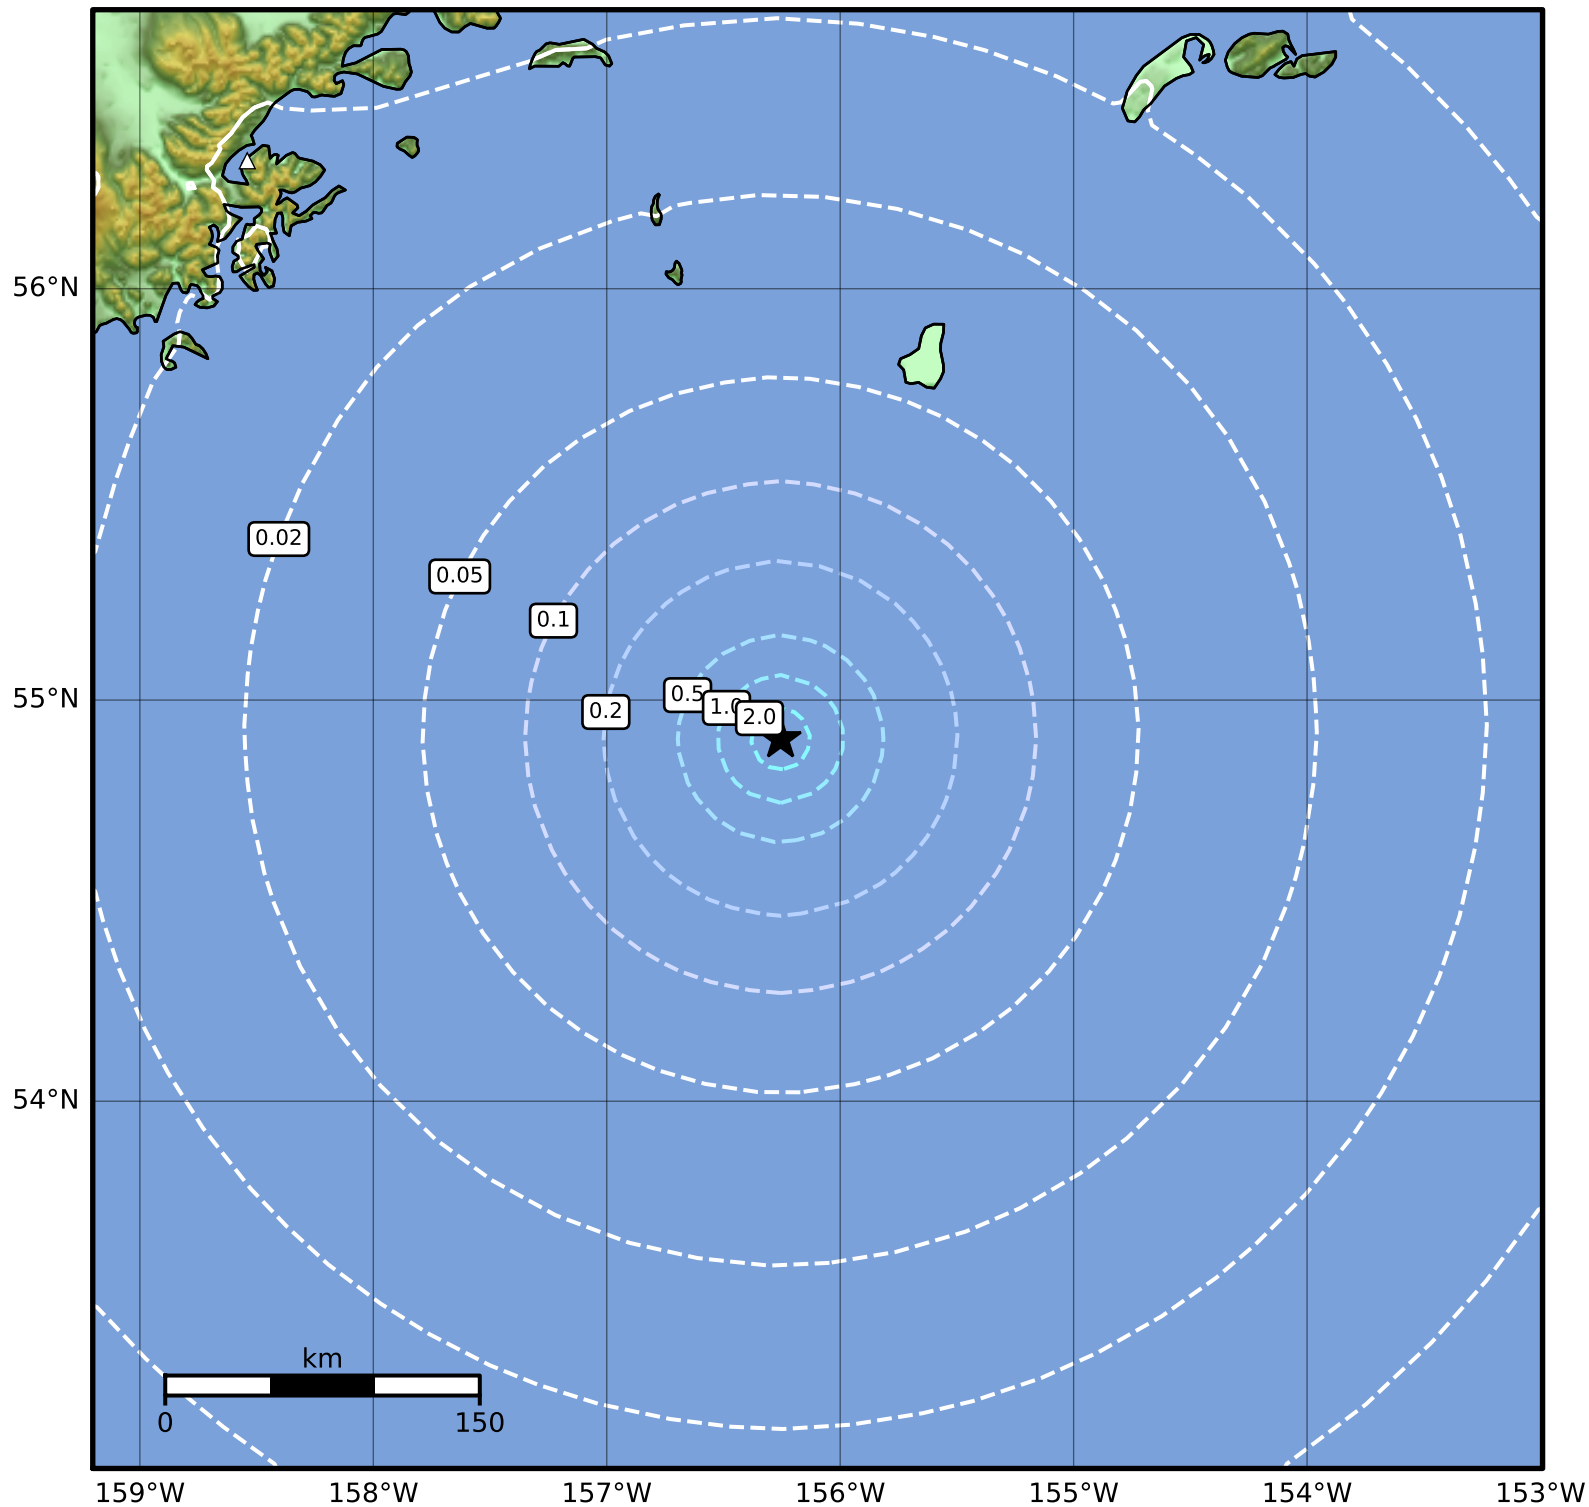

Peak Ground Acceleration Map Alaska Earthquake Center
ShakeMap: 205 km (127 miles) SE of Chignik
Sep 12, 2023 05:23:14 UTC M4.2 N54.90 W156.26 Depth: 11.7km ID:ak023bpt5ml3

PGA (%g)	0.1	0.2	0.5	1	2	5	10	20	50	100	200
----------	-----	-----	-----	---	---	---	----	----	----	-----	-----

Scale based on Worden et al. (2012)

Version 2: Processed 2023-09-12T12:45:26Z

△ Seismic Instrument ○ Reported Intensity

★ Epicenter