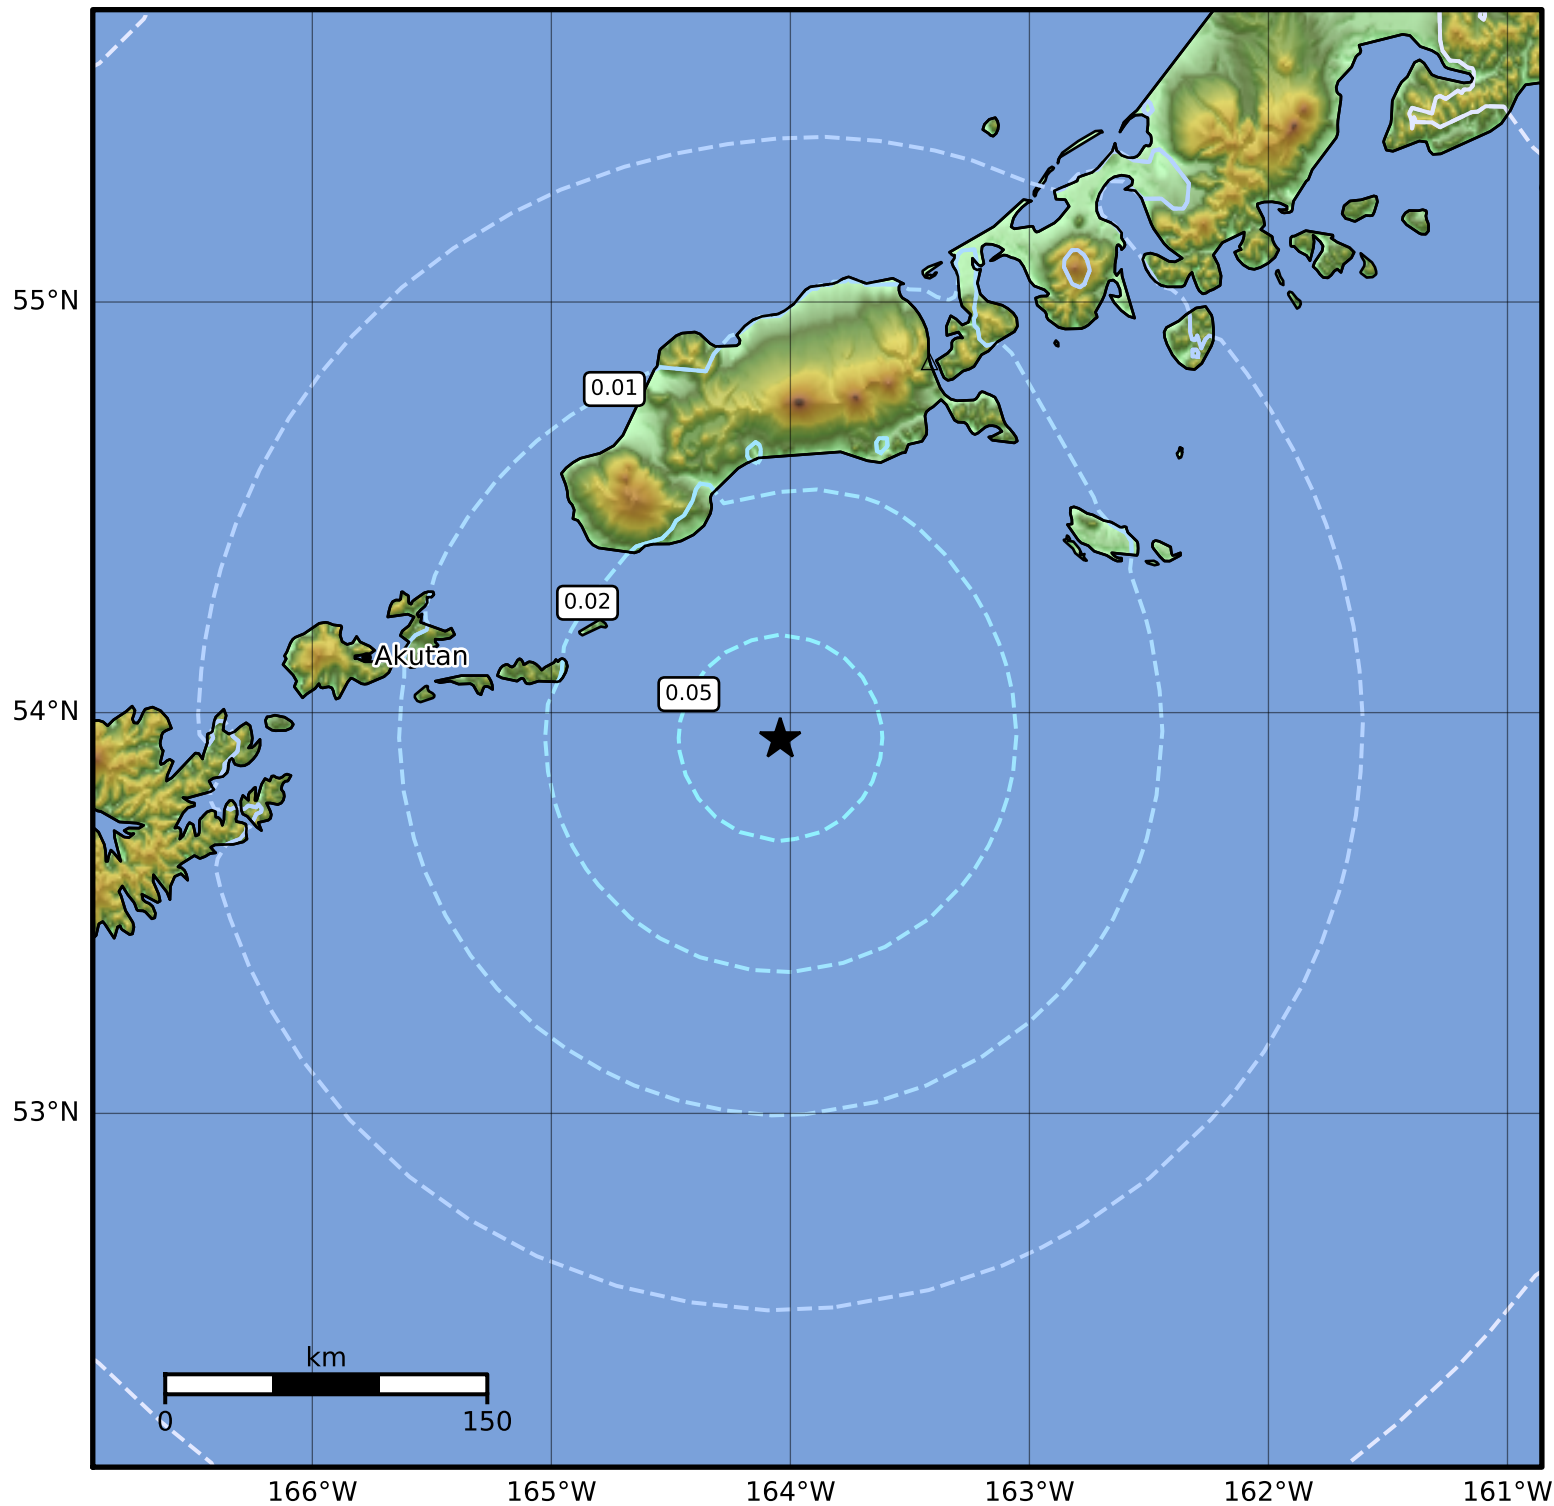

3.0 Second Peak Spectral Acceleration Map Alaska Earthquake Center
ShakeMap: 110 km (68 miles) SSW of False Pass
Sep 12, 2023 21:48:56 UTC M4.8 N53.93 W164.04 Depth: 25.9km ID:ak023bq2u0fg

Scale based on Worden et al. (2012)

△ Seismic Instrument ○ Reported Intensity

★ Epicenter

Version 2: Processed 2023-09-12T23:52:56Z