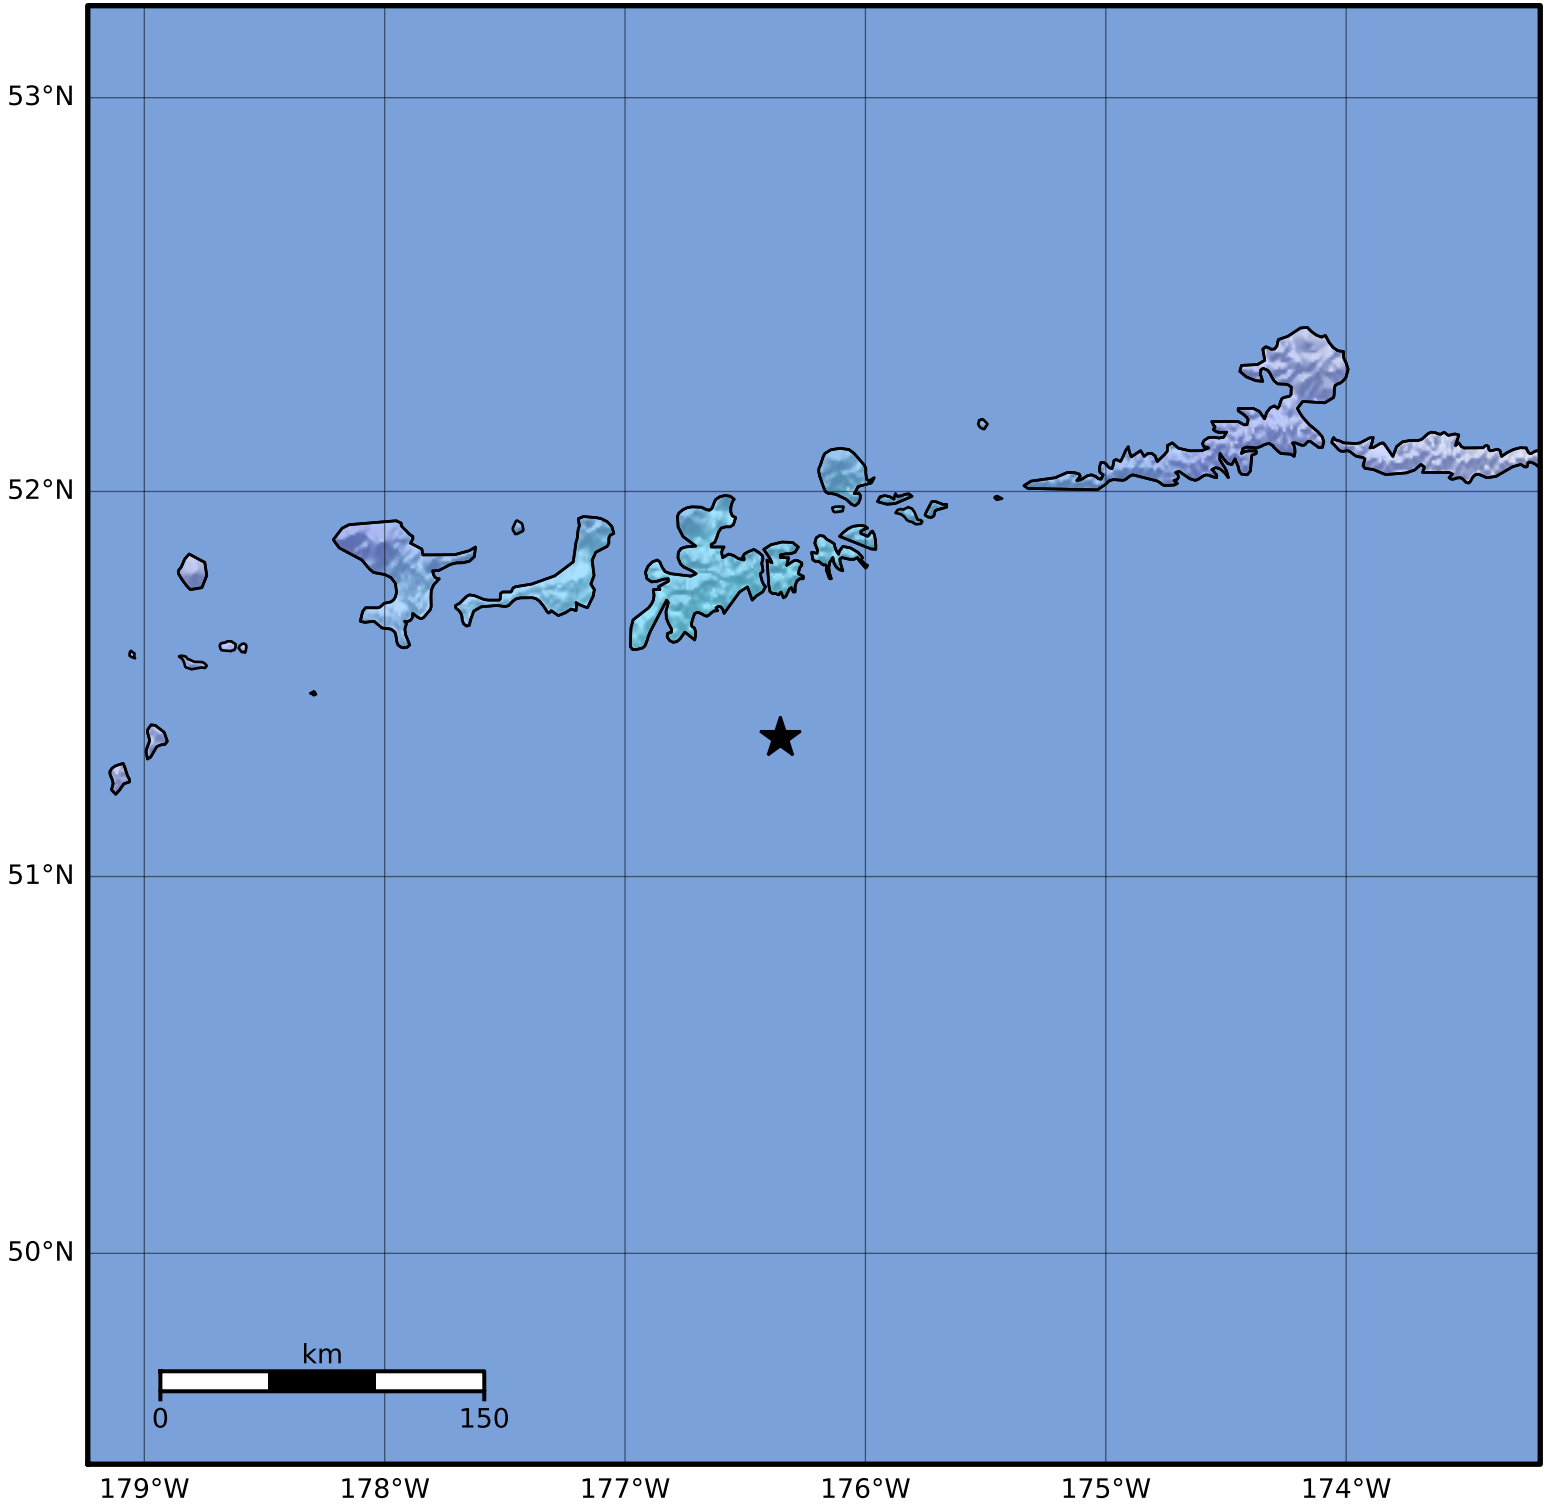

Macroseismic Intensity Map Alaska Earthquake Center
 ShakeMap: 61 km (38 miles) SSE of Adak
 Sep 12, 2023 23:17:35 UTC M5.0 N51.36 W176.35 Depth: 29.1km ID:ak023bq3u6t7

SHAKING	Not felt	Weak	Light	Moderate	Strong	Very strong	Severe	Violent	Extreme
DAMAGE	None	None	None	Very light	Light	Moderate	Moderate/heavy	Heavy	Very heavy
PGA(%g)	<0.0464	0.297	2.76	6.2	11.5	21.5	40.1	74.7	>139
PGV(cm/s)	<0.0215	0.135	1.41	4.65	9.64	20	41.4	85.8	>178
INTENSITY	I	II-III	IV	V	VI	VII	VIII	IX	X+

Scale based on Worden et al. (2012)

Version 4: Processed 2023-09-12T23:42:17Z

△ Seismic Instrument ○ Reported Intensity

★ Epicenter