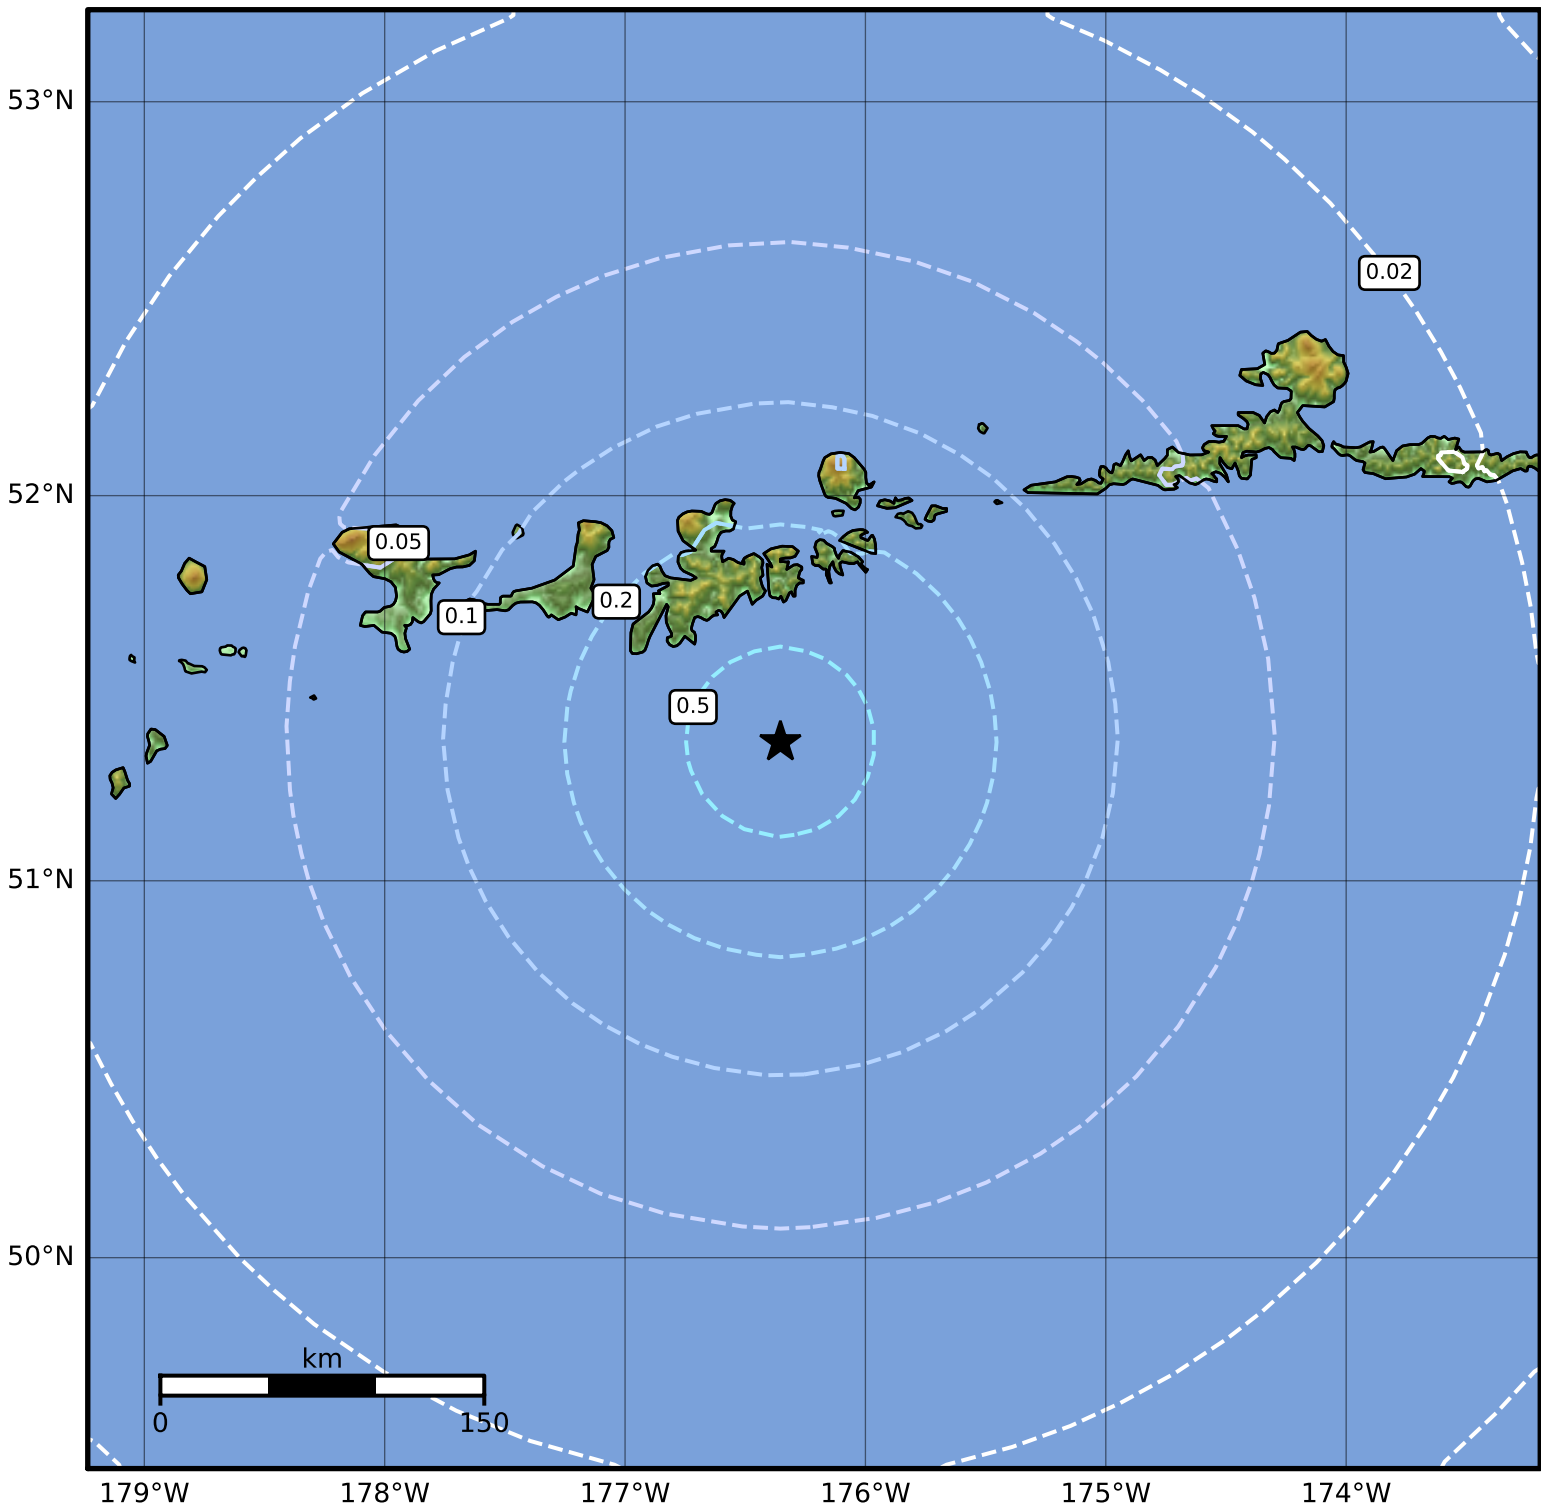

Peak Ground Velocity Map Alaska Earthquake Center
 ShakeMap: 61 km (38 miles) SSE of Adak
 Sep 12, 2023 23:17:35 UTC M5.0 N51.36 W176.35 Depth: 29.1km ID:ak023bq3u6t7

Scale based on Worden et al. (2012)

Version 4: Processed 2023-09-12T23:42:17Z

△ Seismic Instrument ○ Reported Intensity

★ Epicenter