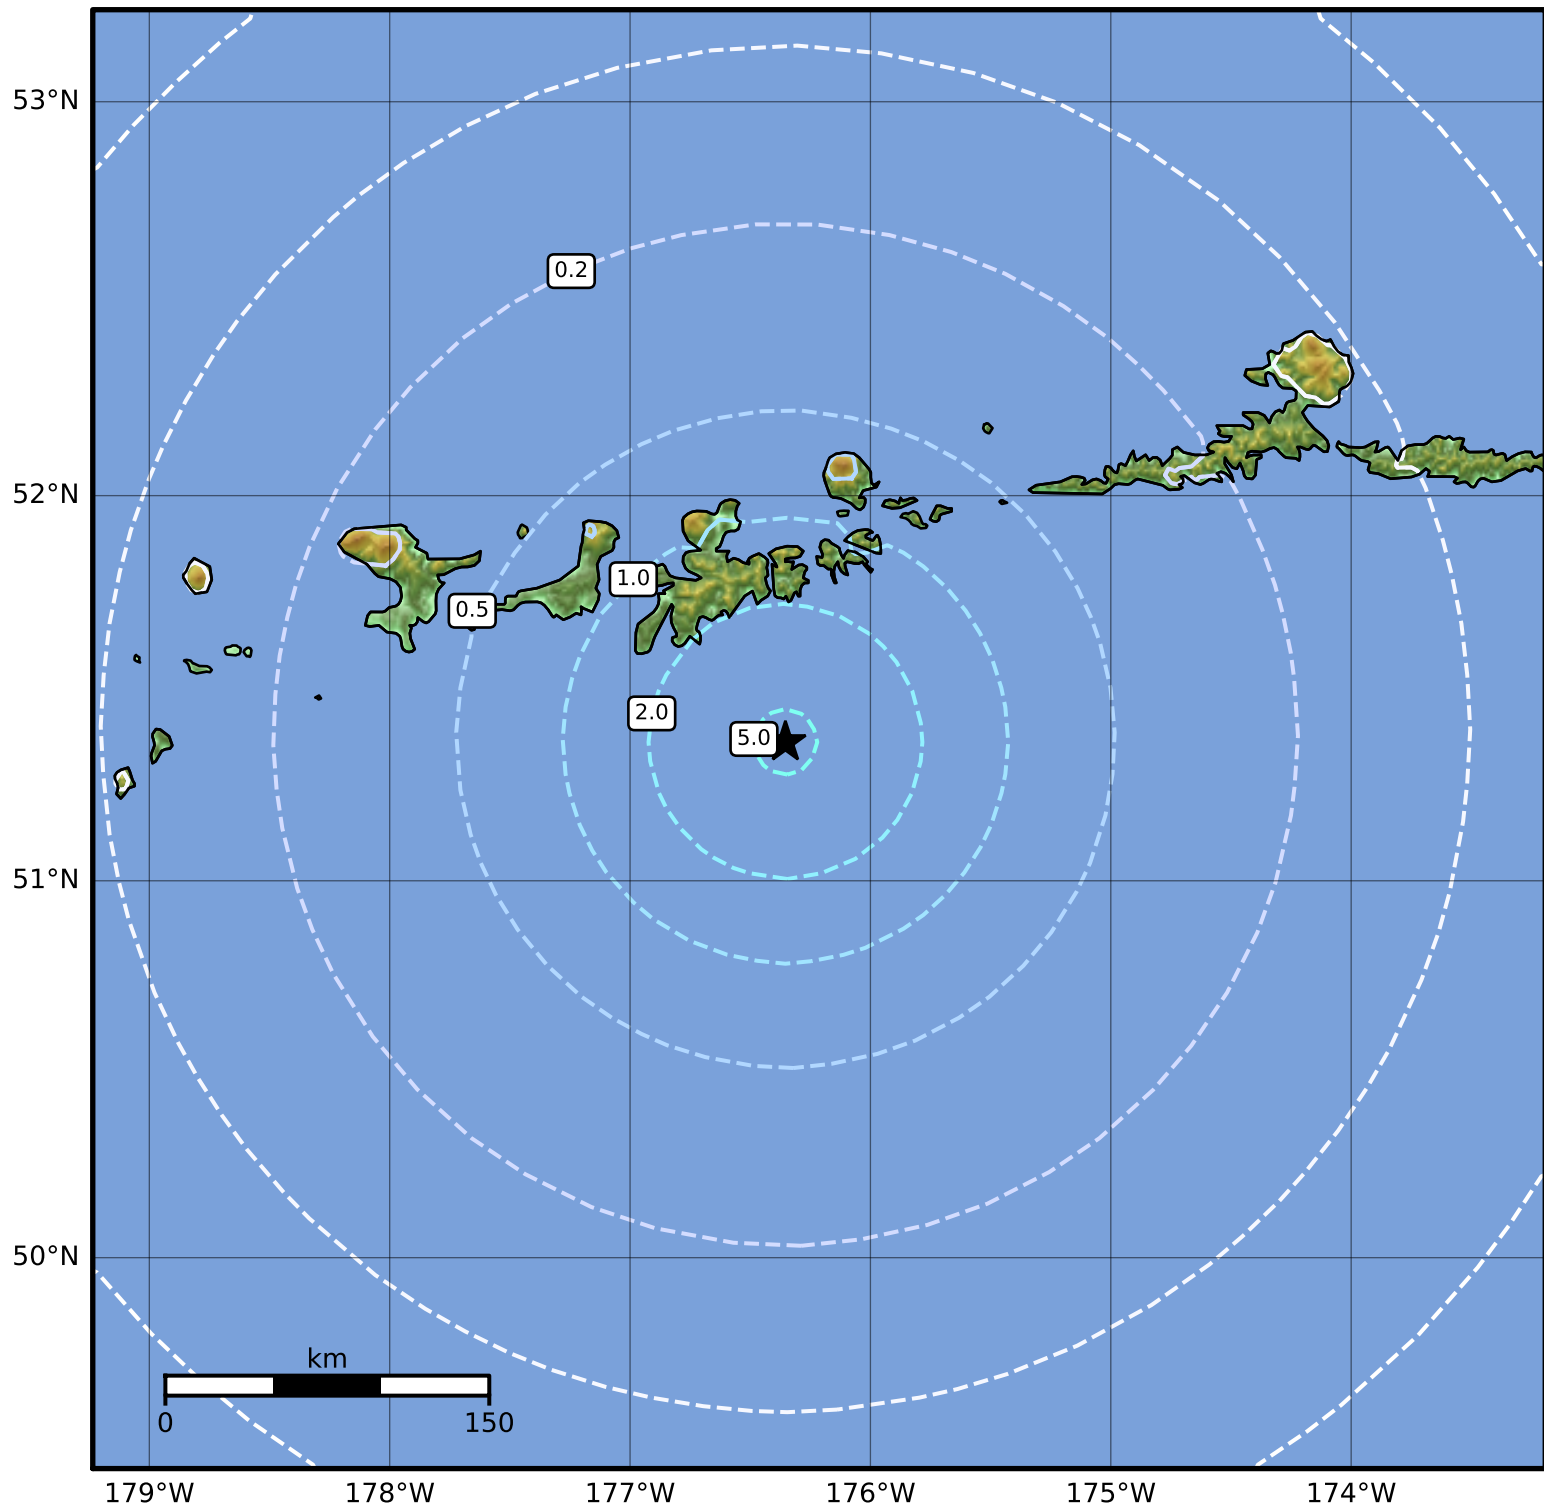

0.3 Second Peak Spectral Acceleration Map Alaska Earthquake Center
 ShakeMap: 61 km (38 miles) SSE of Adak
 Sep 12, 2023 23:17:35 UTC M5.0 N51.36 W176.35 Depth: 29.1km ID:ak023bq3u6t7

SA(0.3) (%g)	0.1	0.2	0.5	1	2	5	10	20	50	100	200
--------------	-----	-----	-----	---	---	---	----	----	----	-----	-----

Scale based on Worden et al. (2012)

Version 4: Processed 2023-09-12T23:42:17Z

△ Seismic Instrument ○ Reported Intensity

★ Epicenter