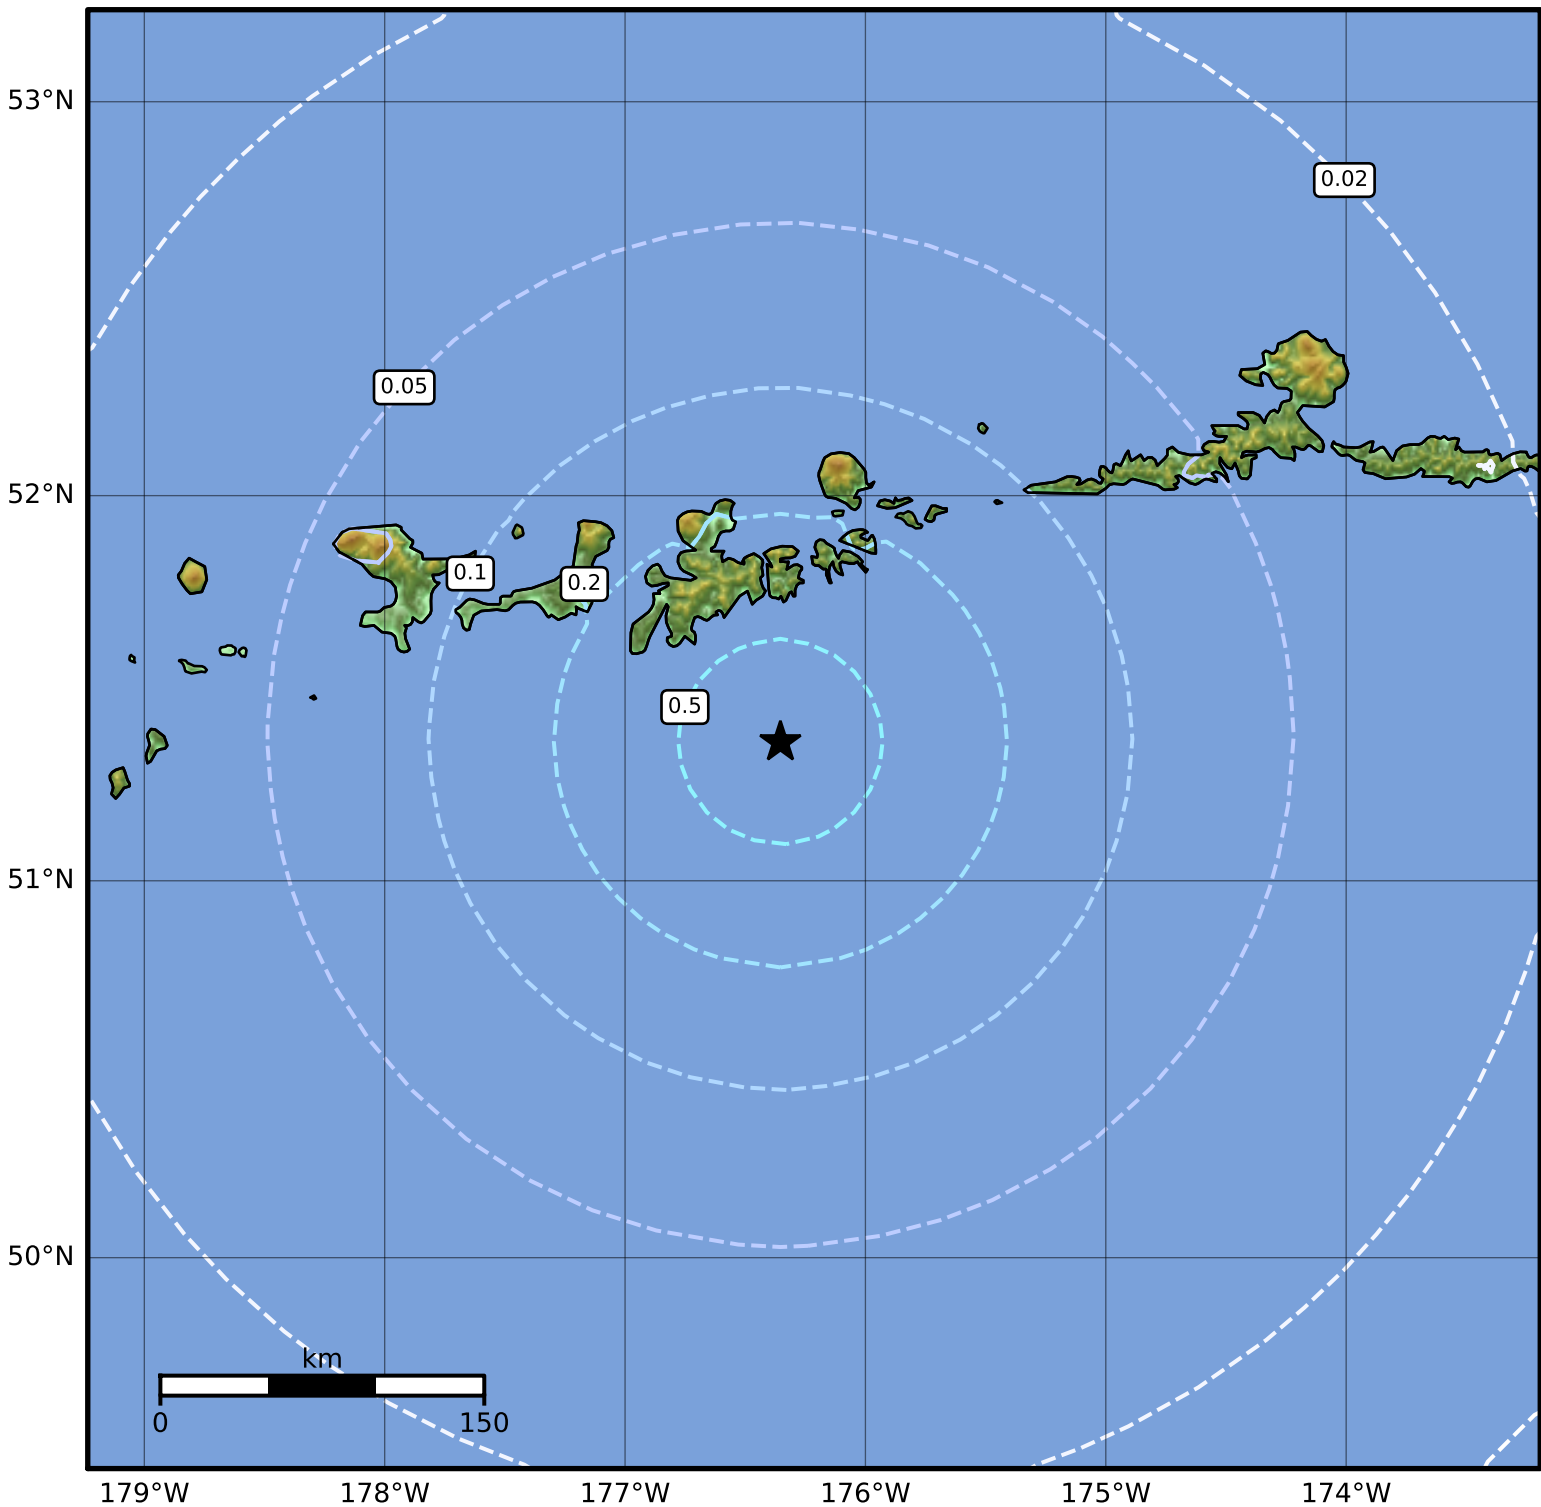

1.0 Second Peak Spectral Acceleration Map Alaska Earthquake Center
 ShakeMap: 61 km (38 miles) SSE of Adak
 Sep 12, 2023 23:17:35 UTC M5.0 N51.36 W176.35 Depth: 29.1km ID:ak023bq3u6t7

SA(1.0) (%g)	0.1	0.2	0.5	1	2	5	10	20	50	100	200
--------------	-----	-----	-----	---	---	---	----	----	----	-----	-----

Scale based on Worden et al. (2012)

Version 4: Processed 2023-09-12T23:42:17Z

△ Seismic Instrument ○ Reported Intensity

★ Epicenter