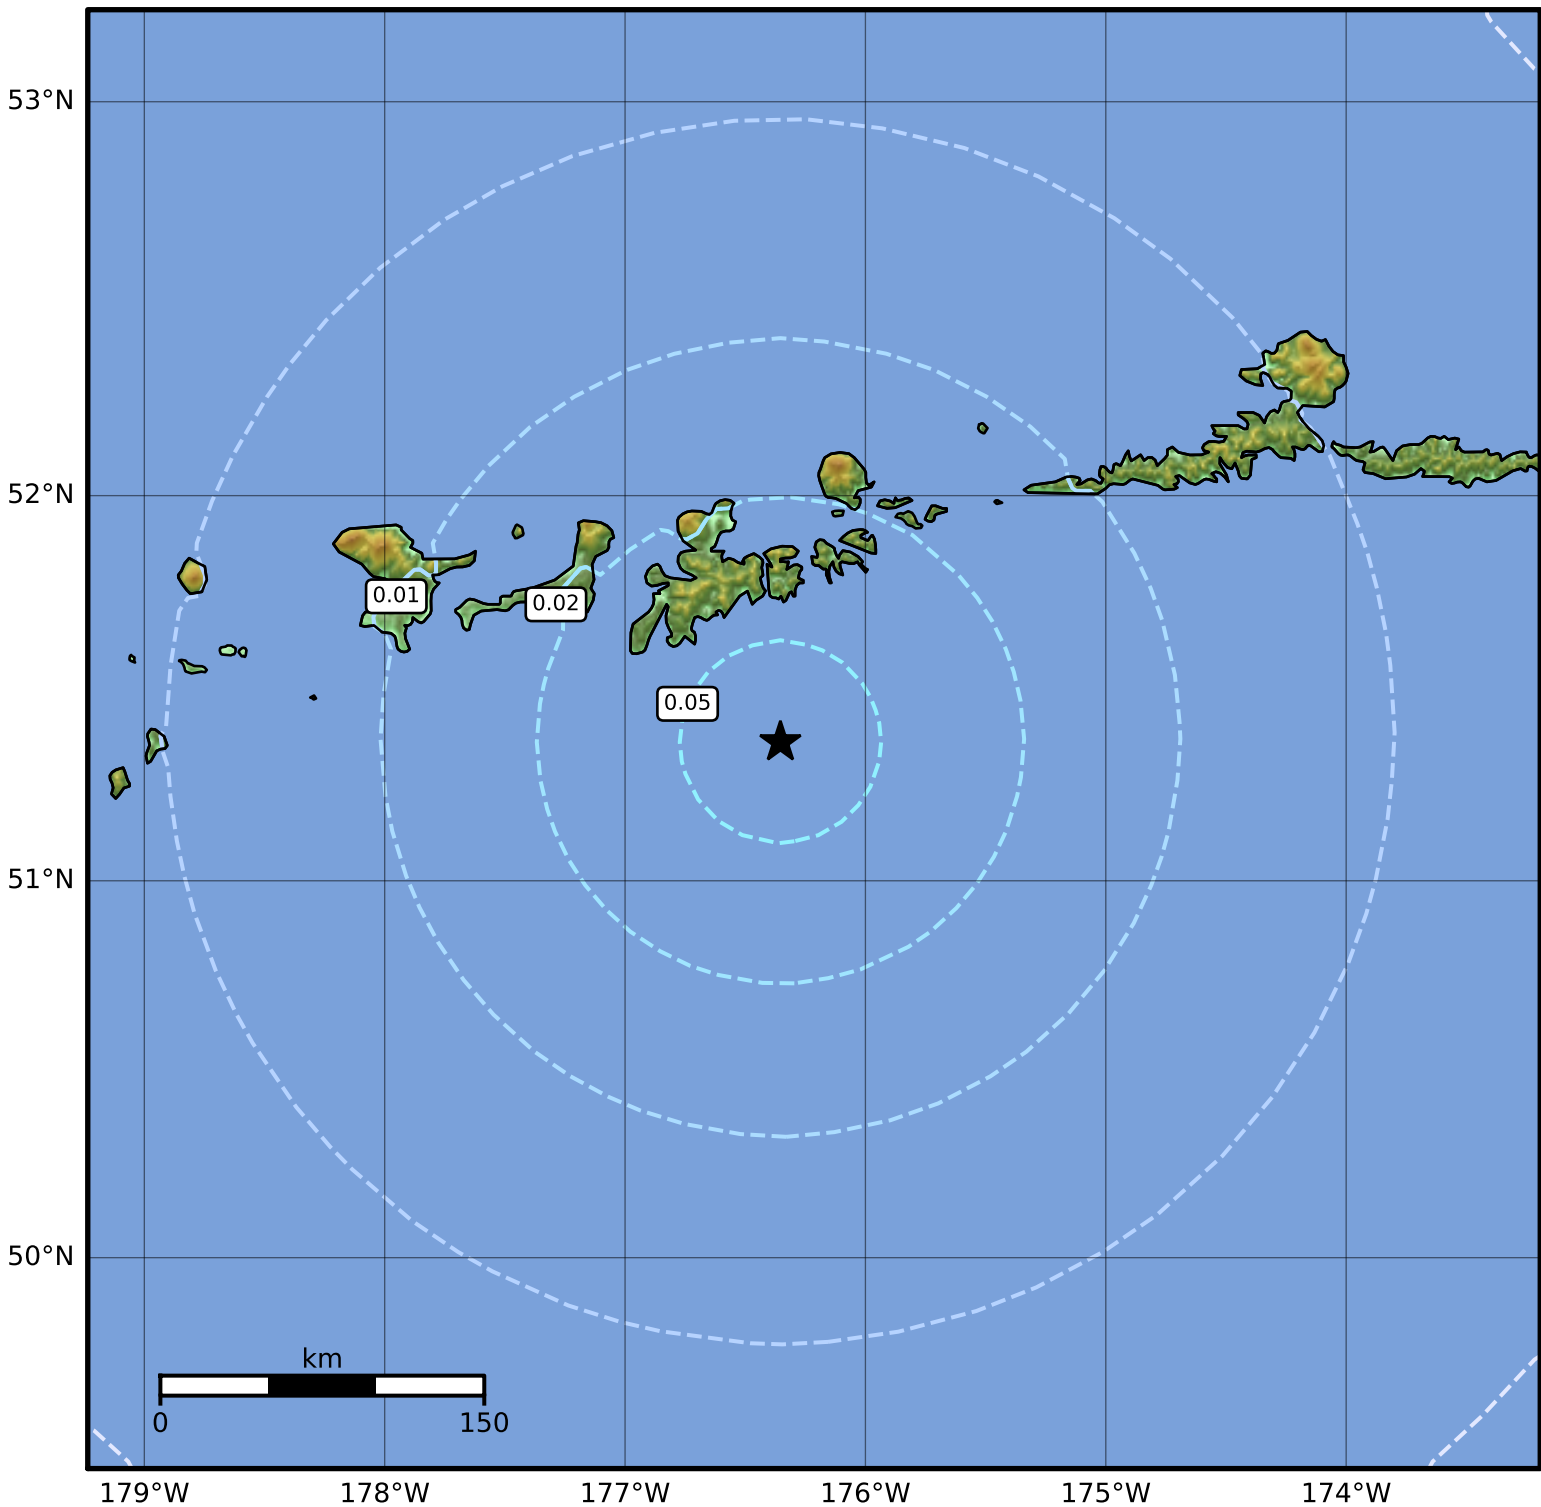

3.0 Second Peak Spectral Acceleration Map Alaska Earthquake Center
ShakeMap: 61 km (38 miles) SSE of Adak
Sep 12, 2023 23:17:35 UTC M5.0 N51.36 W176.35 Depth: 29.1km ID:ak023bq3u6t7

Scale based on Worden et al. (2012)

Version 4: Processed 2023-09-12T23:42:17Z

△ Seismic Instrument ○ Reported Intensity

★ Epicenter