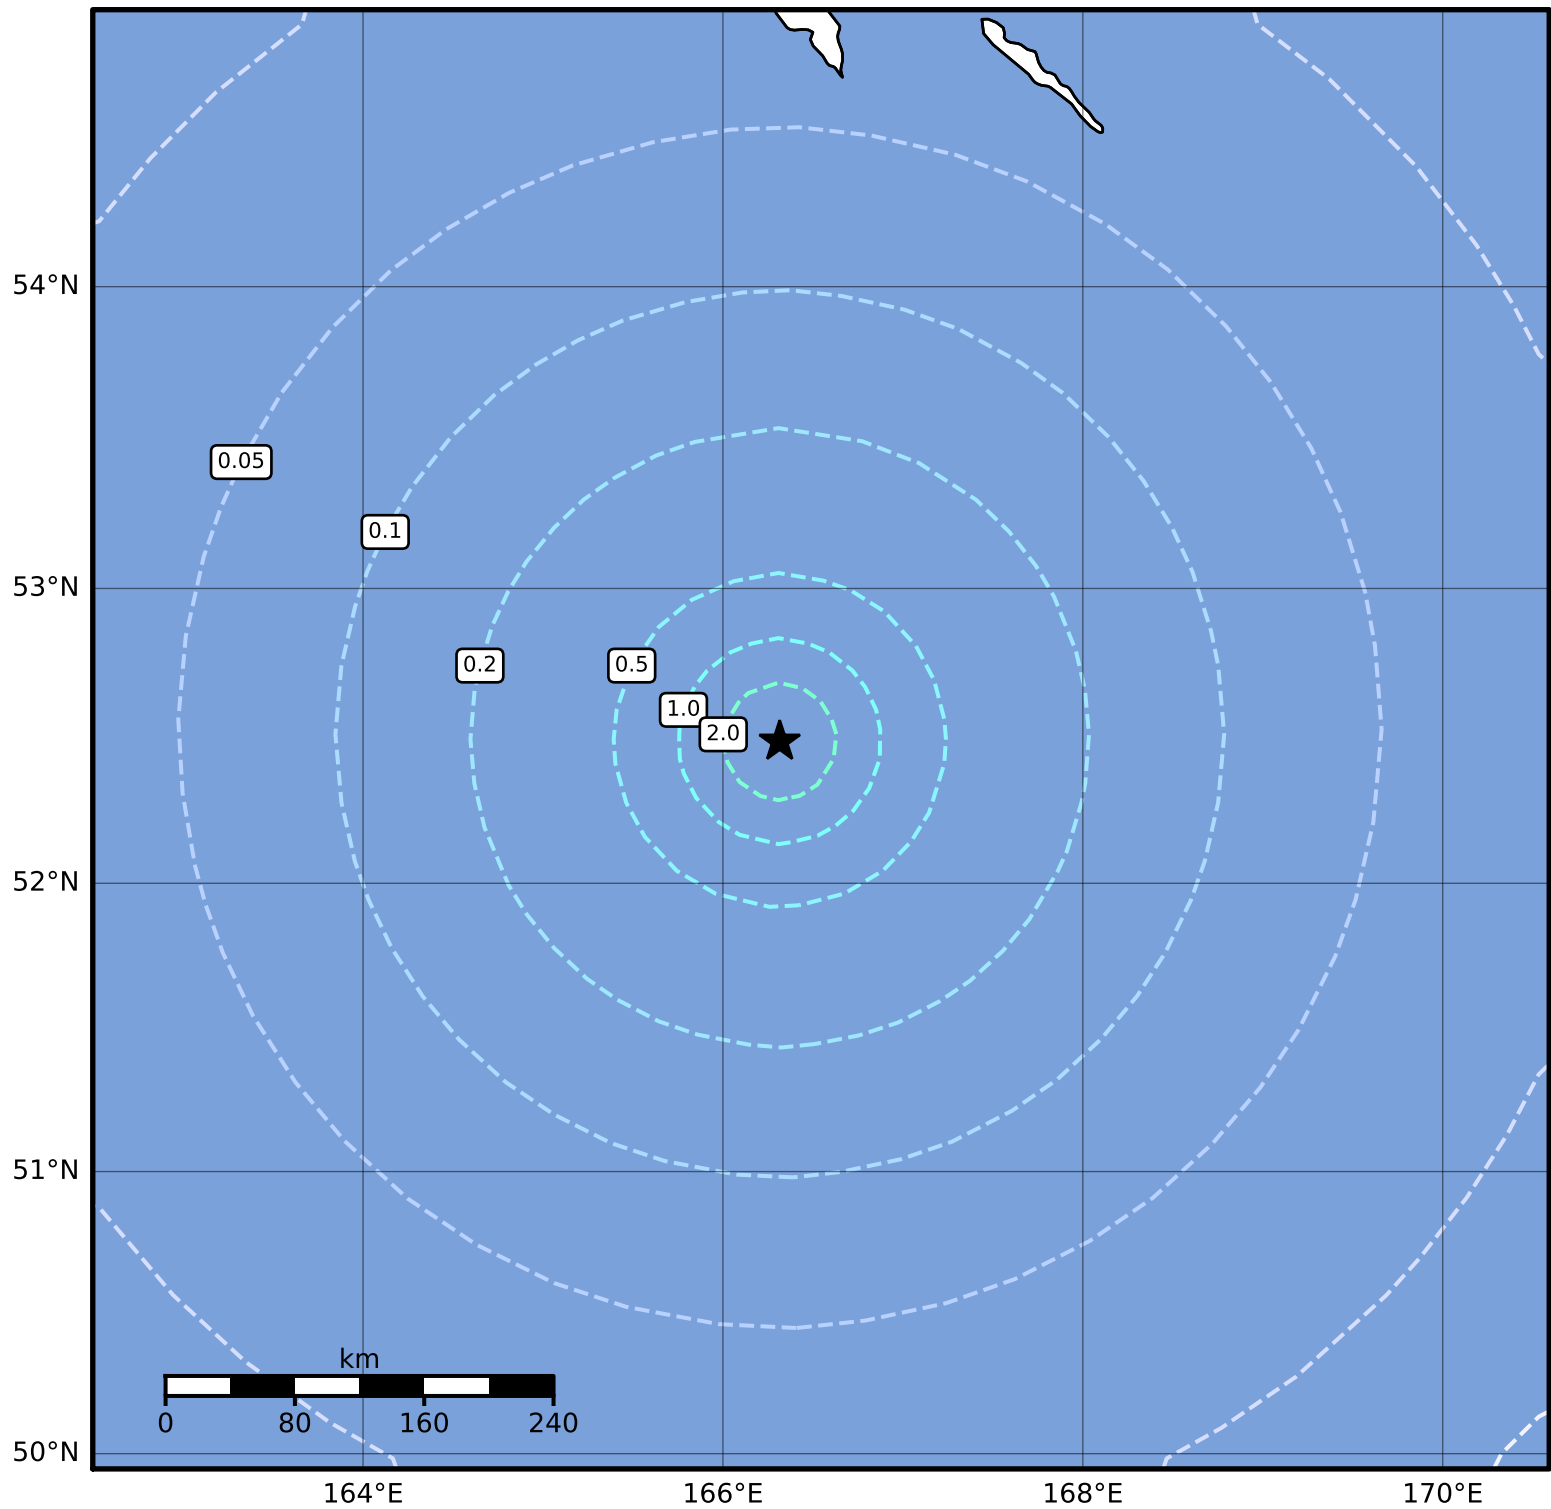

Peak Ground Acceleration Map Alaska Earthquake Center
ShakeMap: 261 km (162 miles) S of Bering Is, Komandorsky
Sep 13, 2023 03:24:38 UTC M4.4 N52.48 E166.32 Depth: 20.0km ID:ak023brfidbg

PGA (%g)	0.1	0.2	0.5	1	2	5	10	20	50	100
----------	-----	-----	-----	---	---	---	----	----	----	-----

Scale based on Atkinson and Kaka (2007)

△ Seismic Instrument ○ Reported Intensity

★ Epicenter

Version 1: Processed 2023-09-13T16:50:21Z