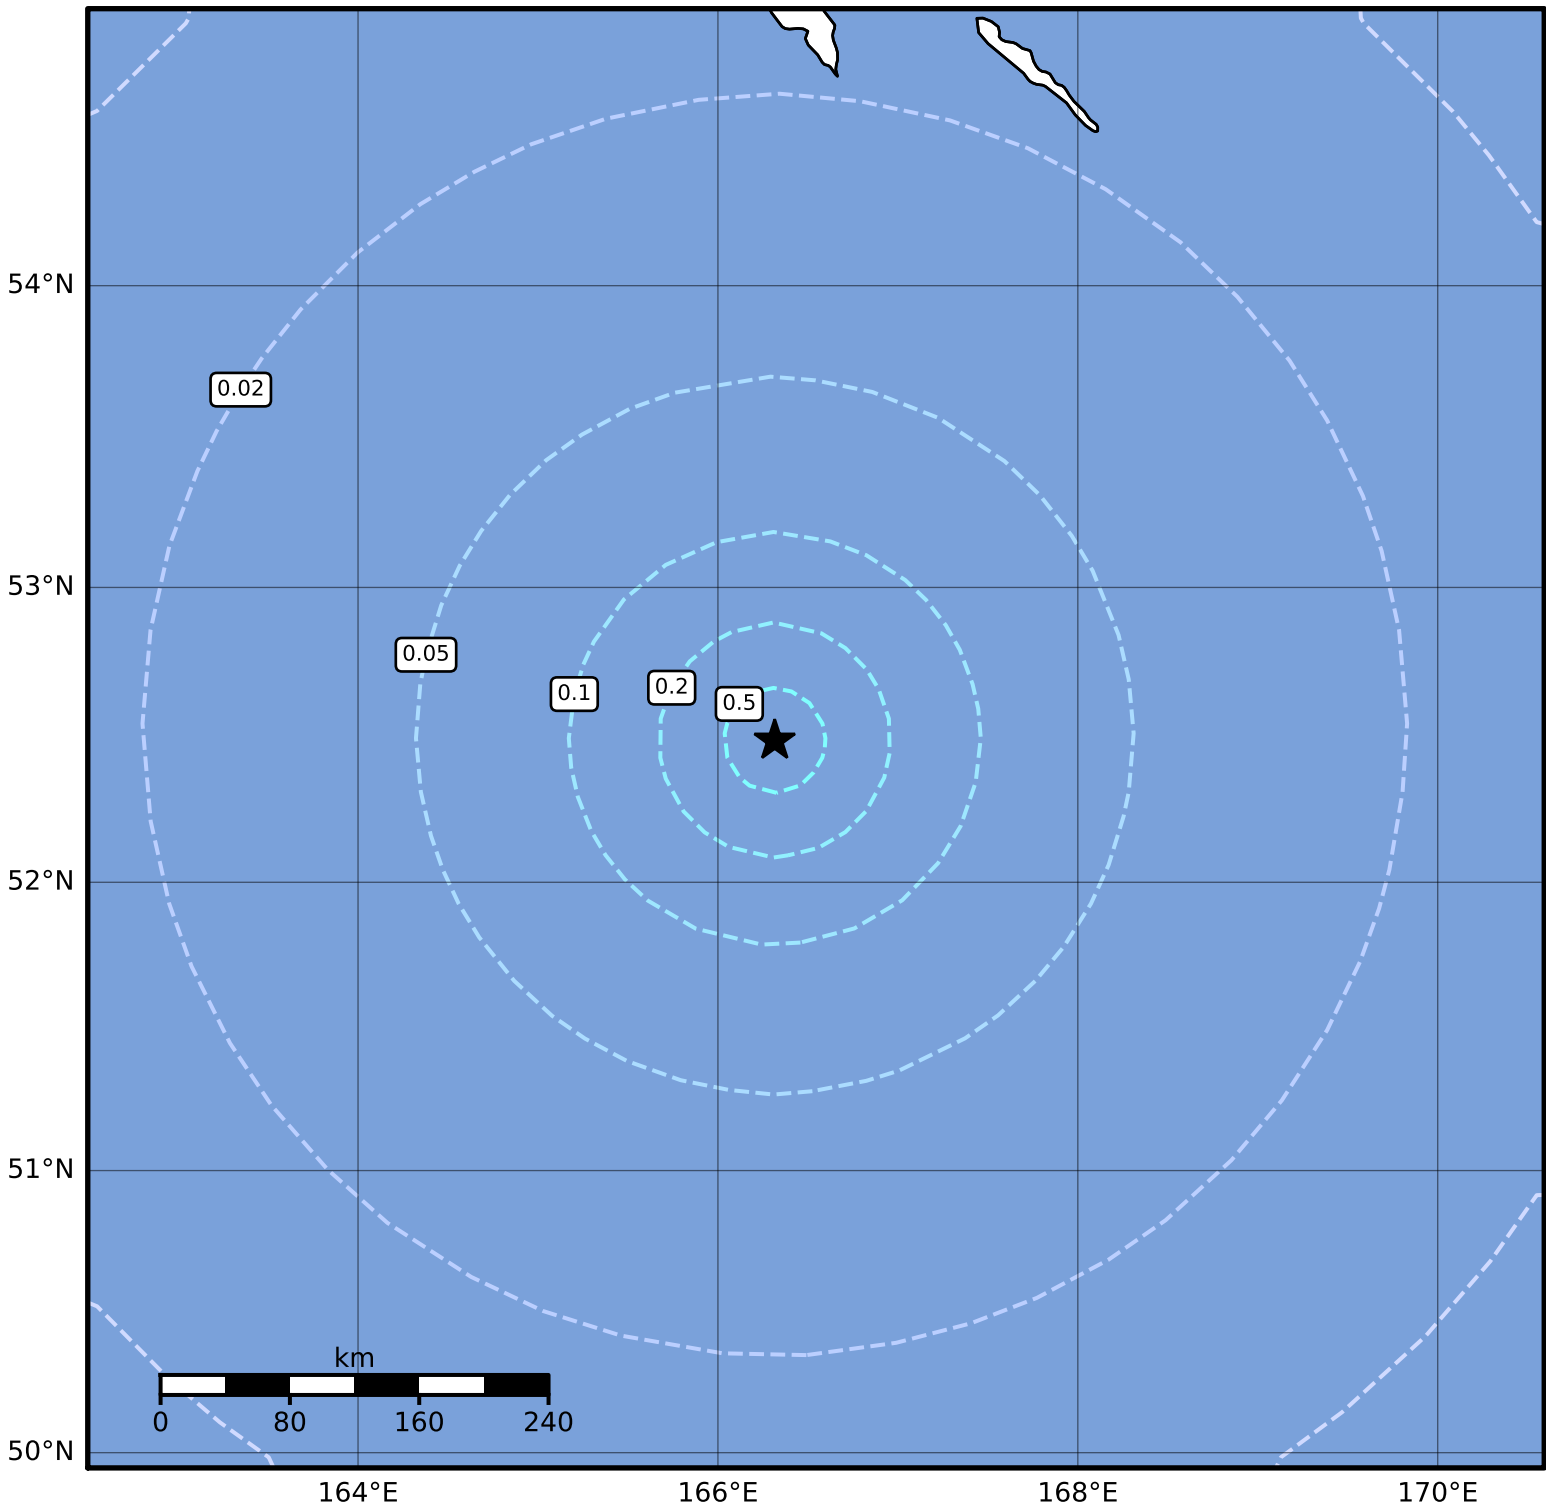

Peak Ground Velocity Map Alaska Earthquake Center
ShakeMap: 261 km (162 miles) S of Bering Is, Komandorsky
Sep 13, 2023 03:24:38 UTC M4.4 N52.48 E166.32 Depth: 20.0km ID:ak023brfidbg

PGV (cm/s)	0.1	0.2	0.5	1	2	5	10	20	50	100	200
------------	-----	-----	-----	---	---	---	----	----	----	-----	-----

Scale based on Atkinson and Kaka (2007)

Version 1: Processed 2023-09-13T16:50:21Z

△ Seismic Instrument ○ Reported Intensity

★ Epicenter