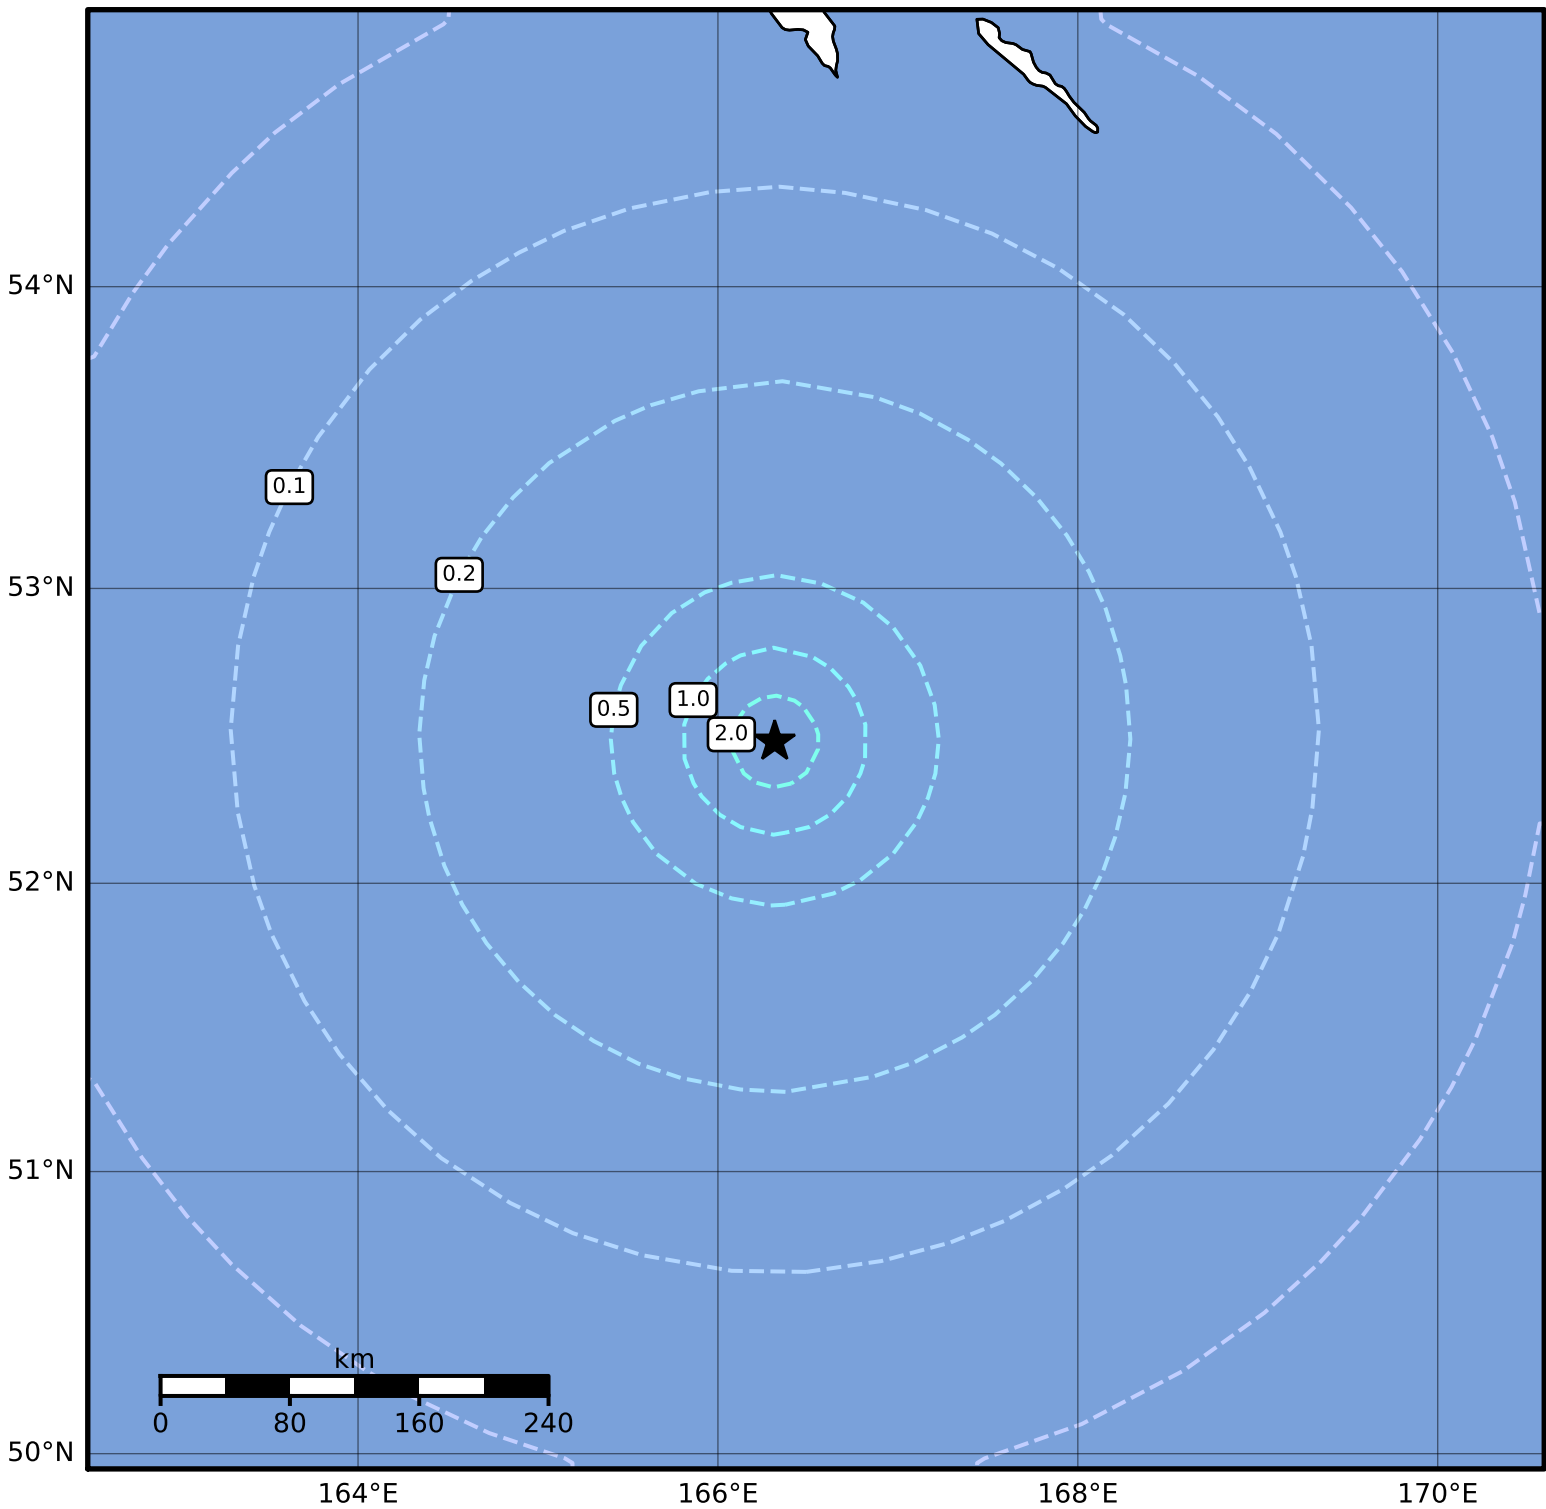

0.3 Second Peak Spectral Acceleration Map Alaska Earthquake Center
 ShakeMap: 261 km (162 miles) S of Bering Is, Komandorsky
 Sep 13, 2023 03:24:38 UTC M4.4 N52.48 E166.32 Depth: 20.0km ID:ak023brfidbg

| SA(0.3) (%g) | 0.1 | 0.2 | 0.5 | 1 | 2 | 5 | 10 | 20 | 50 | 100 | 200 |
|--------------|-----|-----|-----|---|---|---|----|----|----|-----|-----|
|--------------|-----|-----|-----|---|---|---|----|----|----|-----|-----|

Scale based on Atkinson and Kaka (2007)

Version 1: Processed 2023-09-13T16:50:21Z

△ Seismic Instrument ○ Reported Intensity

★ Epicenter