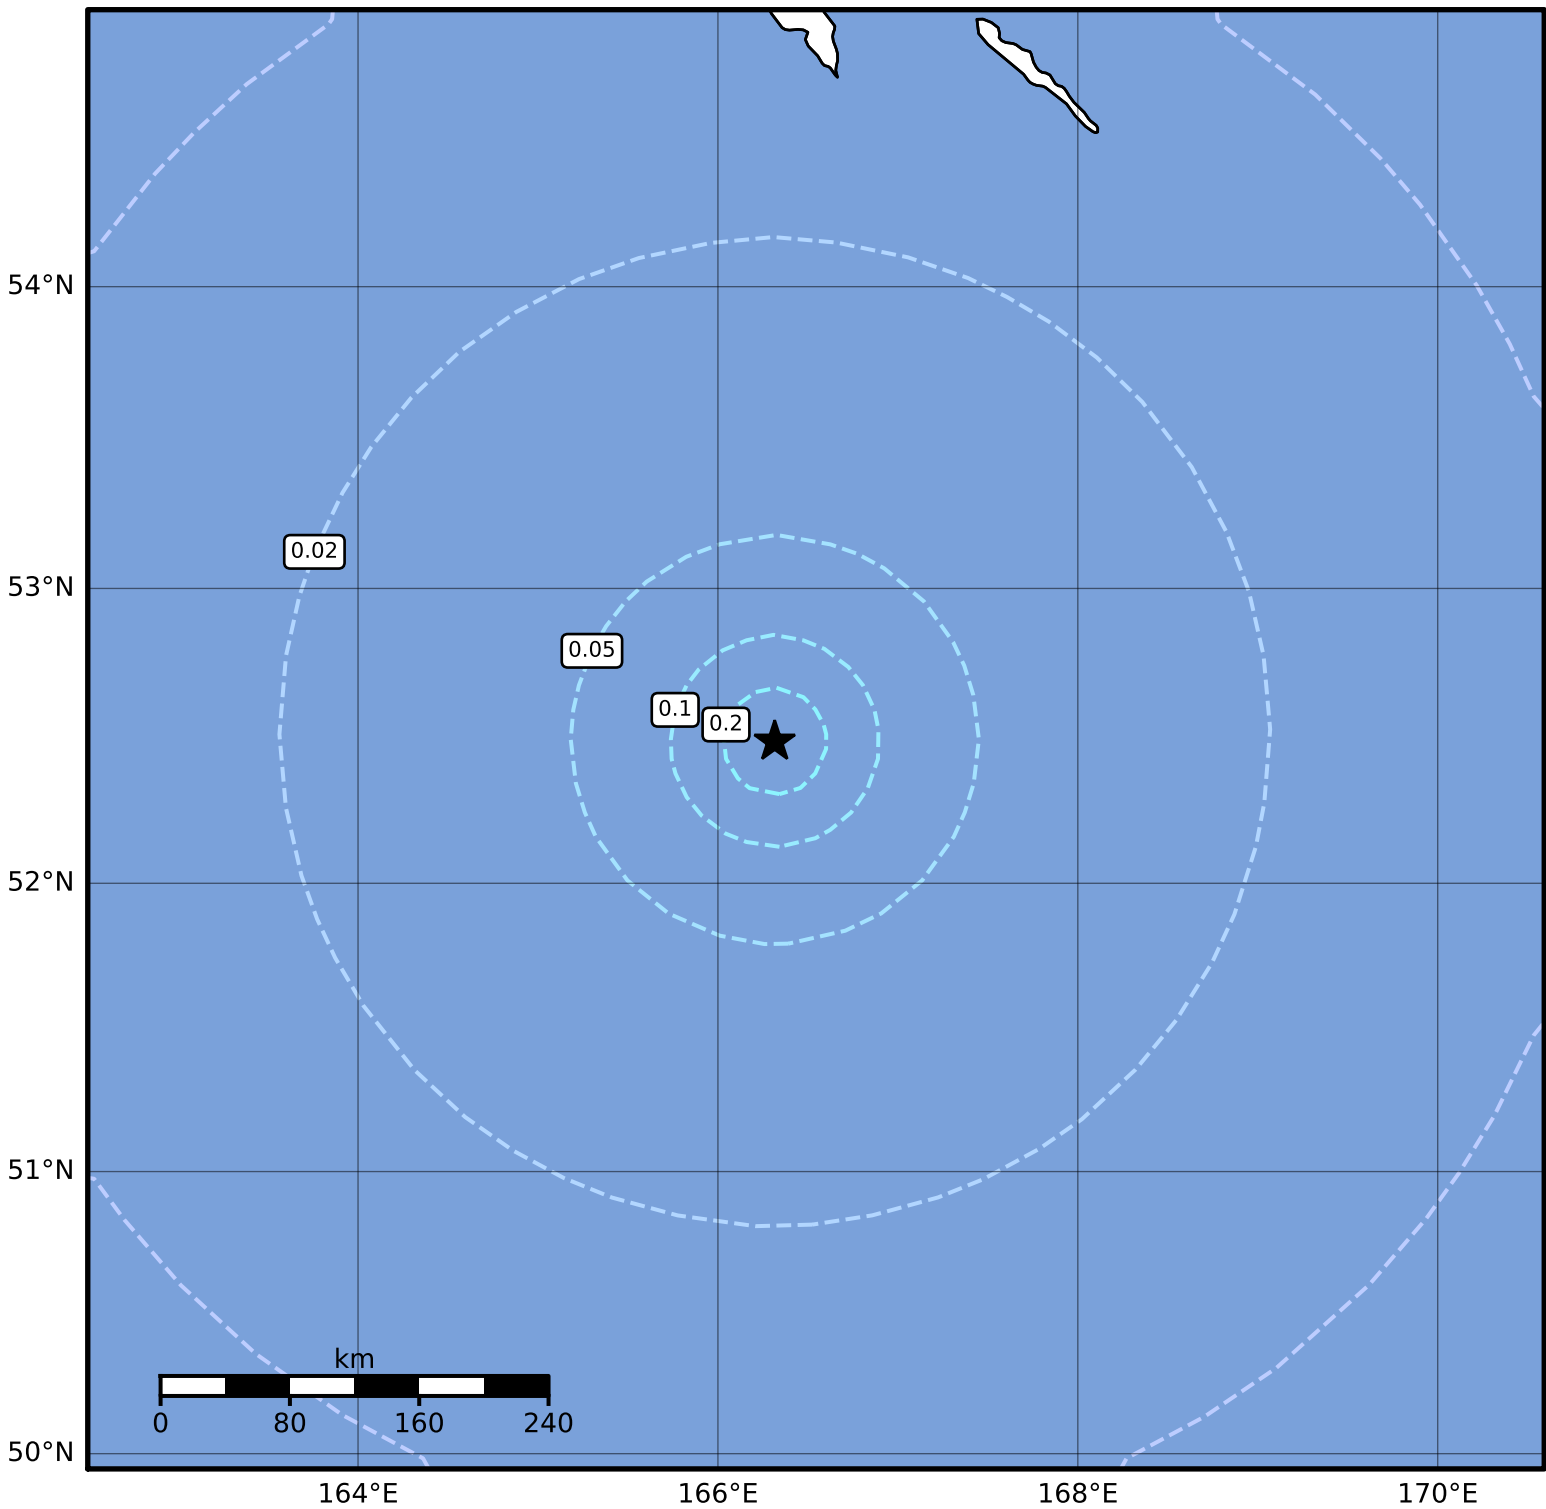

1.0 Second Peak Spectral Acceleration Map Alaska Earthquake Center
ShakeMap: 261 km (162 miles) S of Bering Is, Komandorsky
Sep 13, 2023 03:24:38 UTC M4.4 N52.48 E166.32 Depth: 20.0km ID:ak023brfidbg

SA(1.0) (%g)	0.1	0.2	0.5	1	2	5	10	20	50	100	200
--------------	-----	-----	-----	---	---	---	----	----	----	-----	-----

Scale based on Atkinson and Kaka (2007)

Version 1: Processed 2023-09-13T16:50:21Z

△ Seismic Instrument ○ Reported Intensity

★ Epicenter