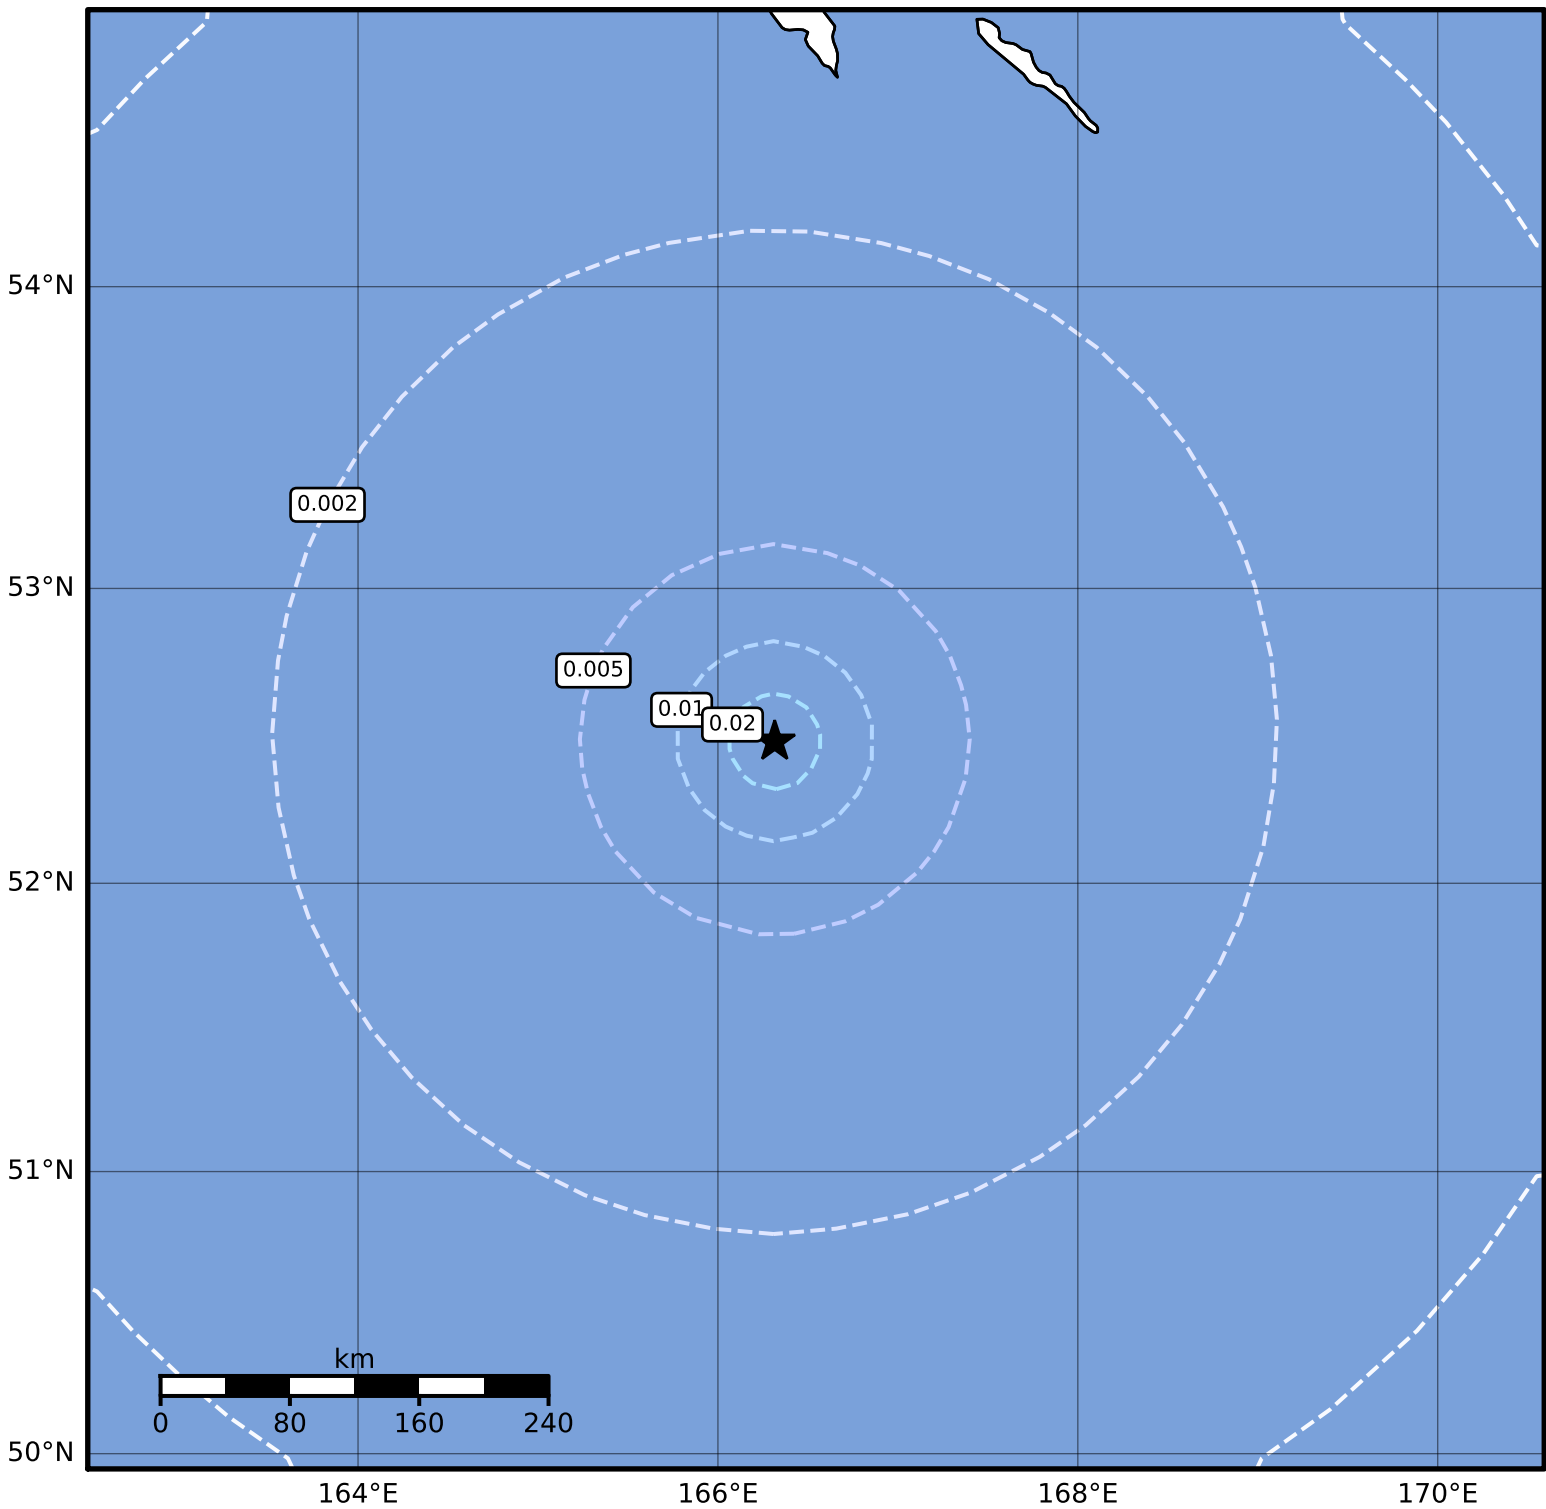

3.0 Second Peak Spectral Acceleration Map Alaska Earthquake Center
ShakeMap: 261 km (162 miles) S of Bering Is, Komandorsky
Sep 13, 2023 03:24:38 UTC M4.4 N52.48 E166.32 Depth: 20.0km ID:ak023brfidbg

Scale based on Atkinson and Kaka (2007)

Version 1: Processed 2023-09-13T16:50:21Z

△ Seismic Instrument ○ Reported Intensity

★ Epicenter