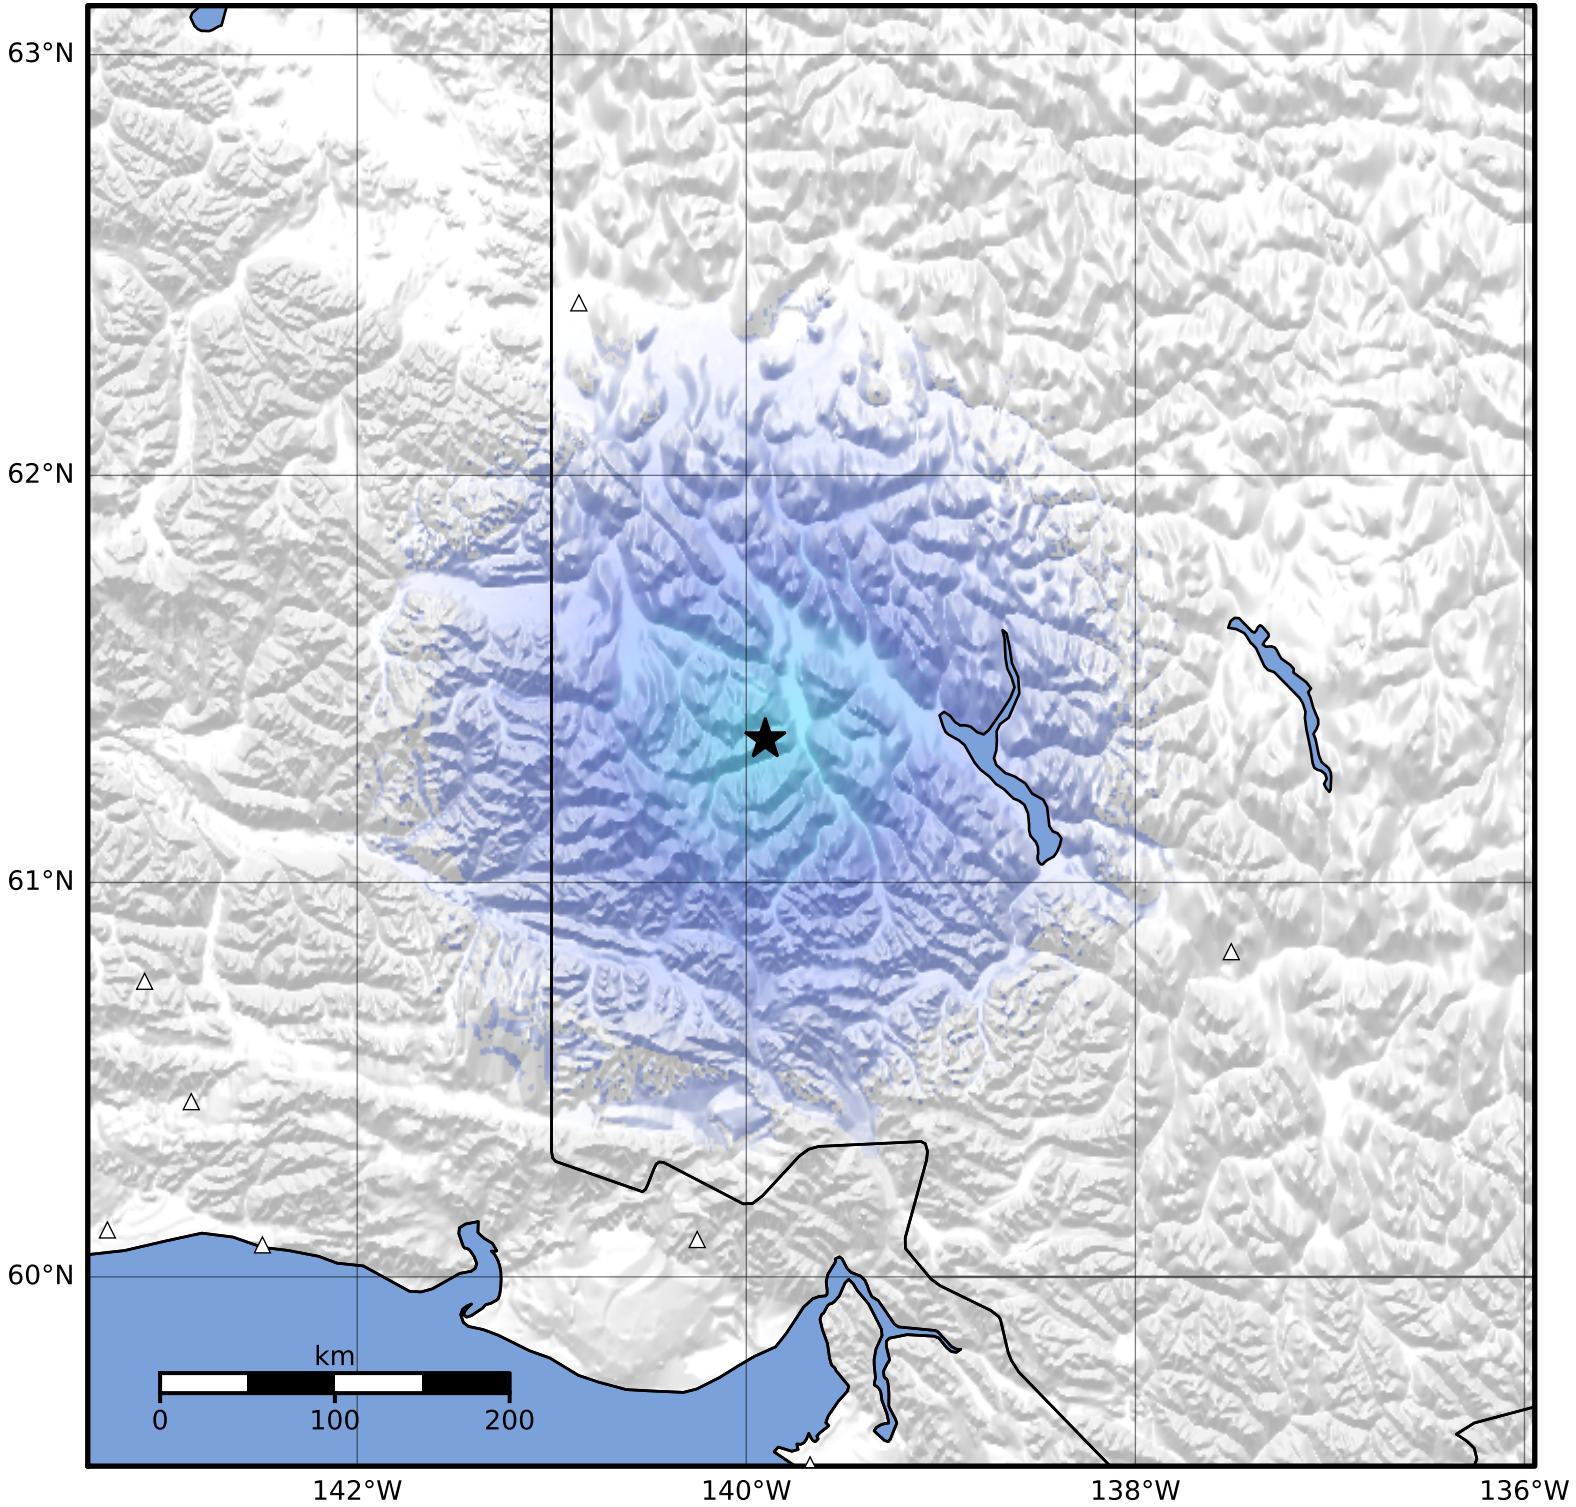

Macroseismic Intensity Map Alaska Earthquake Center
 ShakeMap: 54 km (34 miles) WNW of Burwash Landing
 Sep 13, 2023 06:46:43 UTC M3.7 N61.36 W139.90 Depth: 13.8km ID:ak023brhfecq

SHAKING	Not felt	Weak	Light	Moderate	Strong	Very strong	Severe	Violent	Extreme
DAMAGE	None	None	None	Very light	Light	Moderate	Moderate/heavy	Heavy	Very heavy
PGA(%g)	<0.0464	0.297	2.76	6.2	11.5	21.5	40.1	74.7	>139
PGV(cm/s)	<0.0215	0.135	1.41	4.65	9.64	20	41.4	85.8	>178
INTENSITY	I	II-III	IV	V	VI	VII	VIII	IX	X+

Scale based on Worden et al. (2012)

△ Seismic Instrument ○ Reported Intensity

★ Epicenter

Version 2: Processed 2023-09-13T16:09:07Z