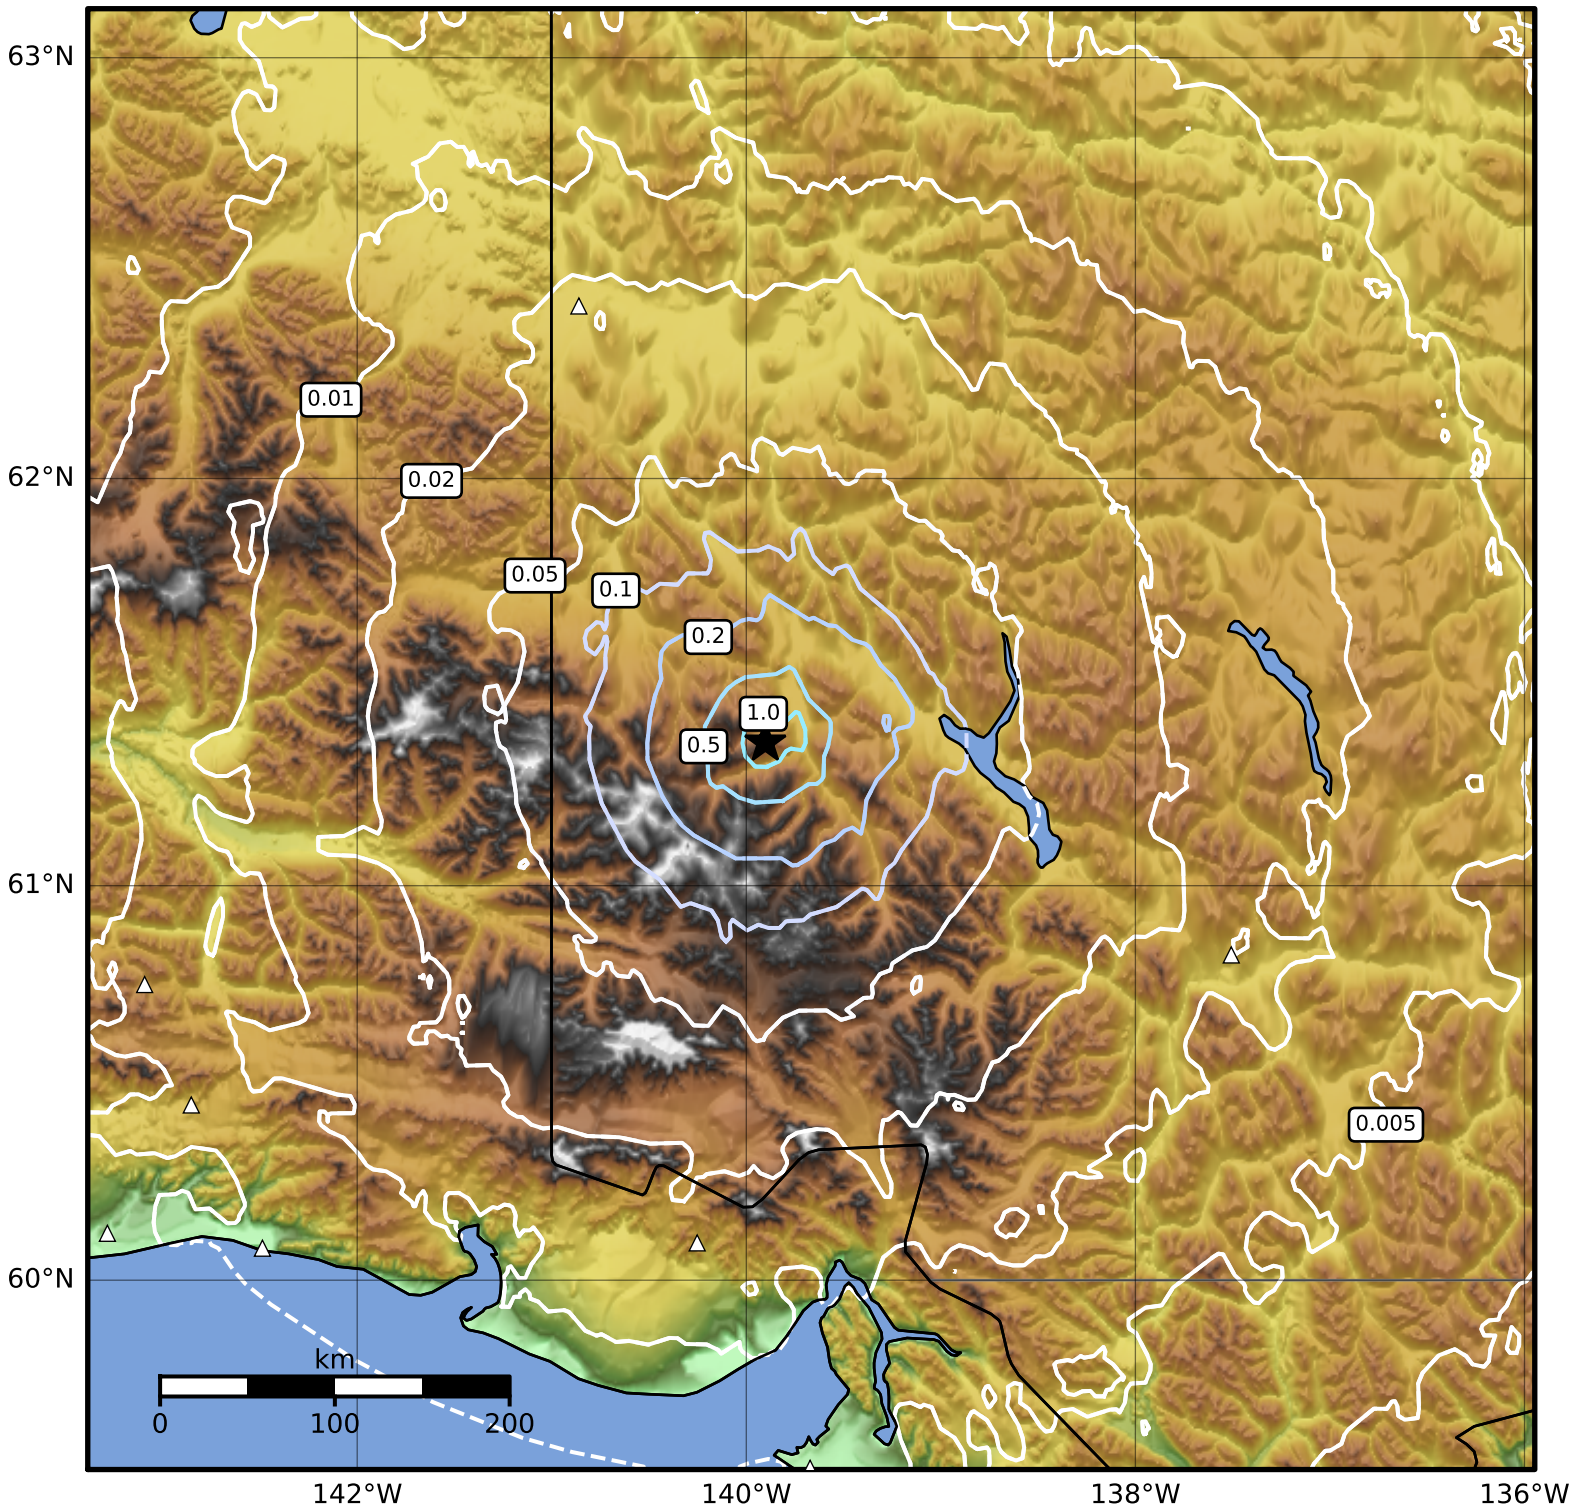

Peak Ground Acceleration Map Alaska Earthquake Center  
 ShakeMap: 54 km (34 miles) WNW of Burwash Landing  
 Sep 13, 2023 06:46:43 UTC M3.7 N61.36 W139.90 Depth: 13.8km ID:ak023brhfecq

PGA (%g)	0.1	0.2	0.5	1	2	5	10	20	50	100	200
----------	-----	-----	-----	---	---	---	----	----	----	-----	-----

Scale based on Worden et al. (2012)

Version 2: Processed 2023-09-13T16:09:07Z

△ Seismic Instrument ○ Reported Intensity

★ Epicenter