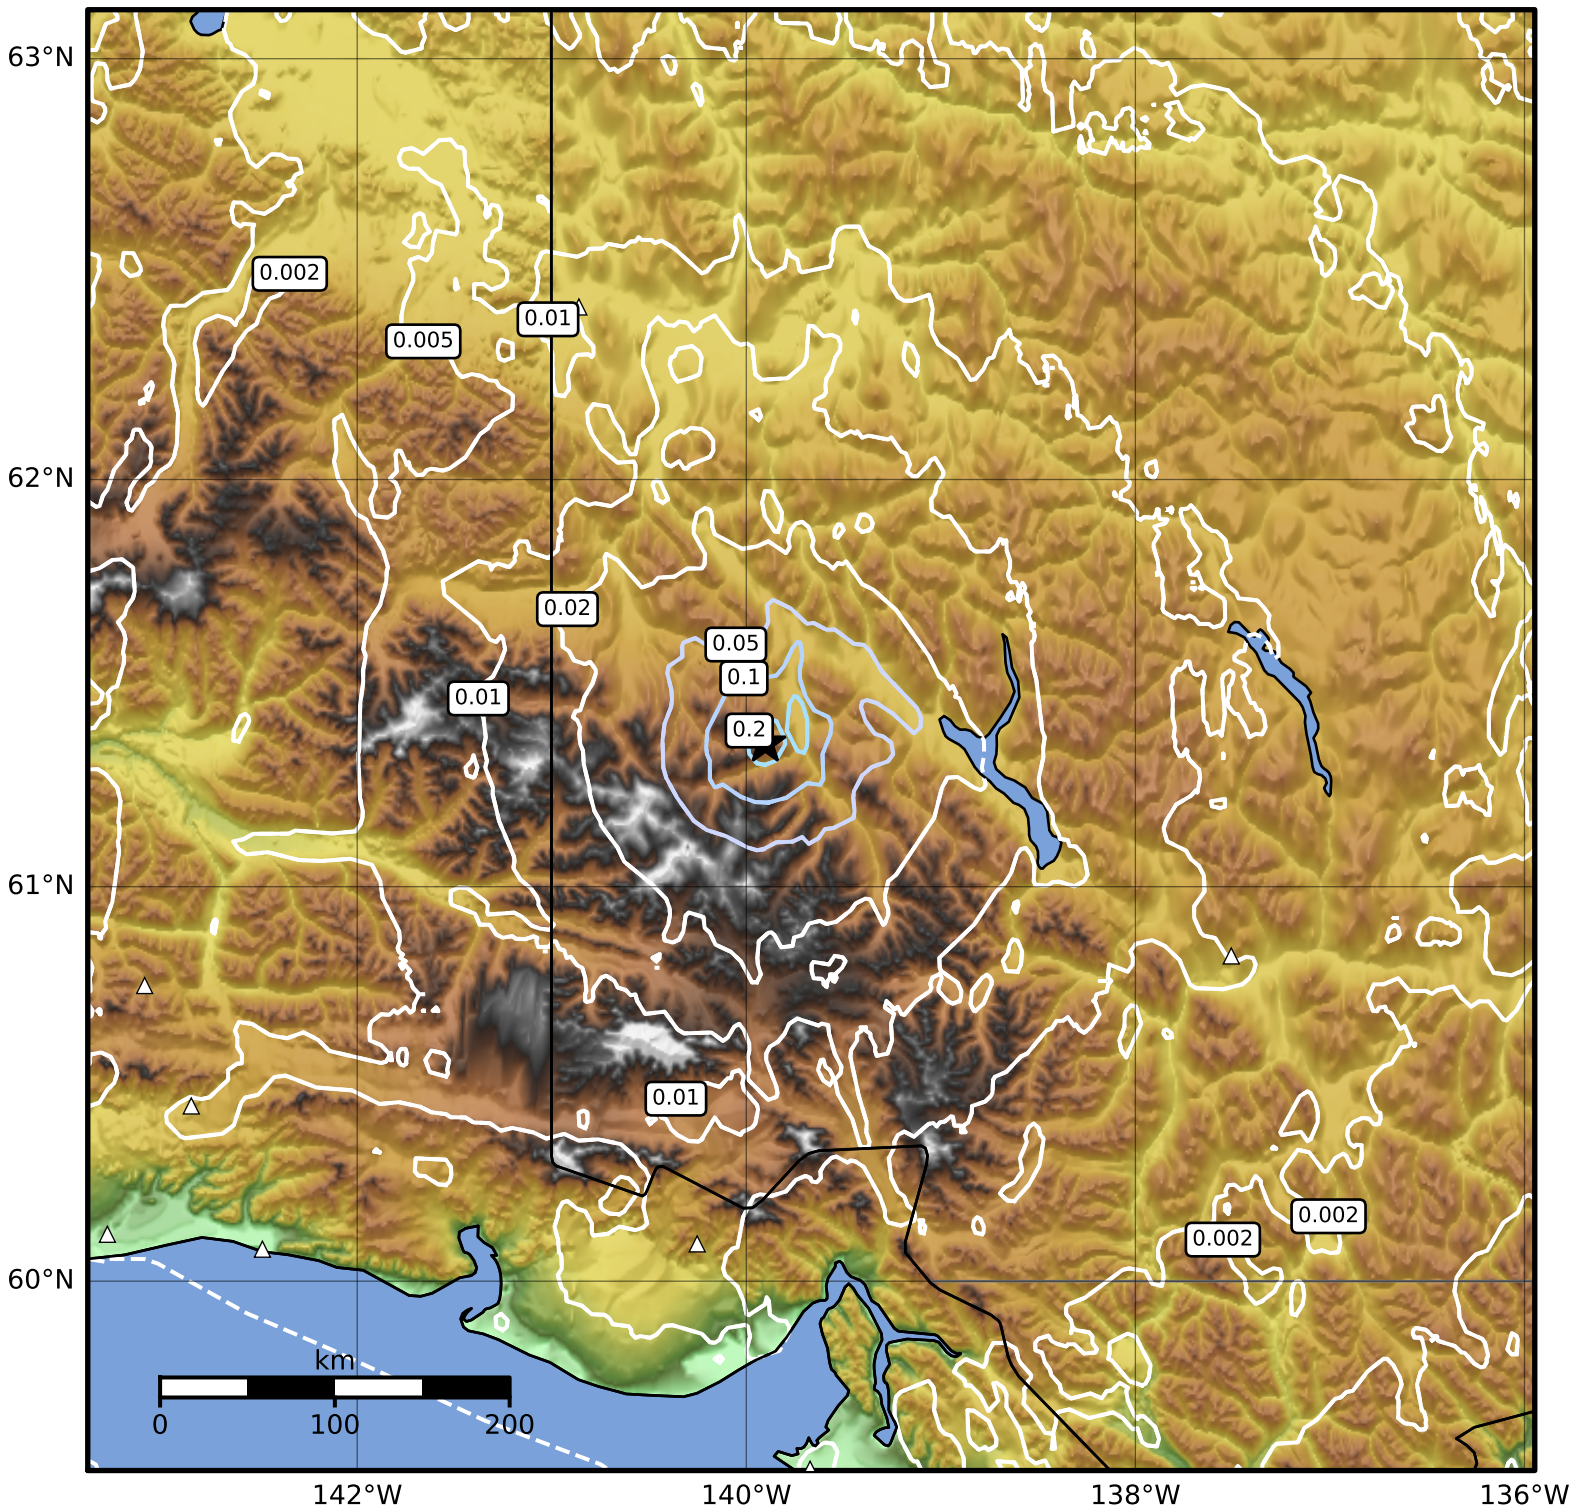

Peak Ground Velocity Map Alaska Earthquake Center
 ShakeMap: 54 km (34 miles) WNW of Burwash Landing
 Sep 13, 2023 06:46:43 UTC M3.7 N61.36 W139.90 Depth: 13.8km ID:ak023brhfecq

PGV (cm/s)	0.1	0.2	0.5	1	2	5	10	20	50	100	200
------------	-----	-----	-----	---	---	---	----	----	----	-----	-----

Scale based on Worden et al. (2012)

Version 2: Processed 2023-09-13T16:09:07Z

△ Seismic Instrument ○ Reported Intensity

★ Epicenter