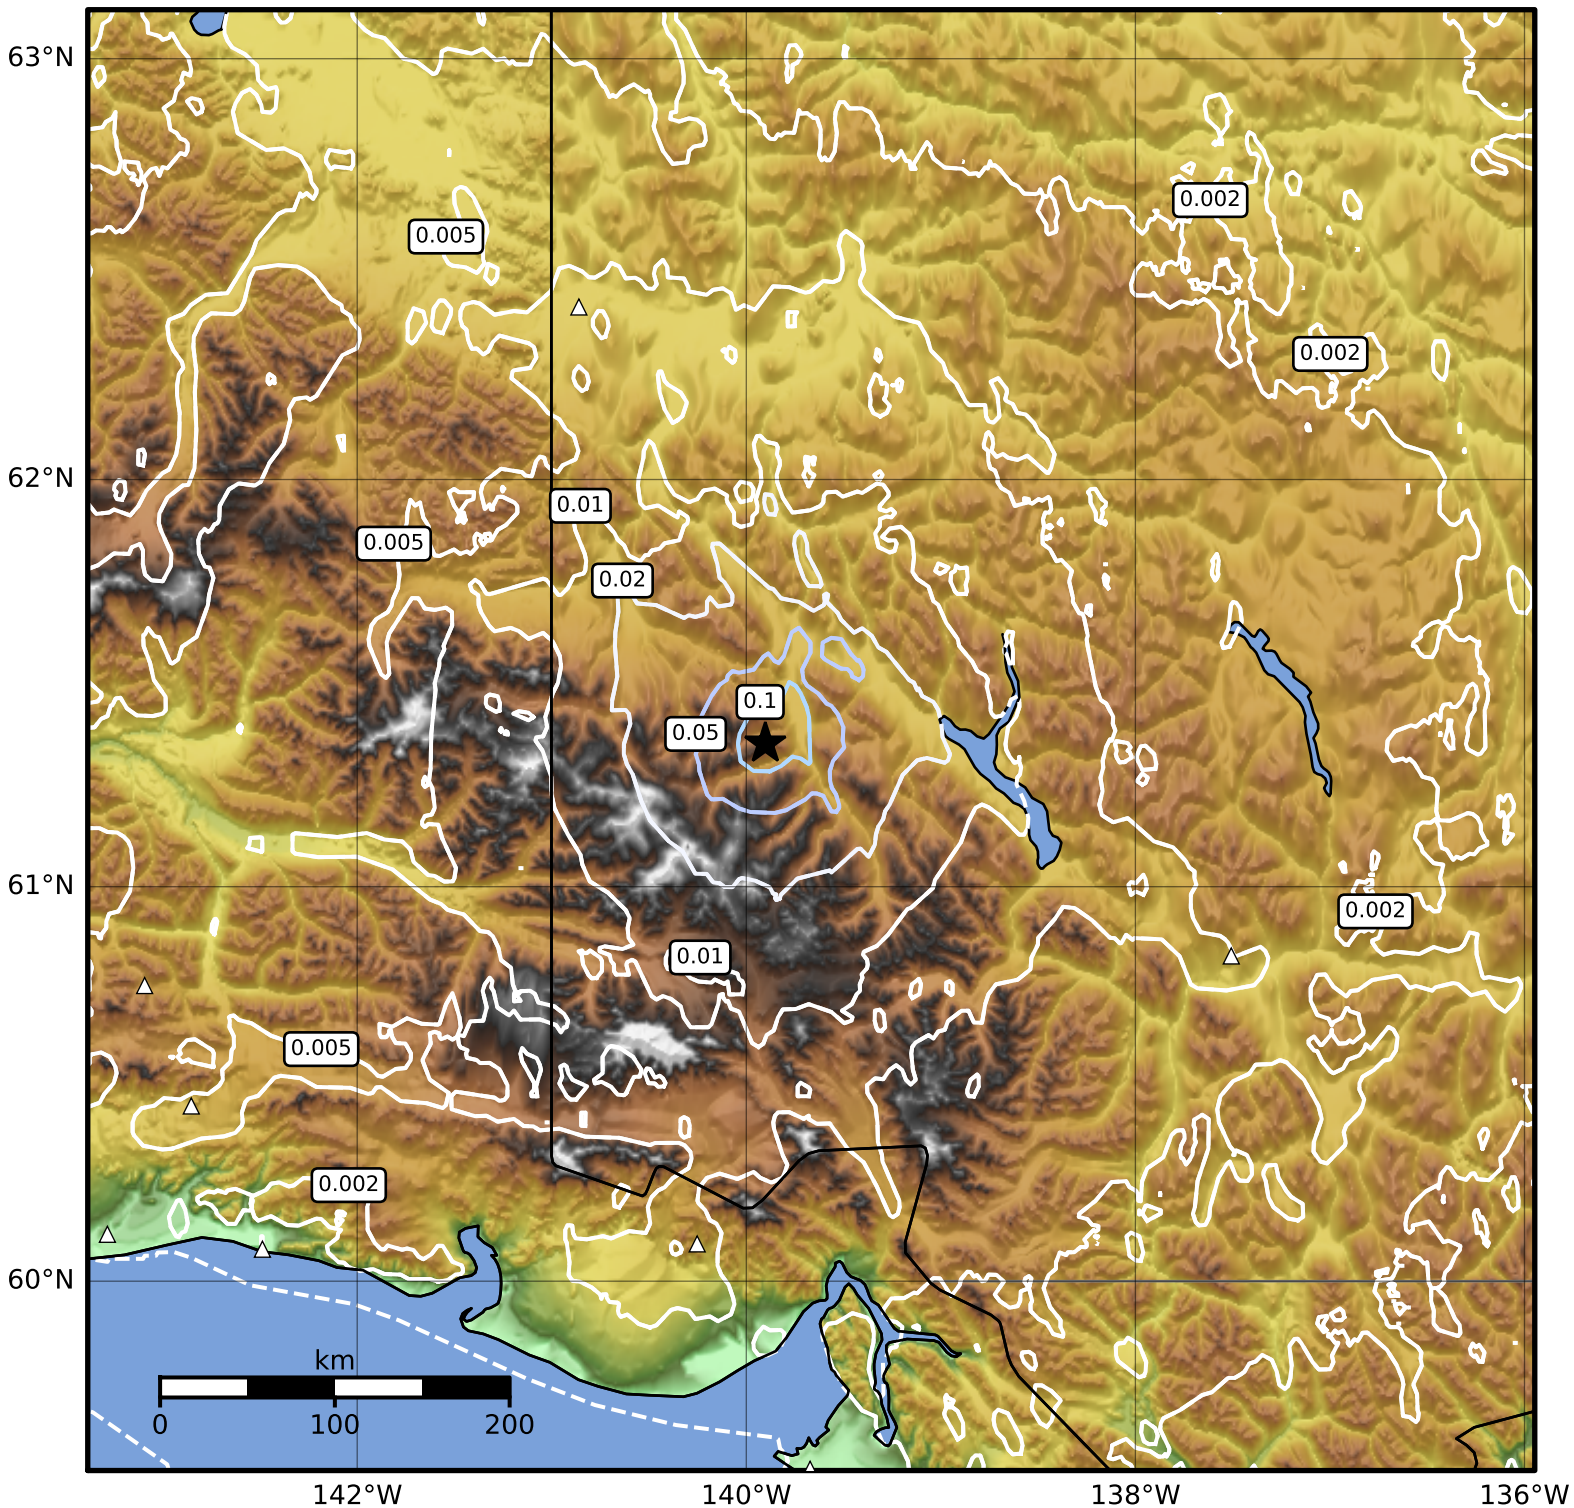

1.0 Second Peak Spectral Acceleration Map Alaska Earthquake Center  
ShakeMap: 54 km (34 miles) WNW of Burwash Landing  
Sep 13, 2023 06:46:43 UTC M3.7 N61.36 W139.90 Depth: 13.8km ID:ak023brhfecq

Scale based on Worden et al. (2012)

△ Seismic Instrument ○ Reported Intensity

★ Epicenter

Version 2: Processed 2023-09-13T16:09:07Z