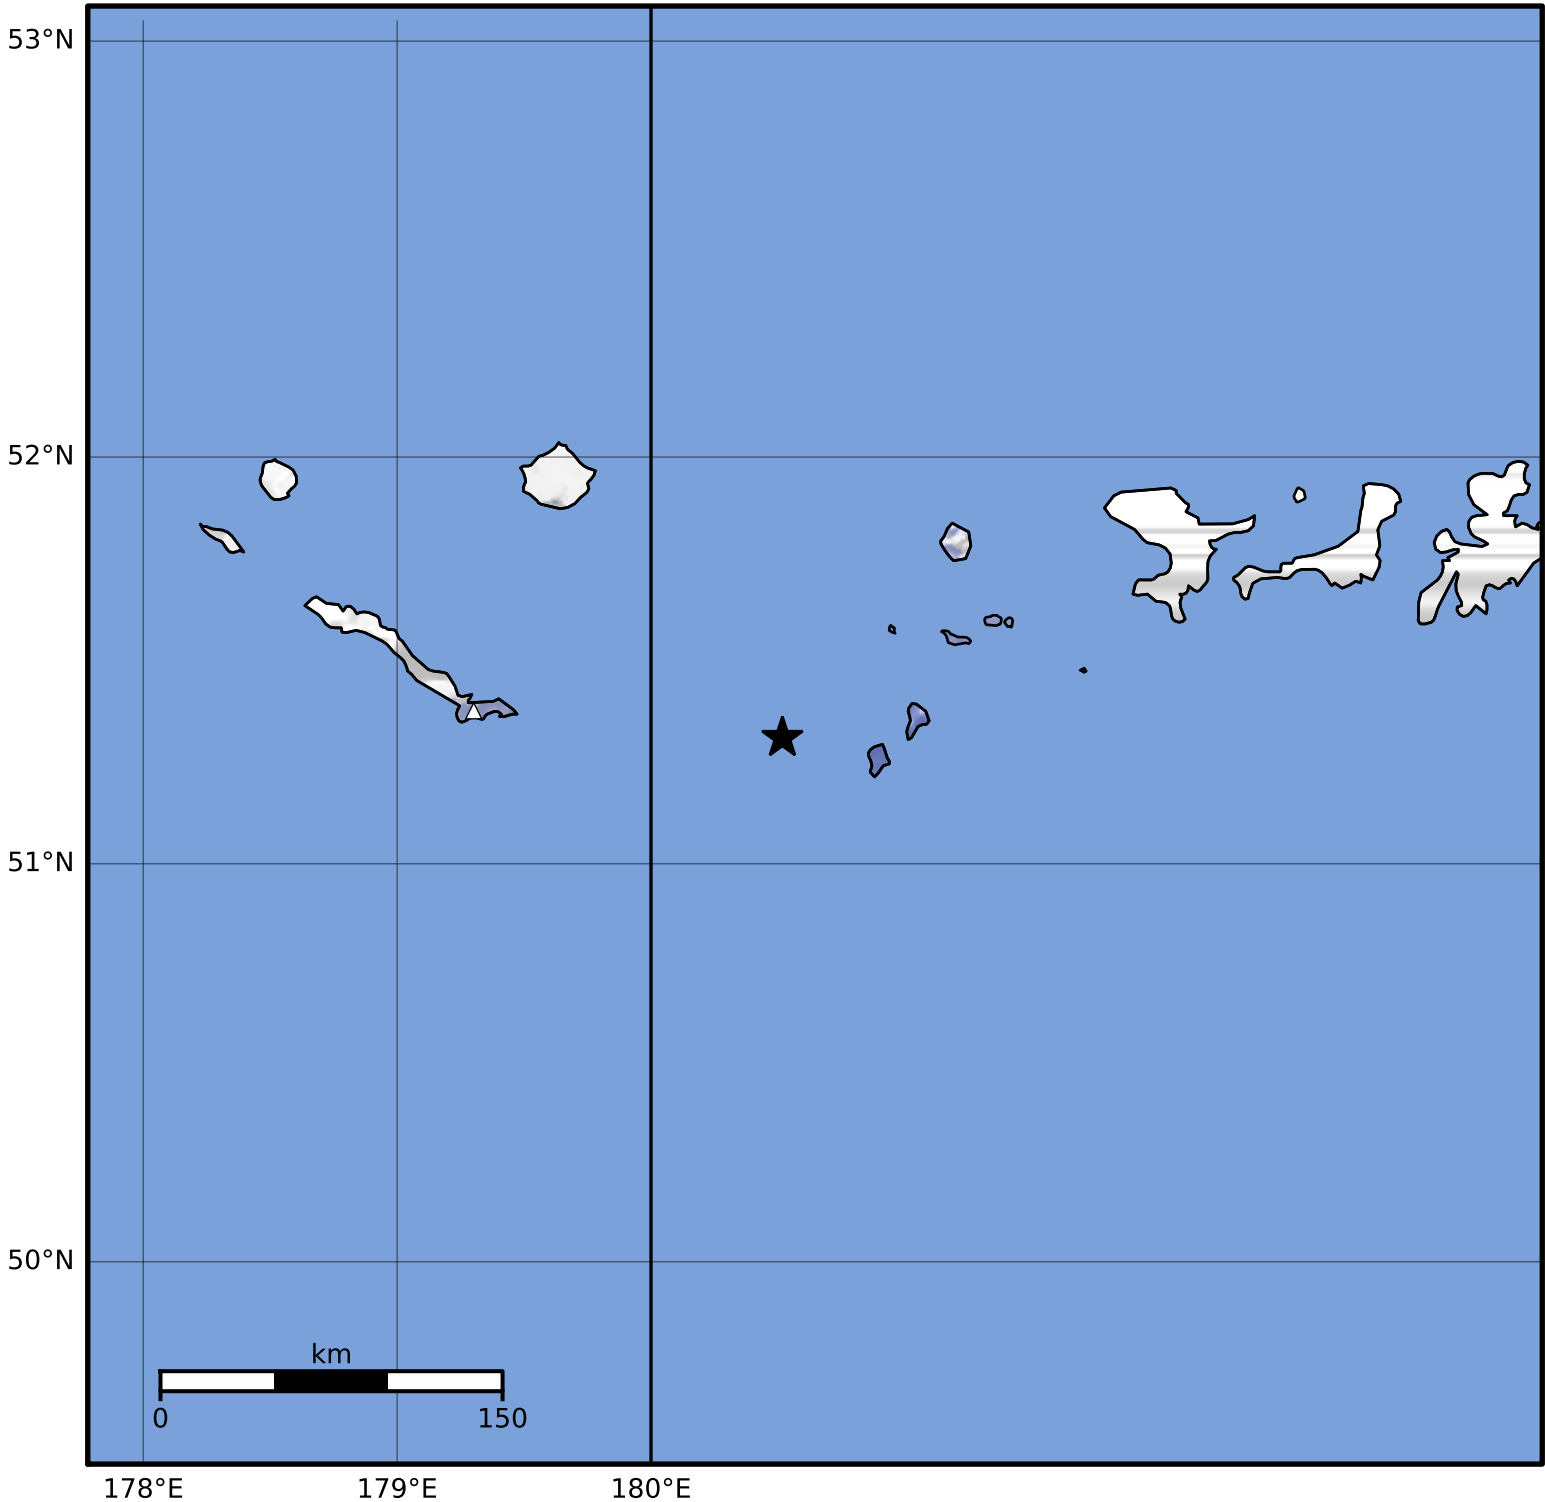

Macroseismic Intensity Map Alaska Earthquake Center
 ShakeMap: 108 km (67 miles) ESE of Amchitka
 Sep 14, 2023 22:55:37 UTC M3.5 N51.31 W179.48 Depth: 47.5km ID:ak023btejjld

SHAKING	Not felt	Weak	Light	Moderate	Strong	Very strong	Severe	Violent	Extreme
DAMAGE	None	None	None	Very light	Light	Moderate	Moderate/heavy	Heavy	Very heavy
PGA(%g)	<0.0464	0.297	2.76	6.2	11.5	21.5	40.1	74.7	>139
PGV(cm/s)	<0.0215	0.135	1.41	4.65	9.64	20	41.4	85.8	>178
INTENSITY	I	II-III	IV	V	VI	VII	VIII	IX	X+

Scale based on Worden et al. (2012)

Version 2: Processed 2023-09-14T23:18:19Z

△ Seismic Instrument ○ Reported Intensity

★ Epicenter