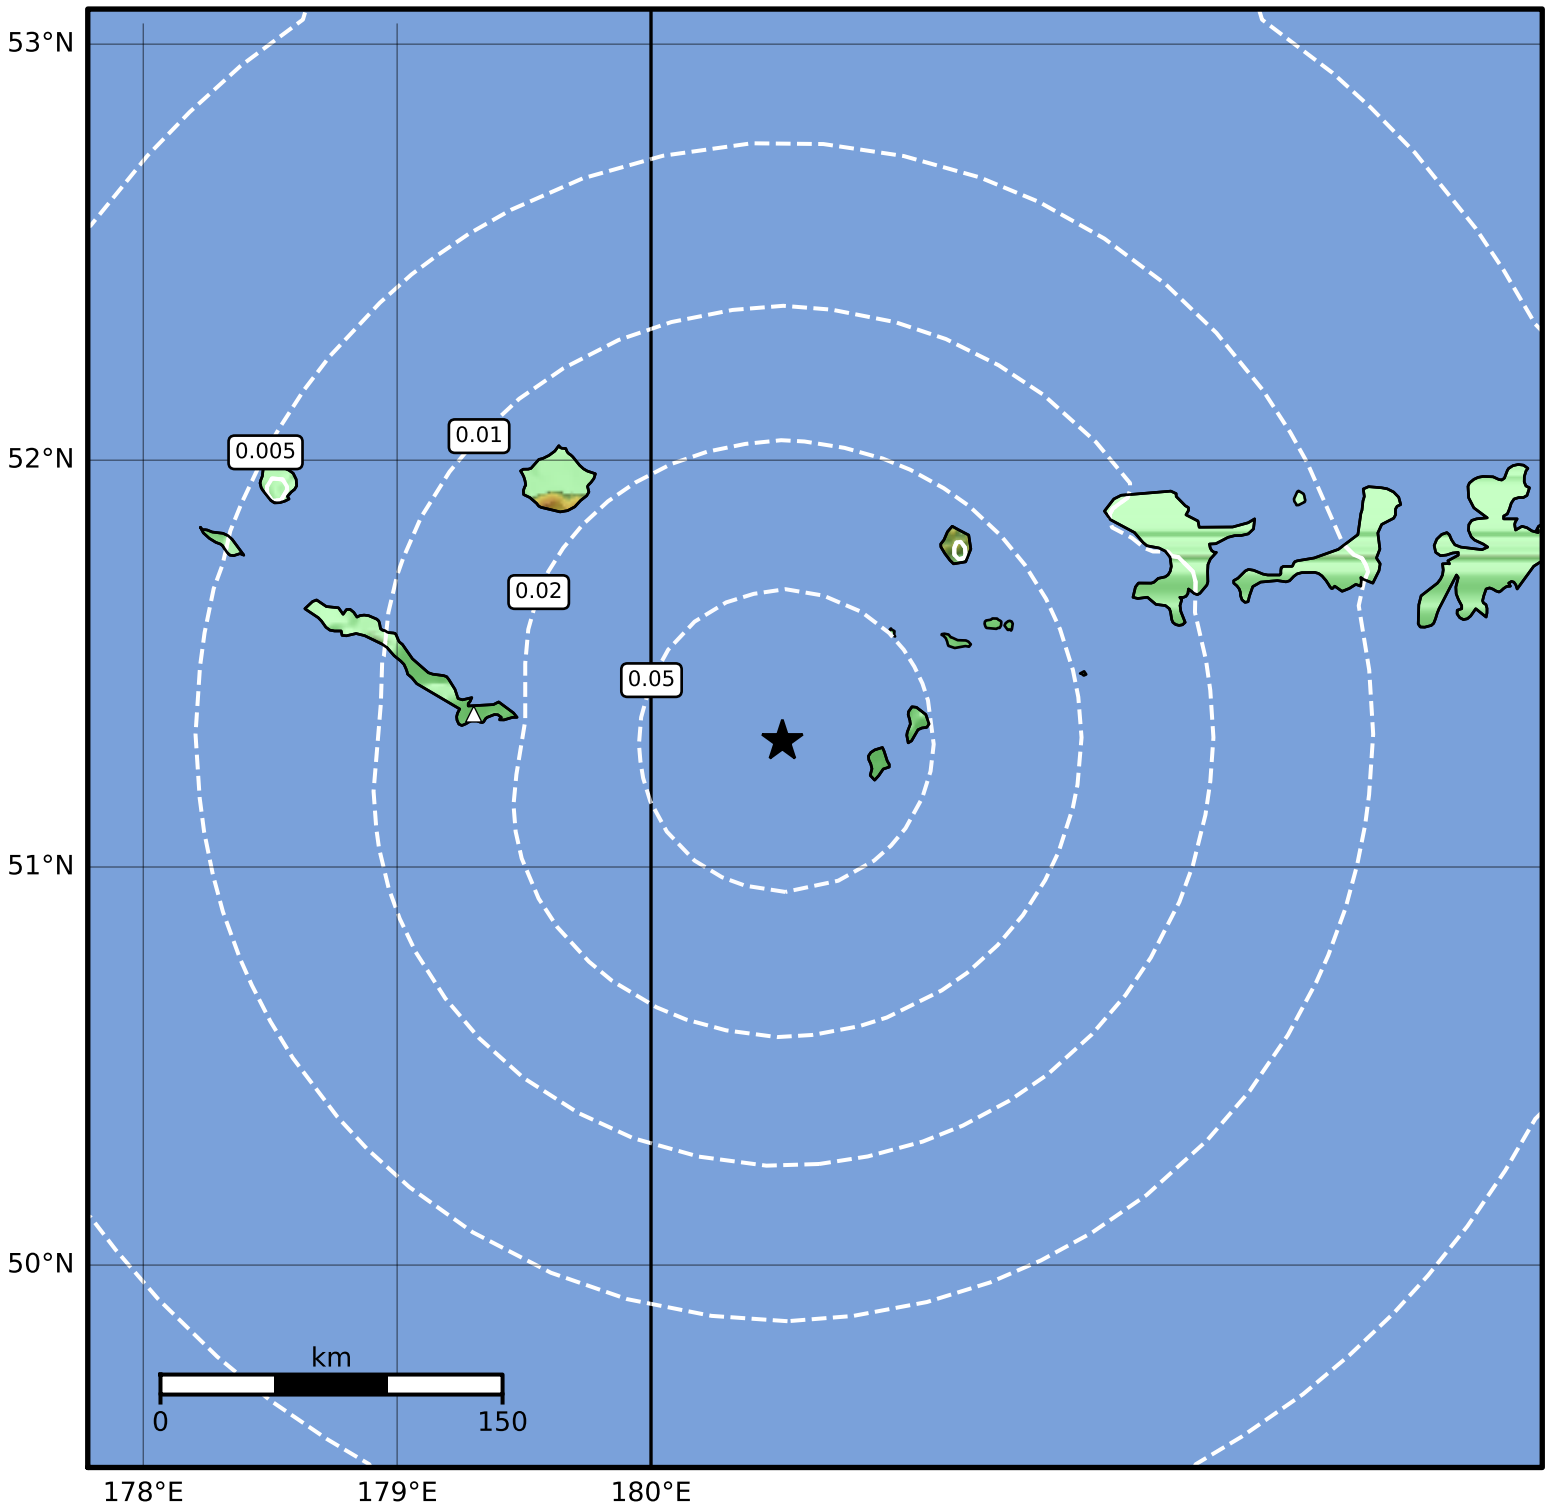

Peak Ground Acceleration Map Alaska Earthquake Center
 ShakeMap: 108 km (67 miles) ESE of Amchitka
 Sep 14, 2023 22:55:37 UTC M3.5 N51.31 W179.48 Depth: 47.5km ID:ak023btejljd

PGA (%g)	0.1	0.2	0.5	1	2	5	10	20	50	100	200
----------	-----	-----	-----	---	---	---	----	----	----	-----	-----

Scale based on Worden et al. (2012)

Version 2: Processed 2023-09-14T23:18:19Z

△ Seismic Instrument ○ Reported Intensity

★ Epicenter