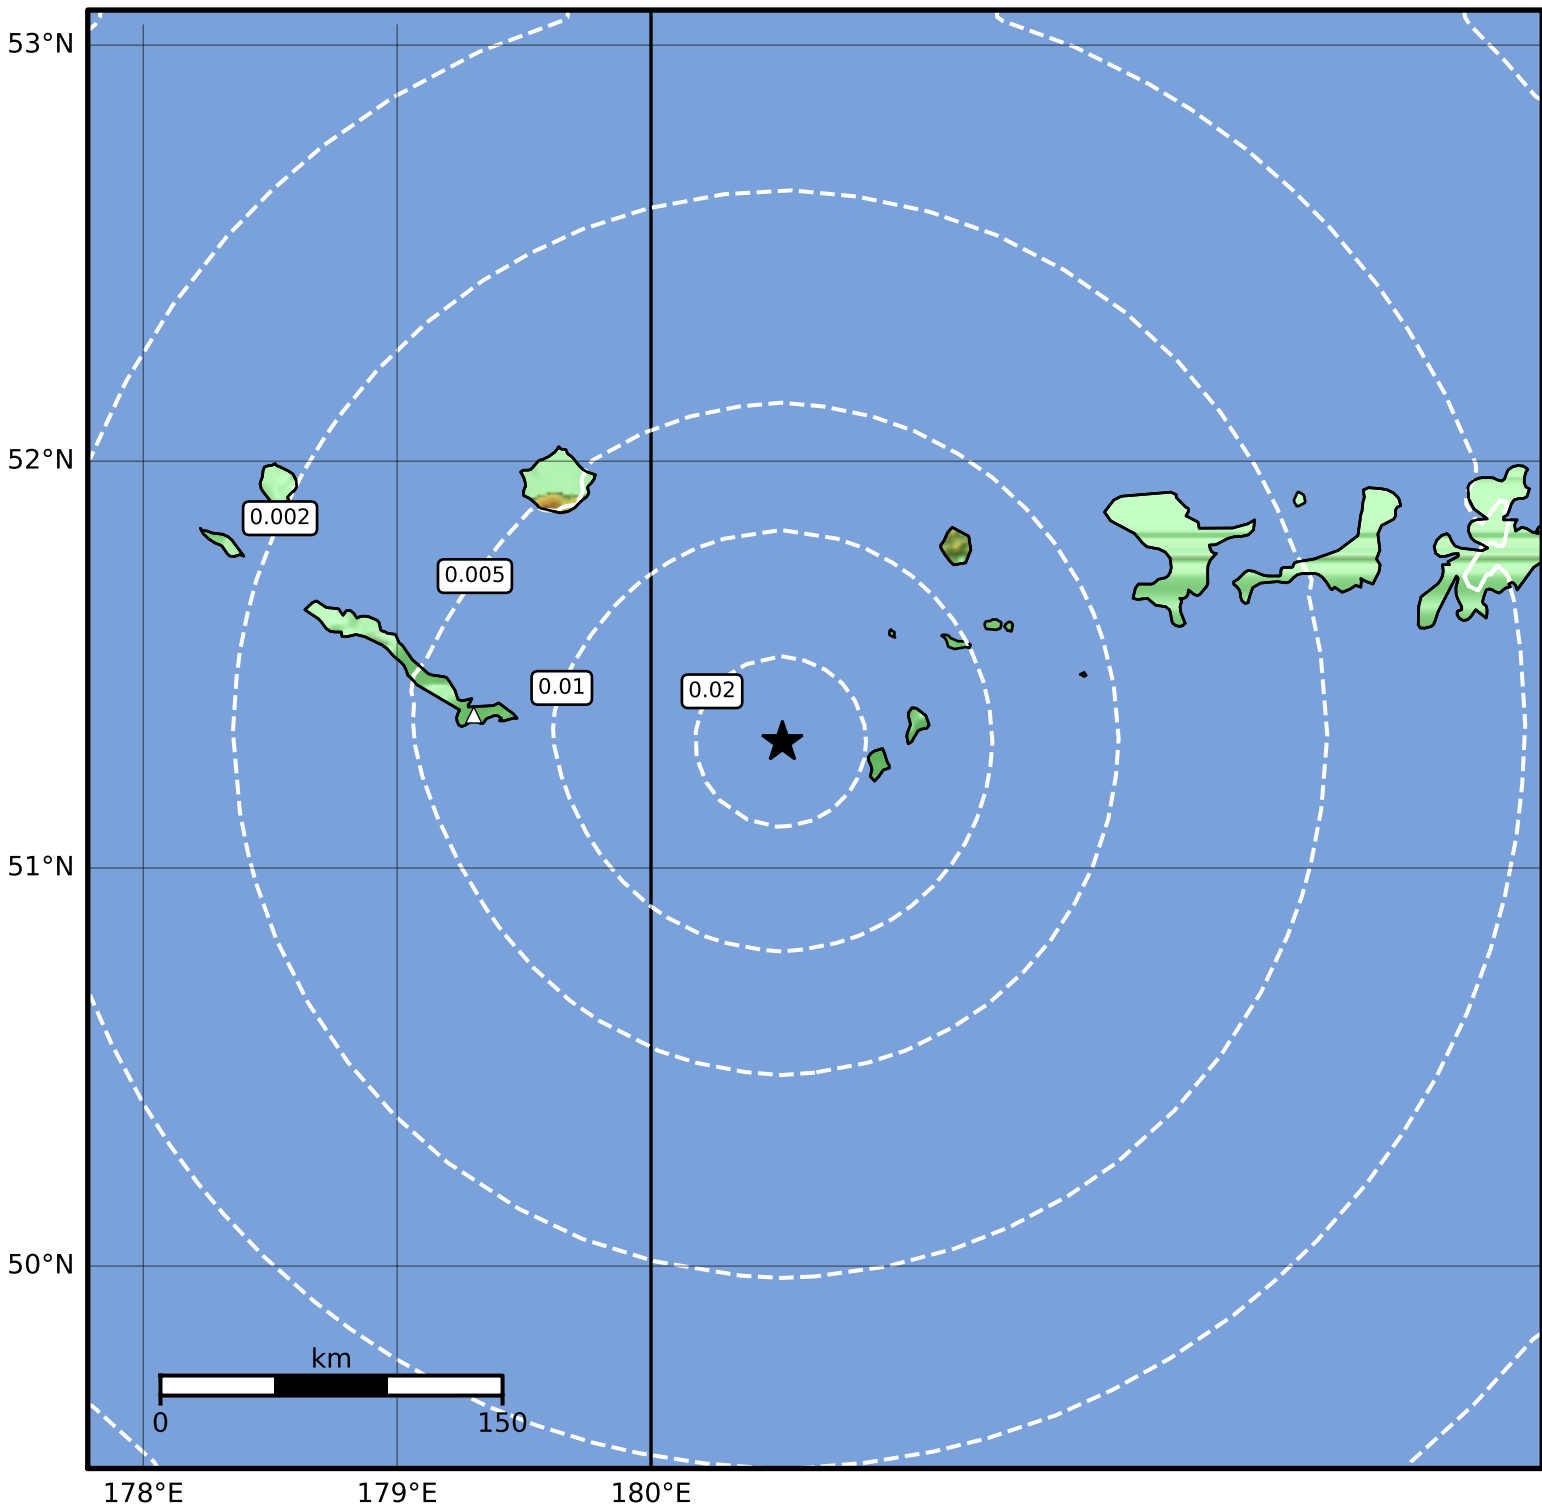

Peak Ground Velocity Map Alaska Earthquake Center
ShakeMap: 108 km (67 miles) ESE of Amchitka
Sep 14, 2023 22:55:37 UTC M3.5 N51.31 W179.48 Depth: 47.5km ID:ak023btejjld

Scale based on Worden et al. (2012)

Version 2: Processed 2023-09-14T23:18:19Z

△ Seismic Instrument ○ Reported Intensity

★ Epicenter