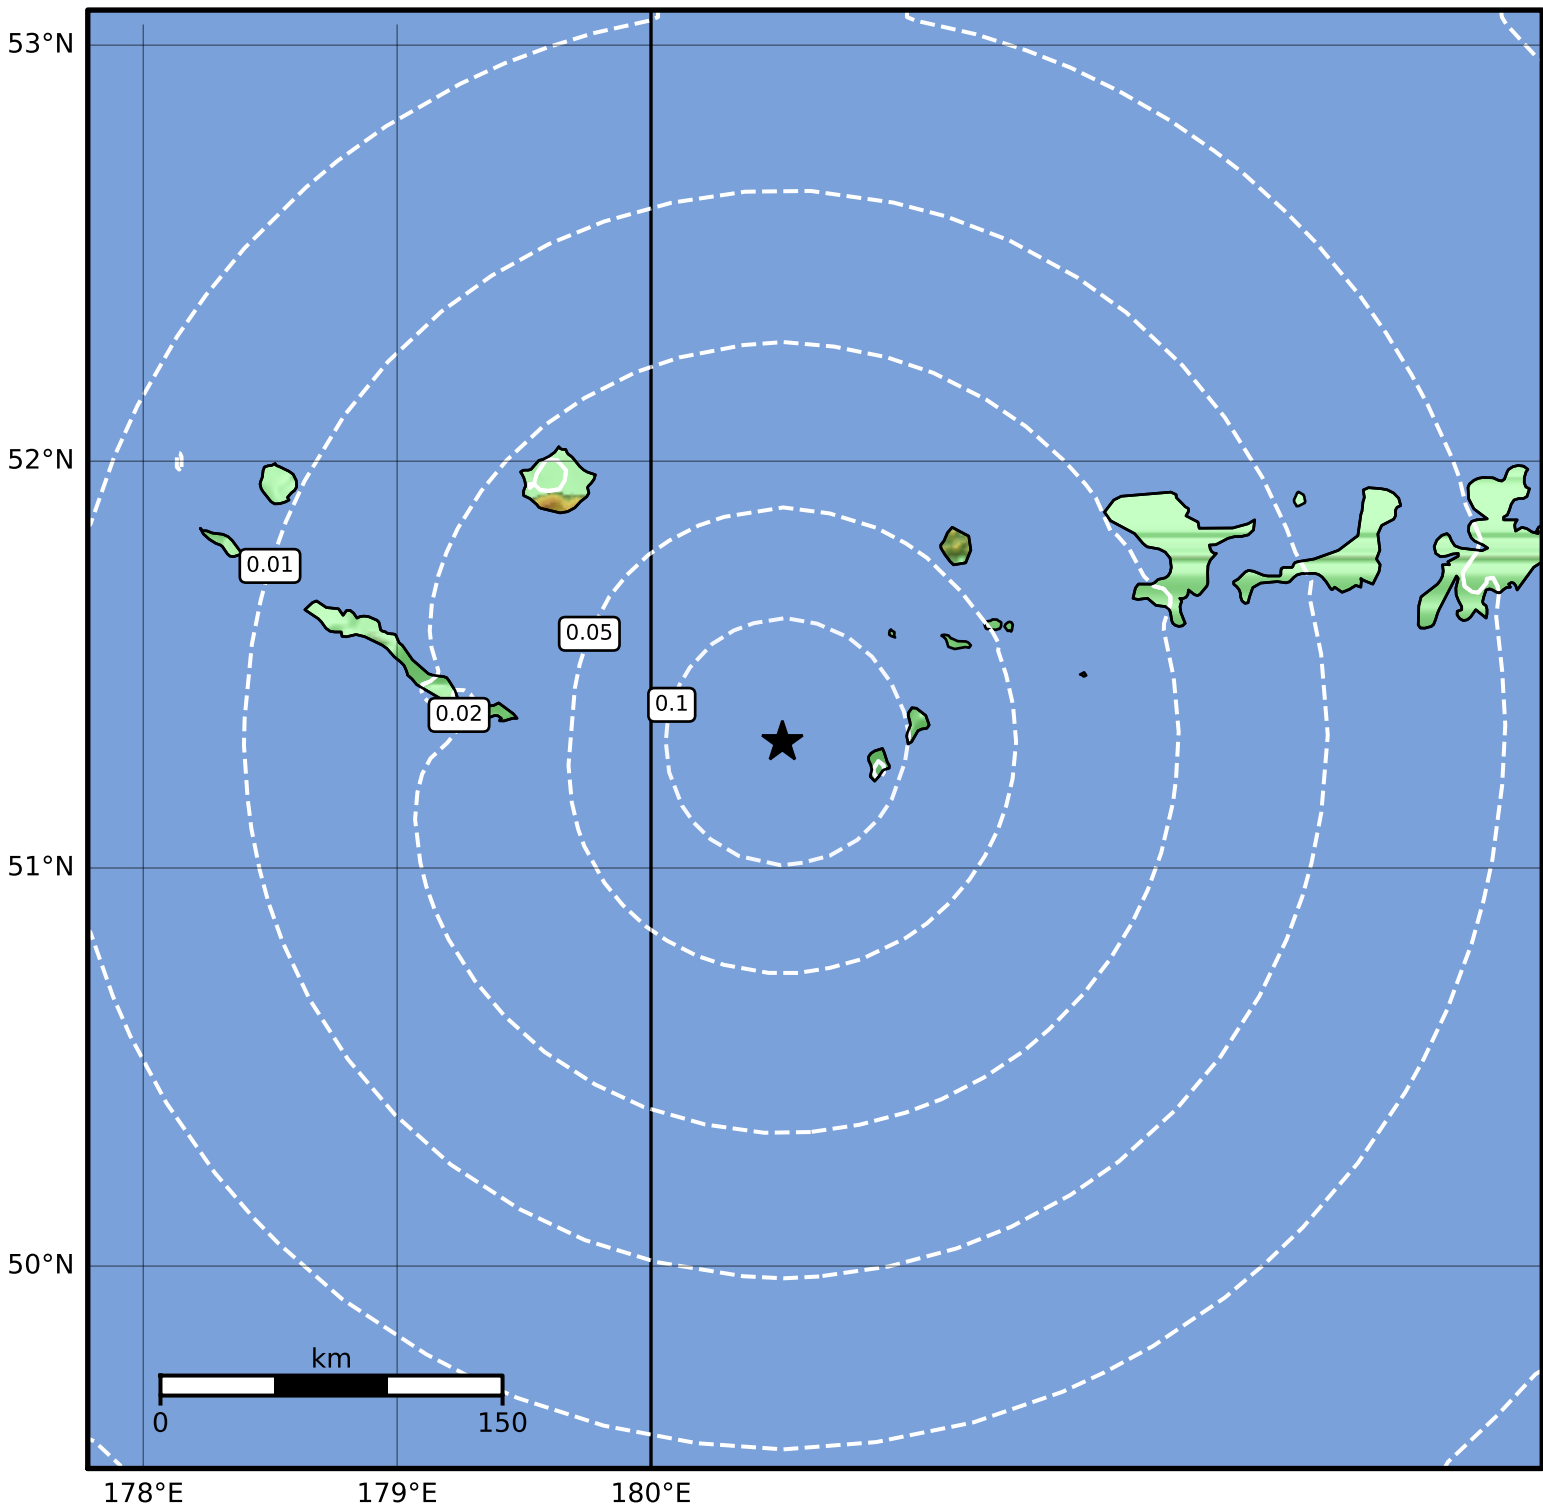

0.3 Second Peak Spectral Acceleration Map Alaska Earthquake Center
 ShakeMap: 108 km (67 miles) ESE of Amchitka
 Sep 14, 2023 22:55:37 UTC M3.5 N51.31 W179.48 Depth: 47.5km ID:ak023btejjld

SA(0.3) (%g)	0.1	0.2	0.5	1	2	5	10	20	50	100	200
--------------	-----	-----	-----	---	---	---	----	----	----	-----	-----

Scale based on Worden et al. (2012)

Version 2: Processed 2023-09-14T23:18:19Z

△ Seismic Instrument ○ Reported Intensity

★ Epicenter