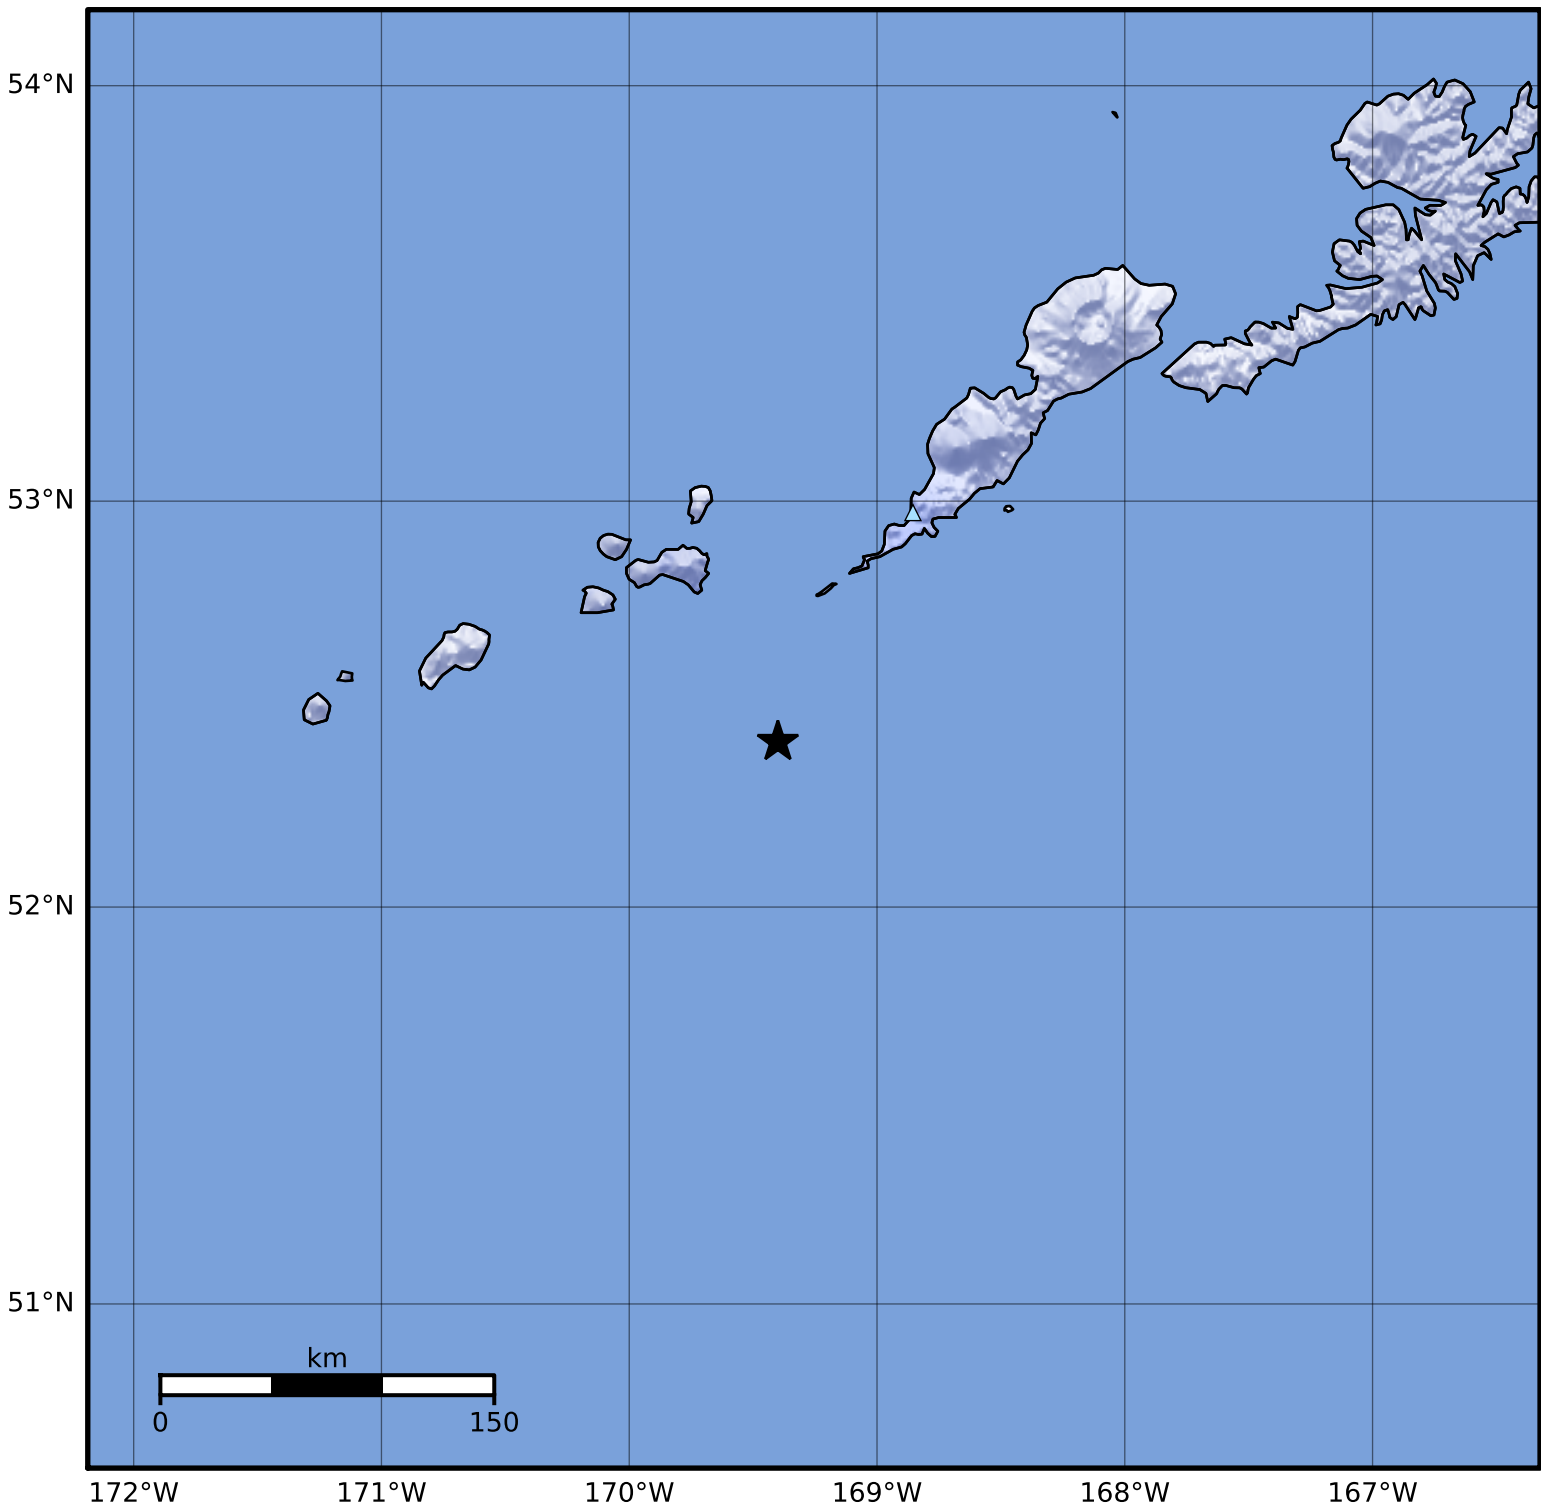

Macroseismic Intensity Map Alaska Earthquake Center
 ShakeMap: 69 km (43 miles) SSW of Nikolski
 Sep 16, 2023 23:59:20 UTC M3.9 N52.41 W169.40 Depth: 25.7km ID:ak023bwq8jt3

SHAKING	Not felt	Weak	Light	Moderate	Strong	Very strong	Severe	Violent	Extreme
DAMAGE	None	None	None	Very light	Light	Moderate	Moderate/heavy	Heavy	Very heavy
PGA(%g)	<0.0464	0.297	2.76	6.2	11.5	21.5	40.1	74.7	>139
PGV(cm/s)	<0.0215	0.135	1.41	4.65	9.64	20	41.4	85.8	>178
INTENSITY	I	II-III	IV	V	VI	VII	VIII	IX	X+

Scale based on Worden et al. (2012)

Version 2: Processed 2023-09-17T06:35:39Z

△ Seismic Instrument ○ Reported Intensity

★ Epicenter