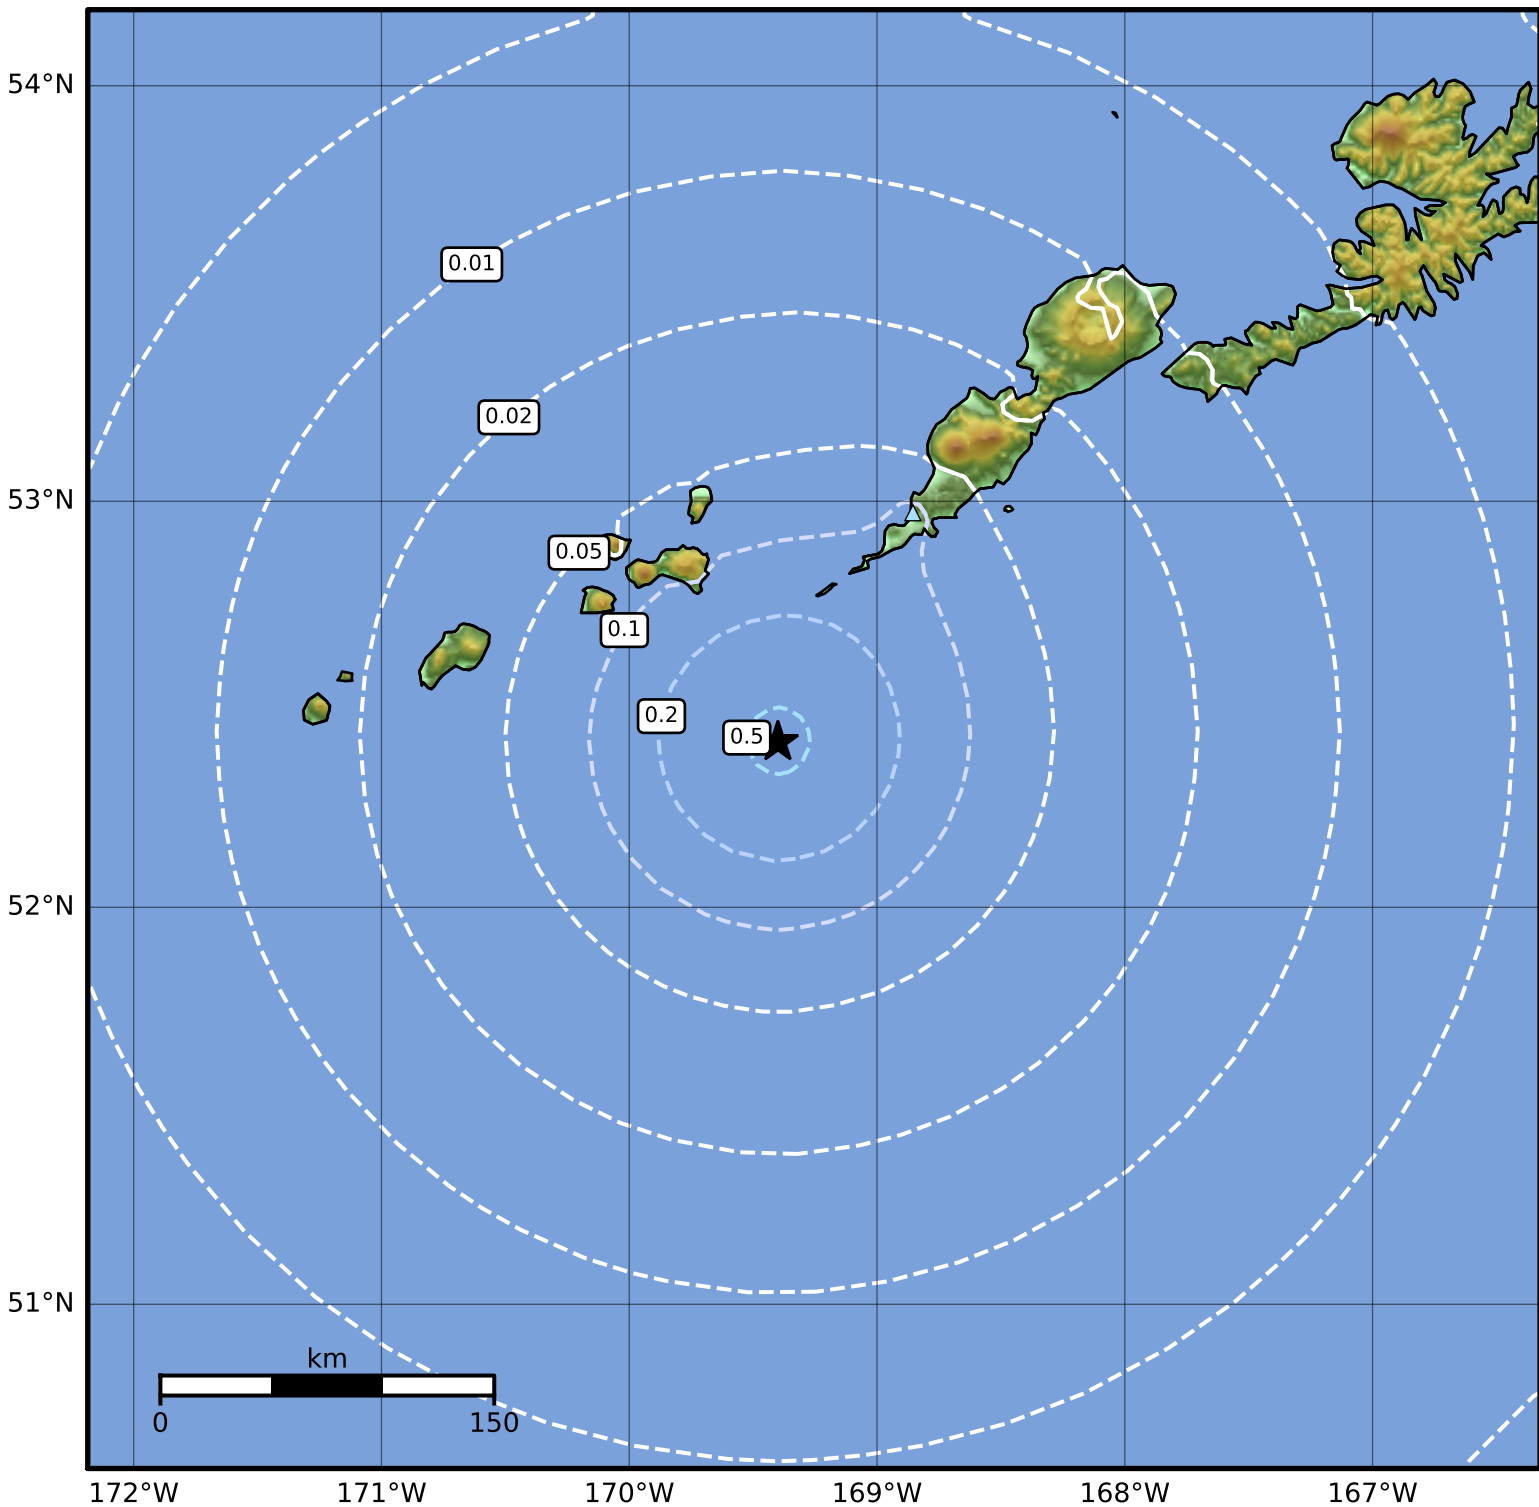

Peak Ground Acceleration Map Alaska Earthquake Center
 ShakeMap: 69 km (43 miles) SSW of Nikolski
 Sep 16, 2023 23:59:20 UTC M3.9 N52.41 W169.40 Depth: 25.7km ID:ak023bwq8jt3

PGA (%g)	0.1	0.2	0.5	1	2	5	10	20	50	100	200	

Scale based on Worden et al. (2012)

Version 2: Processed 2023-09-17T06:35:39Z

△ Seismic Instrument ○ Reported Intensity

★ Epicenter